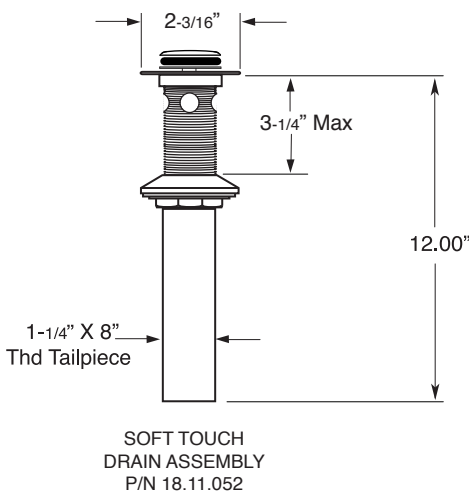

Series 2700

1.276208

Tremont X

Widespread Lavatory Set

FEATURES:

- All brass construction. Flexible hoses designed to be installed on 8" to 16" centers. Includes soft touch drain assembly. P/N 18.11.052
- Cross style handles with inside clip attachment.
- 20 PT. 1/4-turn ceramic disc valve cartridge.
- Available in all finishes. Warranty varies according to finish selection.
- Standard aerator is limited to 1.2 gpm.
- Certified to meet or exceed the following codes and standards:
ASME A112.18.1/CSAB 125.1-2012

NOTE: Spout and valves install through 1-1/4" diameter holes

Note: Measurements are subject to change or cancellation. No responsibility is assumed for use of superseded or voided pages.