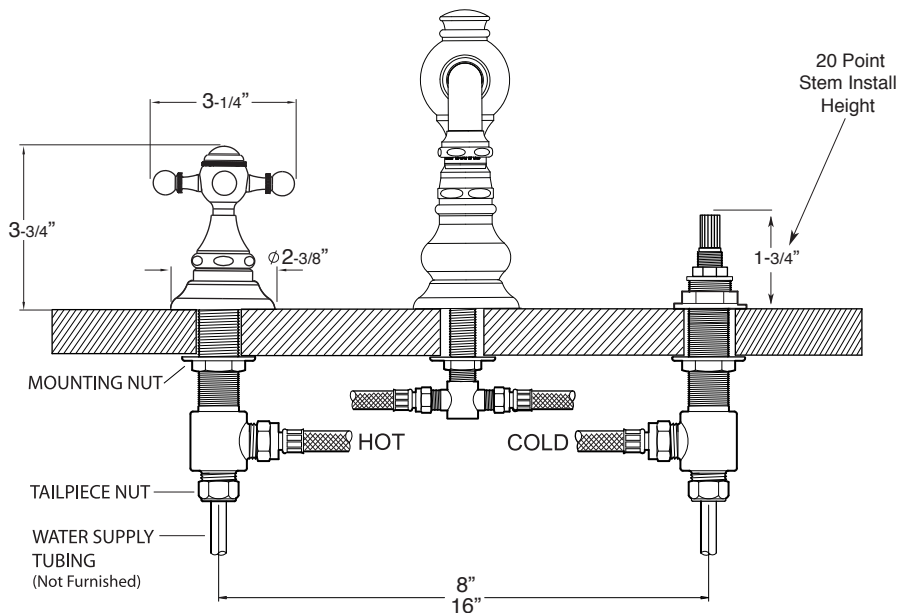

Series 2700

1.276208

Tremont X

Widespread Lavatory Set

FEATURES:

- All brass construction. Flexible hoses designed to be installed on 8" to 16" centers. Includes soft touch drain assembly. P/N 18.11.052
- Cross style handles with inside clip attachment.
- 20 PT. 1/4-turn ceramic disc valve cartridge.
- Available in all finishes. Warranty varies according to finish selection.
- Standard aerator is limited to 1.2 gpm.
- Certified to meet or exceed the following codes and standards:
ASME A112.18.1/CSAB 125.1-2012

NOTE: Spout and valves install through 1-1/4" diameter holes

Note: Measurements are subject to change or cancellation. No responsibility is assumed for use of superseded or voided pages.