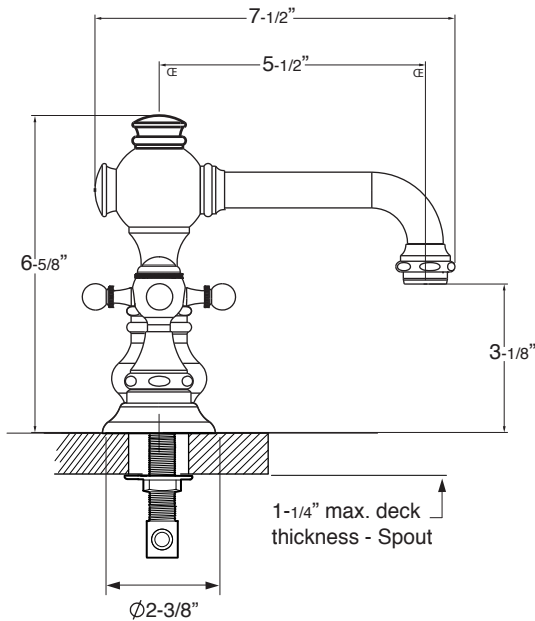

Series 2700

1.276208

Tremont X

Widespread Lavatory Set

FEATURES:

- All brass construction. Flexible hoses designed to be installed on 8" to 16" centers. Includes soft touch drain assembly. P/N 18.11.052
- Cross style handles with inside clip attachment.
- 20 PT. 1/4-turn ceramic disc valve cartridge.
- Available in all finishes. Warranty varies according to finish selection.
- Standard aerator is limited to 1.2 gpm.
- Certified to meet or exceed the following codes and standards:
ASME A112.18.1/CSAB 125.1-2012

NOTE: Spout and valves install through 1-1/4" diameter holes

Note: Measurements are subject to change or cancellation. No responsibility is assumed for use of superseded or voided pages.