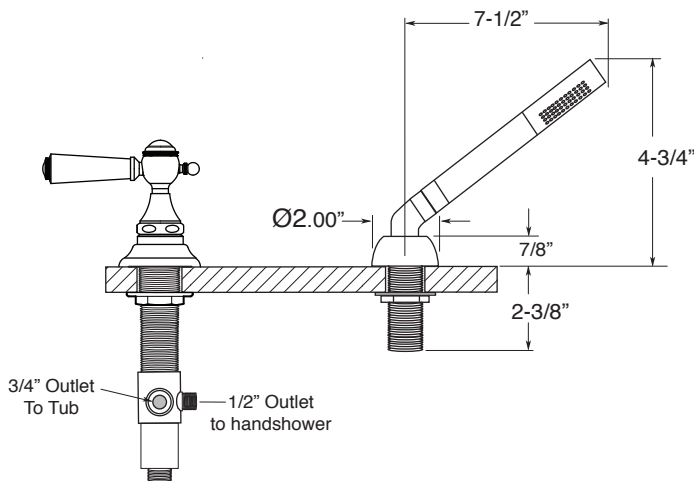

# Series 2700

Tremont

Roman Tub Set with Deckmount

Handshower and Diverter

1.276193

(1.276193T - Trim only)

### FEATURES:

- All brass construction.
- Lever handle style with inside clip attachment.
- 3/4" valve bodies with 20 pt. 1/4-turn ceramic disc cartridge.
- Available in all finishes. Warranty varies according to finish.
- Certified to meet or exceed the following codes and standards:  
ASME A112.18.1/CSA B125.1-2012

Spout and valves install through 1-1/4" diameter holes.

Diverter valve installs through 1-1/2" diameter holes.

Plumber to provide 3/4" supply lines to valves

NOTE: 1/2" outlet for in-line double check valve (18.15.055), and 60" chrome spiral hose (18.10.016) - INCLUDED