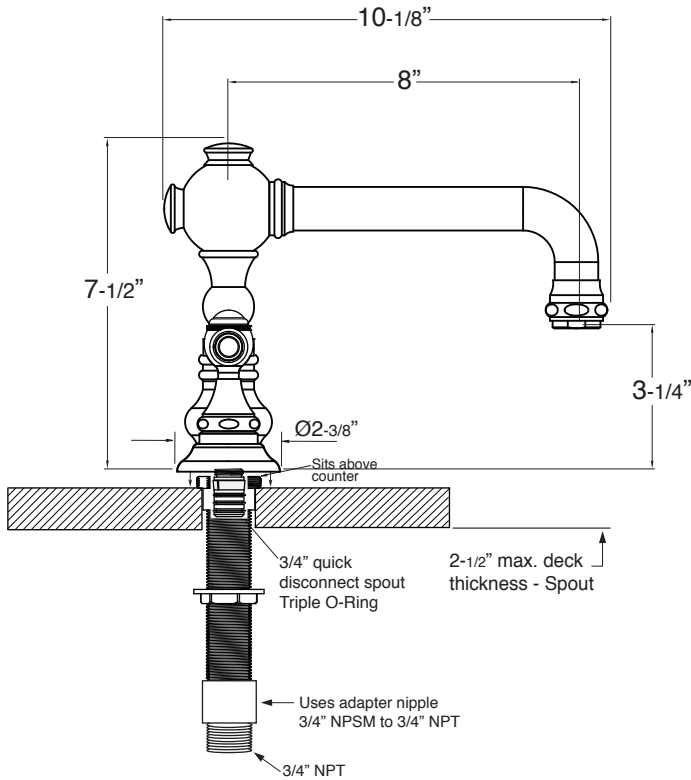

# Series 2700

Tremont

Roman Tub Set with Deckmount

Handshower and Diverter

1.276193

(1.276193T - Trim only)

### FEATURES:

- All brass construction.
- Lever handle style with inside clip attachment.
- 3/4" valve bodies with 20 pt. 1/4-turn ceramic disc cartridge.
- Available in all finishes. Warranty varies according to finish.
- Certified to meet or exceed the following codes and standards:  
ASME A112.18.1/CSA B125.1-2012

Spout and valves install through 1-1/4" diameter holes.

Diverter valve installs through 1-1/2" diameter holes.

Plumber to provide 3/4" supply lines to valves

NOTE: 1/2" outlet for in-line double check valve (18.15.055), and 60" chrome spiral hose (18.10.016) - INCLUDED

Note: Measurements are subject to change or cancellation. No responsibility is assumed for use of superseded or voided pages.