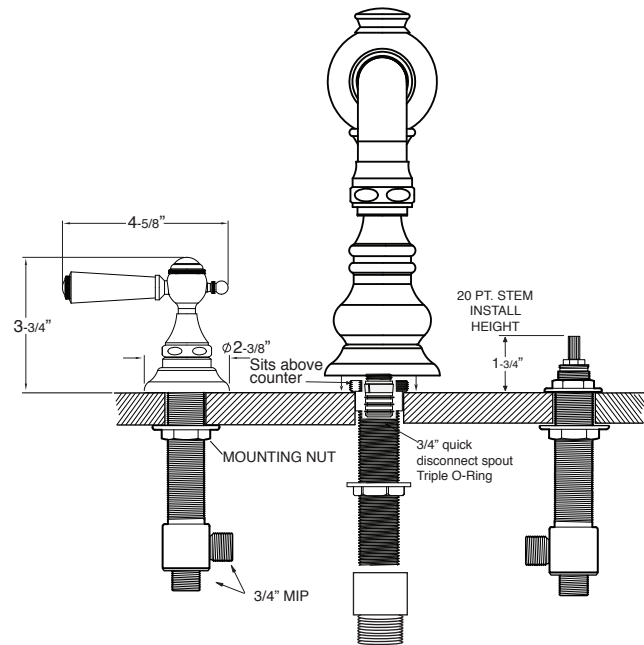

# Series 2700

Tremont

Roman Tub Set with Deckmount

Handshower and Diverter

1.276193

(1.276193T - Trim only)

### FEATURES:

- All brass construction.
- Lever handle style with inside clip attachment.
- 3/4" valve bodies with 20 pt. 1/4-turn ceramic disc cartridge.
- Available in all finishes. Warranty varies according to finish.
- Certified to meet or exceed the following codes and standards:  
ASME A112.18.1/CSA B125.1-2012

Spout and valves install through 1-1/4" diameter holes.

Diverter valve installs through 1-1/2" diameter holes.

Plumber to provide 3/4" supply lines to valves

NOTE: 1/2" outlet for in-line double check valve (18.15.055), and 60" chrome spiral hose (18.10.016) - INCLUDED

Note: Measurements are subject to change or cancellation. No responsibility is assumed for use of superseded or voided pages.