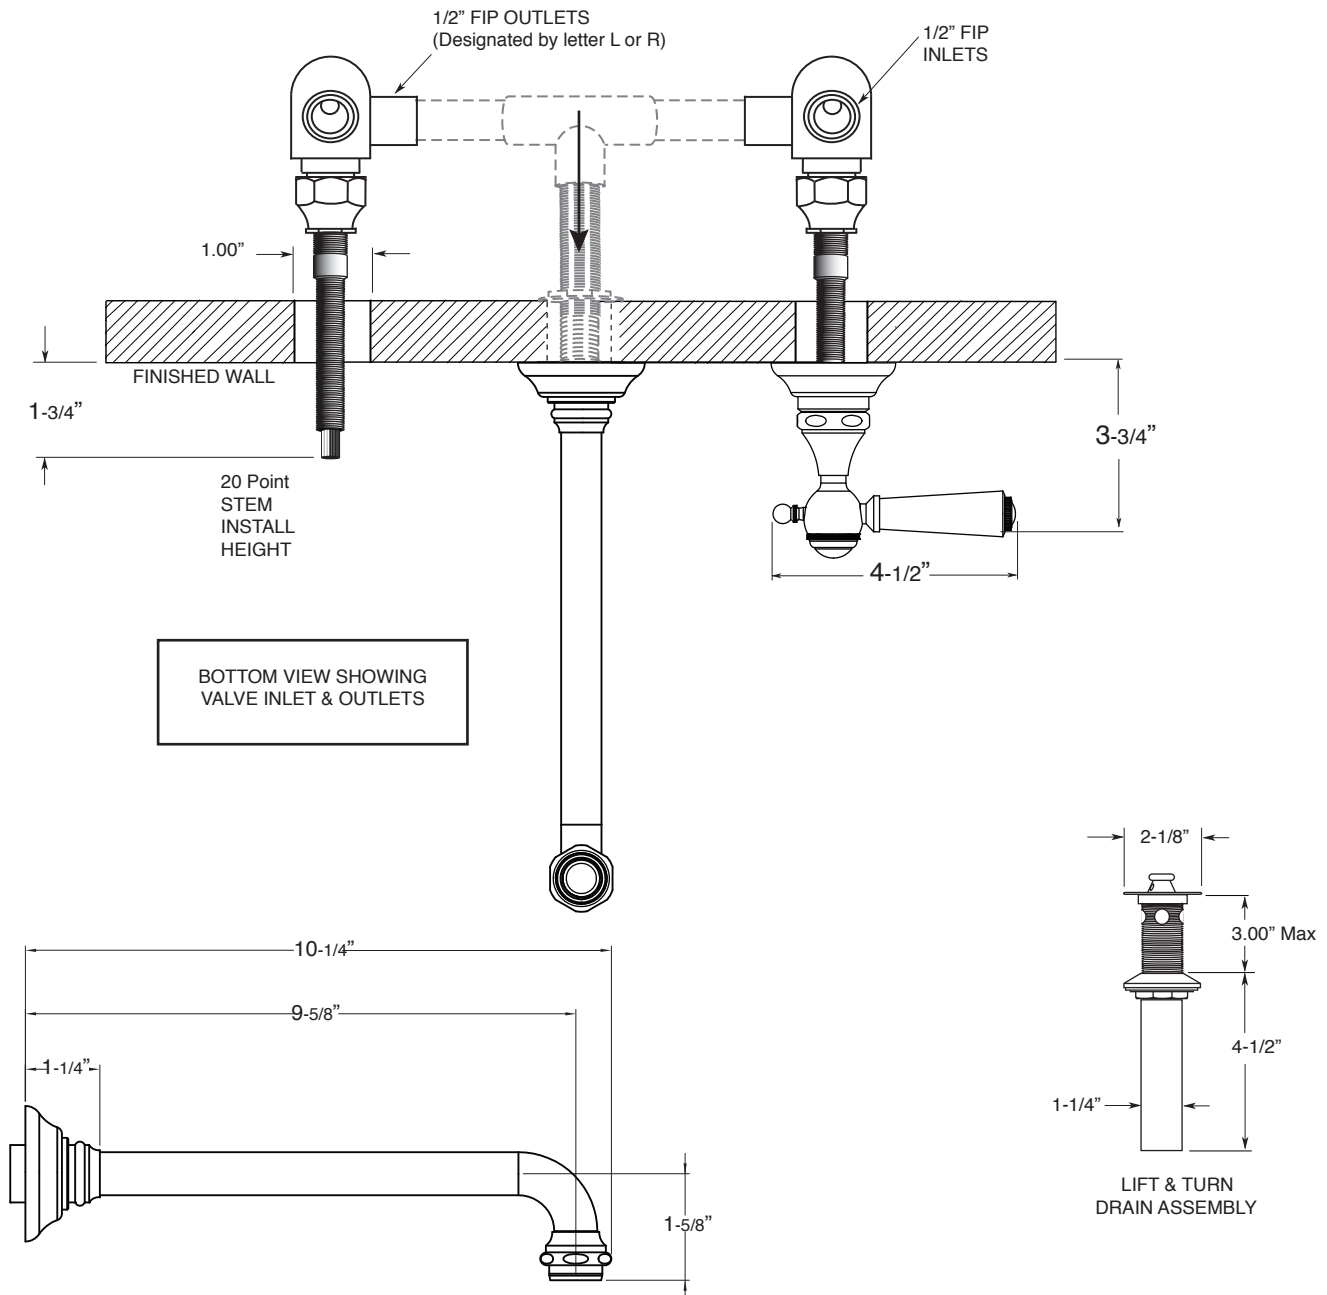

Series 2700

Wall/Vessel Lav Set

Tremont Handle
1.276107

(1.276107T - Trim Only)

FEATURES:

- All brass construction,
- Independent corner valves
- Includes lift & turn style drain assembly P/N 18.11.042
- 1/4 turn ceramic disc valve cartridge.
- Available in all finishes. Warranty varies according to finish selection.
- Certified to meet or exceed the following codes and standards:
ASME A112.18.1/CSAB 125.1-2012

Note: Measurements are subject to change or cancellation. No responsibility is assumed for use of superseded or voided pages.