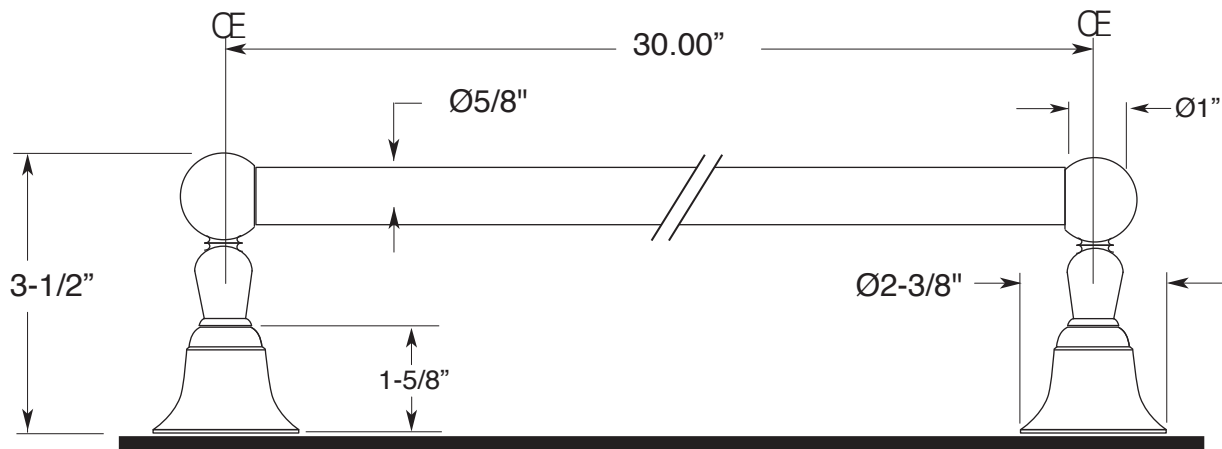

FEATURES:

- All brass construction.
- Available in all Sigma finishes. Warranty varies according to finish selection.
- Mounting brackets and screws are supplied.

Series 25  
30" Towel Bar  
1.25TB30

Note: Measurements are subject to change or cancellation. No responsibility is assumed for use of superseded or voided pages.