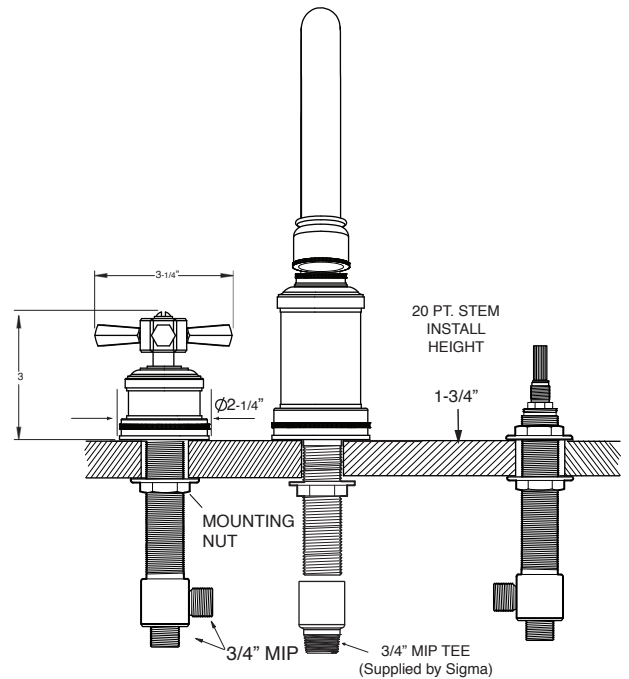

**FEATURES:**

- All brass construction.
- Cross style handles with top screw attachment.
- 3/4" valve bodies with 1/4-turn ceramic disc cartridge.
- Available in all finishes. Warranty varies according to finish.
- Certified to meet or exceed the following codes and standards:  
ASME A112.18.1/CSAB 125.1-2012

Regent X  
Roman Tub Set with Deckmount  
Handshower and Diverter  
1.255493  
(1.255493T - Trim only)

NOTE: Spout and valves install through  $\varnothing 1-1/4"$  diameter holes. Diverter valve installs through  $\varnothing 1-1/2"$  hole. Plumber to provide 3/4" supply lines to valves

Note: Measurements are subject to change or cancellation. No responsibility is assumed for use of superseded or voided pages.