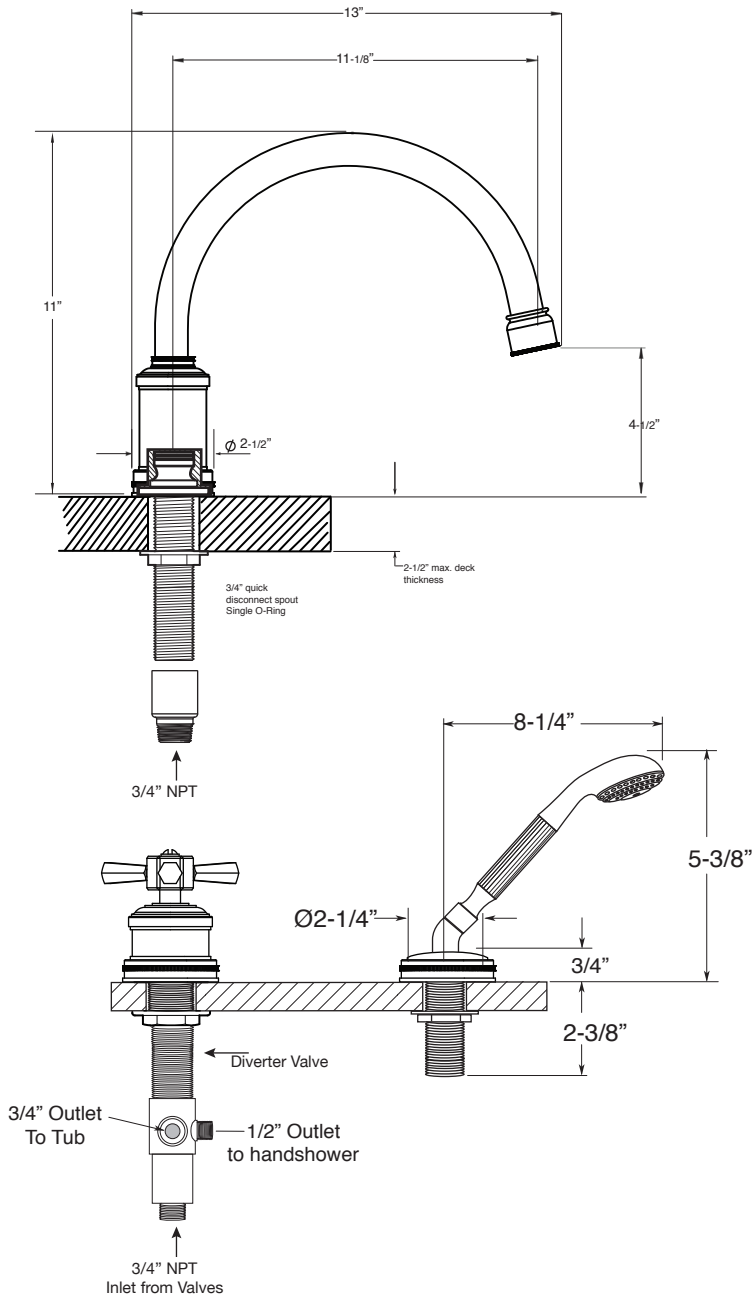

**FEATURES:**

- All brass construction.
- Cross style handles with top screw attachment.
- 3/4" valve bodies with 1/4-turn ceramic disc cartridge.
- Available in all finishes. Warranty varies according to finish.
- Certified to meet or exceed the following codes and standards:  
ASME A112.18.1/CSAB 125.1-2012

Regent X  
Roman Tub Set with Deckmount  
Handshower and Diverter  
1.255493  
(1.255493T - Trim only)

NOTE: Spout and valves install through  $\varnothing 1-1/4"$  diameter holes. Diverter valve installs through  $\varnothing 1-1/2"$  hole. Plumber to provide 3/4" supply lines to valves

Note: Measurements are subject to change or cancellation. No responsibility is assumed for use of superseded or voided pages.