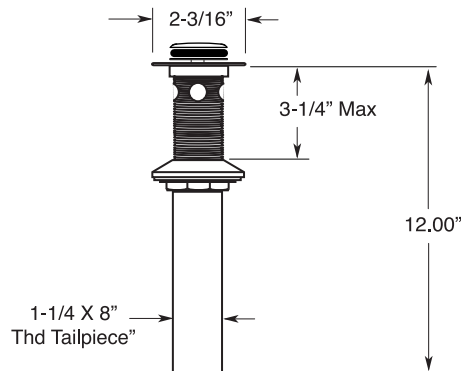

FEATURES:

- All brass construction. Flexible hoses designed to be installed on 8" to 16" centers. Includes soft touch style drain assembly.
- Lever style handles with top screw attachment.
- 20pt. 1/4-turn ceramic disc valve cartridge.
- Available in all finishes. Warranty varies according to finish selection.
- Standard aerator is limited to 1.2 gpm.
- Certified to meet or exceed the following codes and standards:
ASME A112.18.1/CSAB 125.1-2012

1.255308

Regent

Widespread Lavatory Set

NOTE: Spout and valves install through 1-1/4" diameter holes

SOFT TOUCH
DRAIN ASSEMBLY
P/N 18.11.052

Note: Measurements are subject to change or cancellation. No responsibility is assumed for use of superseded or voided pages.