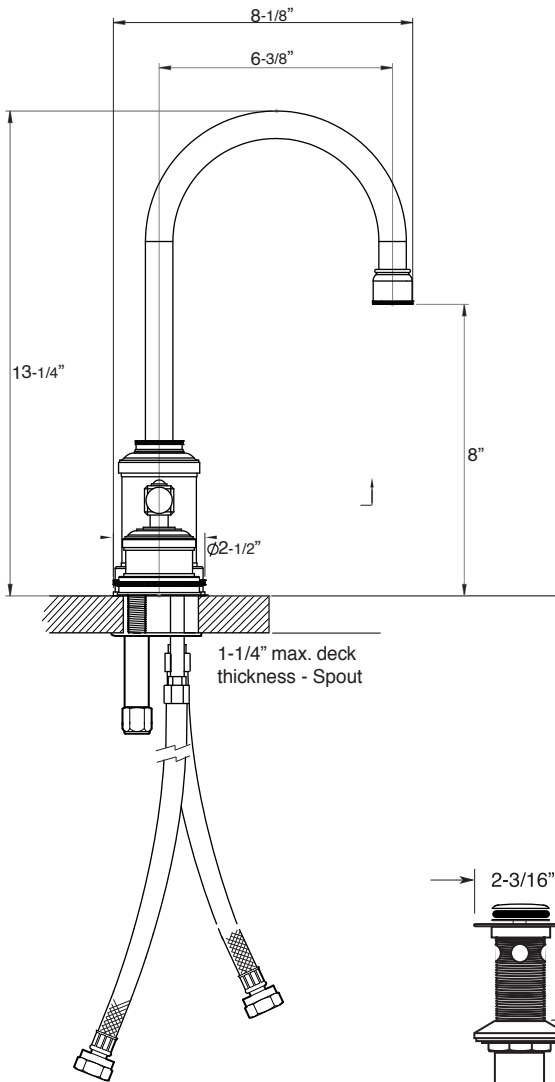

FEATURES:

- All brass construction. Flexible hoses designed to be installed on 8" to 16" centers. Includes soft touch style drain assembly.
- Lever style handles with top screw attachment.
- 20pt. 1/4-turn ceramic disc valve cartridge.
- Available in all finishes. Warranty varies according to finish selection.
- Standard aerator is limited to 1.2 gpm.
- Certified to meet or exceed the following codes and standards:
ASME A112.18.1/CSAB 125.1-2012

1.255308

Regent

Widespread Lavatory Set

NOTE: Spout and valves install through 1-1/4" diameter holes

SOFT TOUCH
DRAIN ASSEMBLY
P/N 18.11.052

Note: Measurements are subject to change or cancellation. No responsibility is assumed for use of superseded or voided pages.