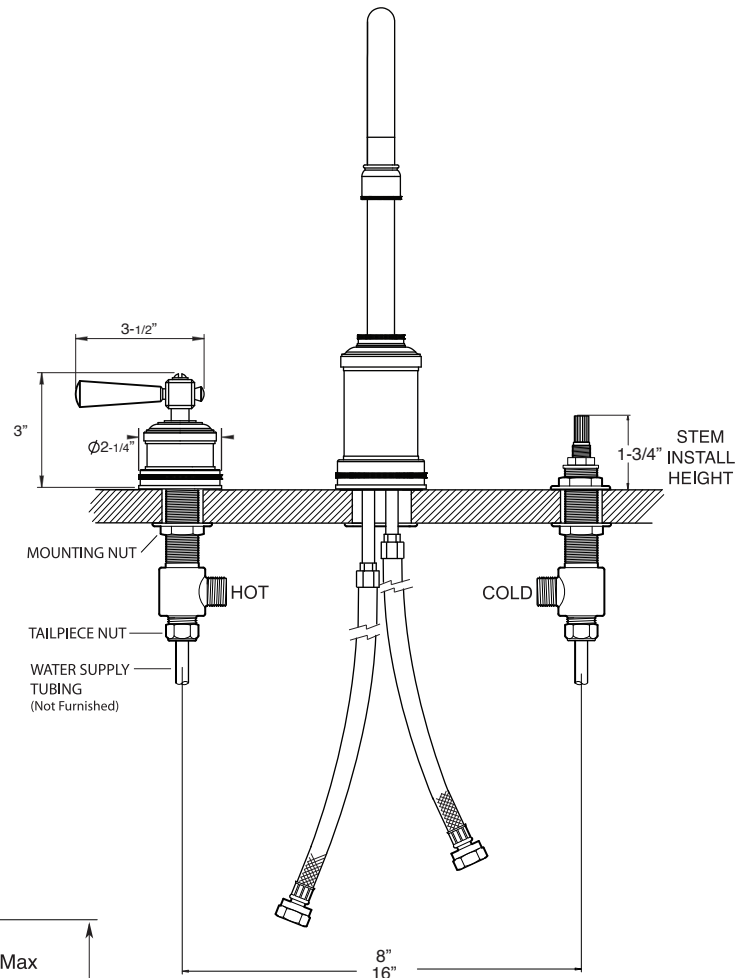

FEATURES:

- All brass construction. Flexible hoses designed to be installed on 8" to 16" centers. Includes soft touch style drain assembly.
- Lever style handles with top screw attachment.
- 20pt. 1/4-turn ceramic disc valve cartridge.
- Available in all finishes. Warranty varies according to finish selection.
- Standard aerator is limited to 1.2 gpm.
- Certified to meet or exceed the following codes and standards:
ASME A112.18.1/CSAB 125.1-2012

1.255308

Regent

Widespread Lavatory Set

NOTE: Spout and valves install through 1-1/4" diameter holes

SOFT TOUCH
DRAIN ASSEMBLY
P/N 18.11.052

Note: Measurements are subject to change or cancellation. No responsibility is assumed for use of superseded or voided pages.