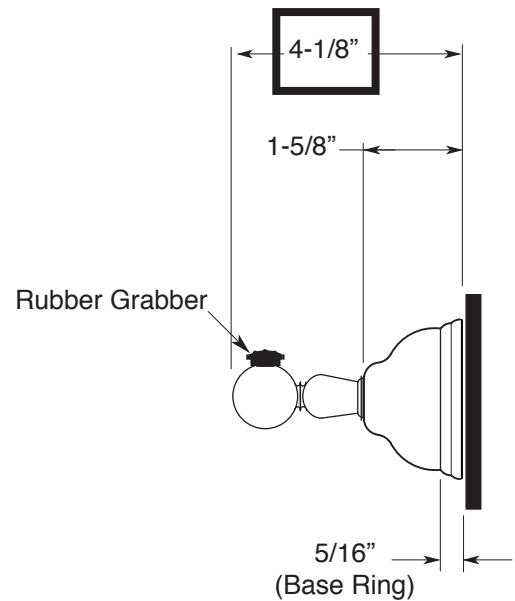

**FEATURES:**

- All brass construction.
- Available in all Sigma finishes. Warranty varies according to finish selection.
- Mounting bracket and screws are supplied.

Series 22  
Robe Hook  
1.22RH00

**TOP VIEW**

**FRONT VIEW**

**SIDE VIEW**

Note: Measurements are subject to change or cancellation. No responsibility is assumed for use of superseded or voided pages.