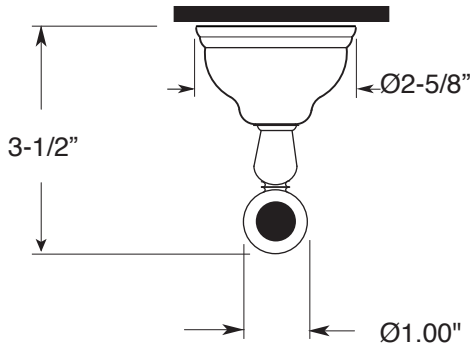

**FEATURES:**

- All brass construction.
- Available in all Sigma finishes. Warranty varies according to finish selection.
- Mounting bracket and screws are supplied.

Series 22  
Robe Hook  
1.22RH00

**TOP VIEW**

**FRONT VIEW**

**SIDE VIEW**

Note: Measurements are subject to change or cancellation. No responsibility is assumed for use of superseded or voided pages.