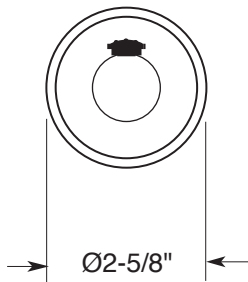

**FEATURES:**

- All brass construction.
- Available in all Sigma finishes. Warranty varies according to finish selection.
- Mounting bracket and screws are supplied.

Series 22  
Robe Hook  
1.22RH00

**TOP VIEW**

**FRONT VIEW**

**SIDE VIEW**

Note: Measurements are subject to change or cancellation. No responsibility is assumed for use of superseded or voided pages.