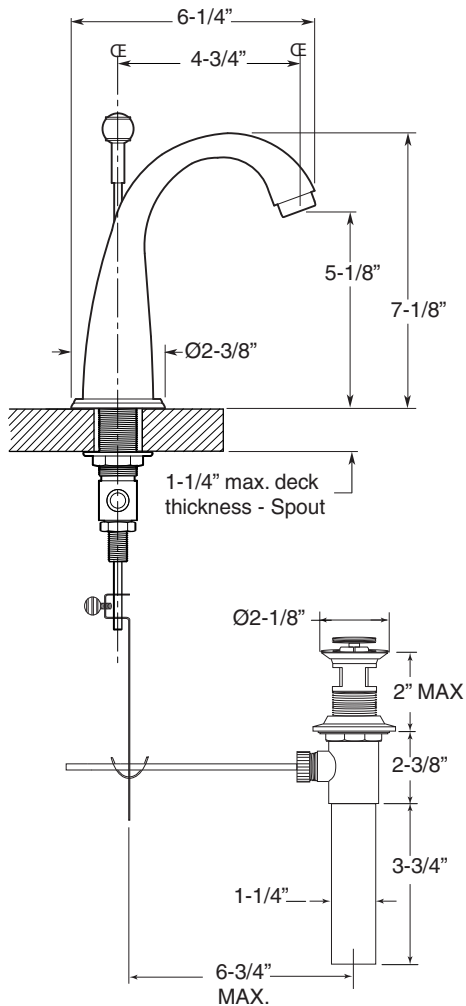

1.202008

Toronto

Widespread Lavatory Set

**FEATURES:**

- All brass construction. Flexible hoses designed to be installed on 8" to 16" centers. Includes pop-up style drain assembly.
- Lever style handles - factory assembled with escutcheon
- 1/4-turn ceramic disc valve cartridge.
- Available in all finishes. Warranty varies according to finish selection.
- Standard aerator is limited to 1.5 gpm.
- Certified to meet or exceed the following codes and standards:  
ASME A112.18.1/CSAB 125.1-2011

NOTE: Spout and valves install through 1-1/4" diameter holes

Note: Measurements are subject to change or cancellation. No responsibility is assumed for use of superseded or voided pages.

Parts List  
**Series 200**  
Toronto  
Widespread Lavatory Set