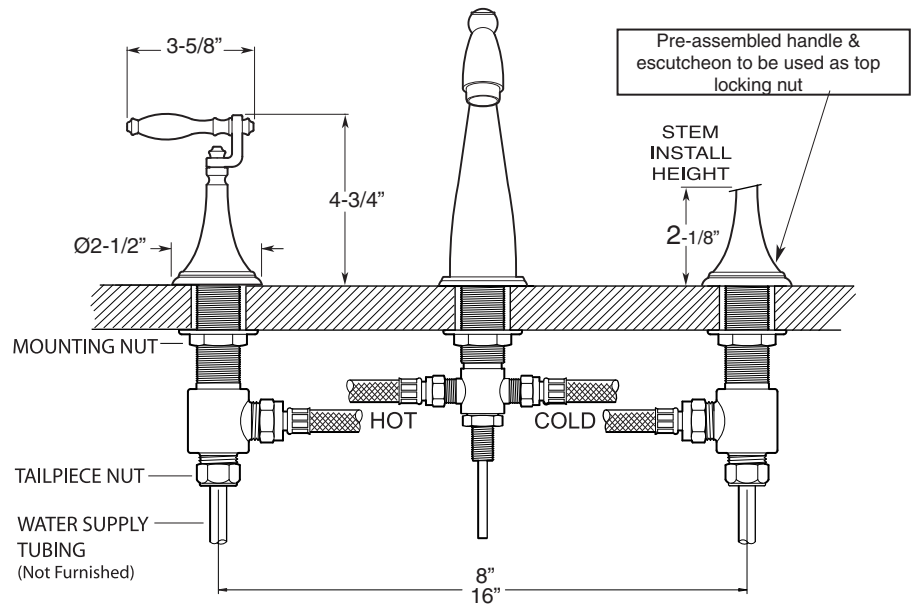

1.202008

Toronto

Widespread Lavatory Set

**FEATURES:**

- All brass construction. Flexible hoses designed to be installed on 8" to 16" centers. Includes pop-up style drain assembly.
- Lever style handles - factory assembled with escutcheon
- 1/4-turn ceramic disc valve cartridge.
- Available in all finishes. Warranty varies according to finish selection.
- Standard aerator is limited to 1.5 gpm.
- Certified to meet or exceed the following codes and standards:  
ASME A112.18.1/CSAB 125.1-2011

NOTE: Spout and valves install through 1-1/4" diameter holes

Note: Measurements are subject to change or cancellation. No responsibility is assumed for use of superseded or voided pages.

Parts List  
**Series 200**  
Toronto  
Widespread Lavatory Set