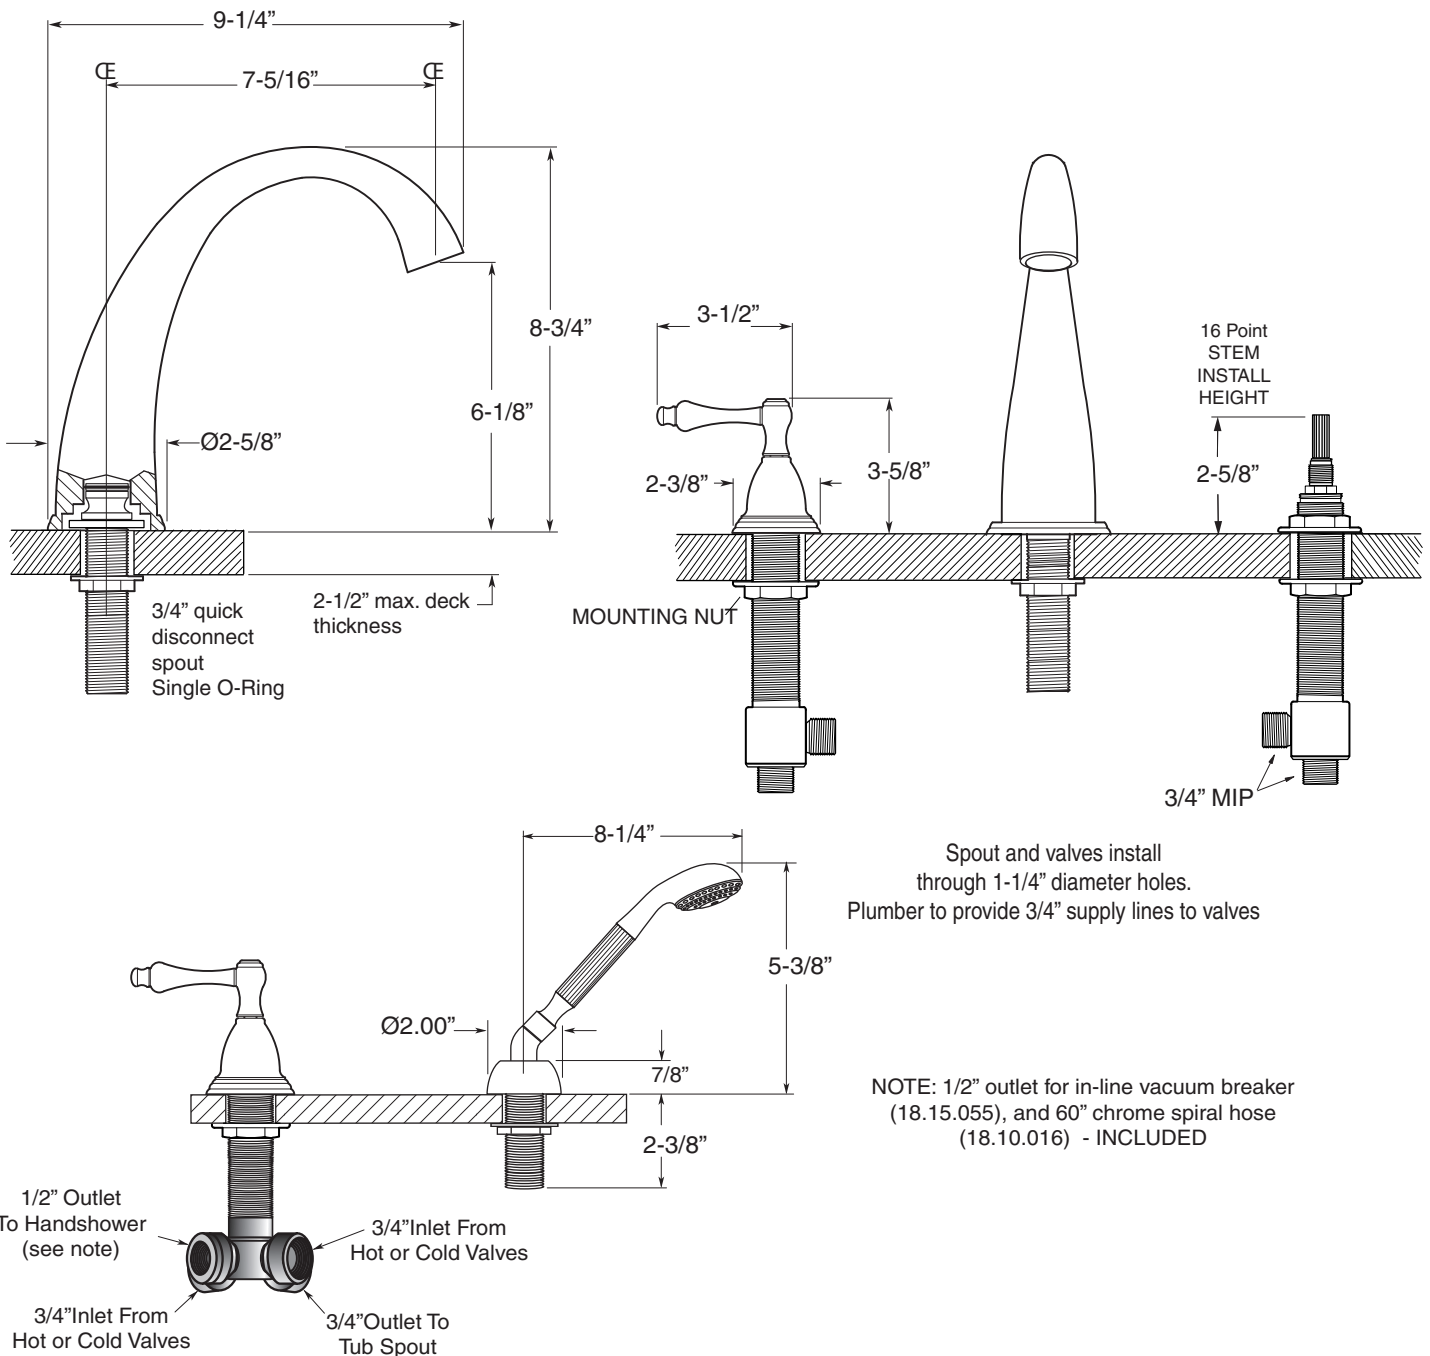

FEATURES:

- All brass construction
- Lever style handles with setscrew attachment.
- 3/4" valve bodies with 1/4-turn ceramic disc cartridge.
- Available in all finishes. Warranty varies according to finish selection.
- Certified to meet or exceed the following codes and standards:
ASME A112.18.1/CSAB 125.1-2011

Montreal
Roman Tub Set with Deckmount
Handshower and Diverter
1.201793
(1.201793T - Trim only)

Note: Measurements are subject to change or cancellation. No responsibility is assumed for use of superseded or voided pages.

Parts List Series 200

Montreal Roman Tub Set with Deckmount Diverter and Handshower