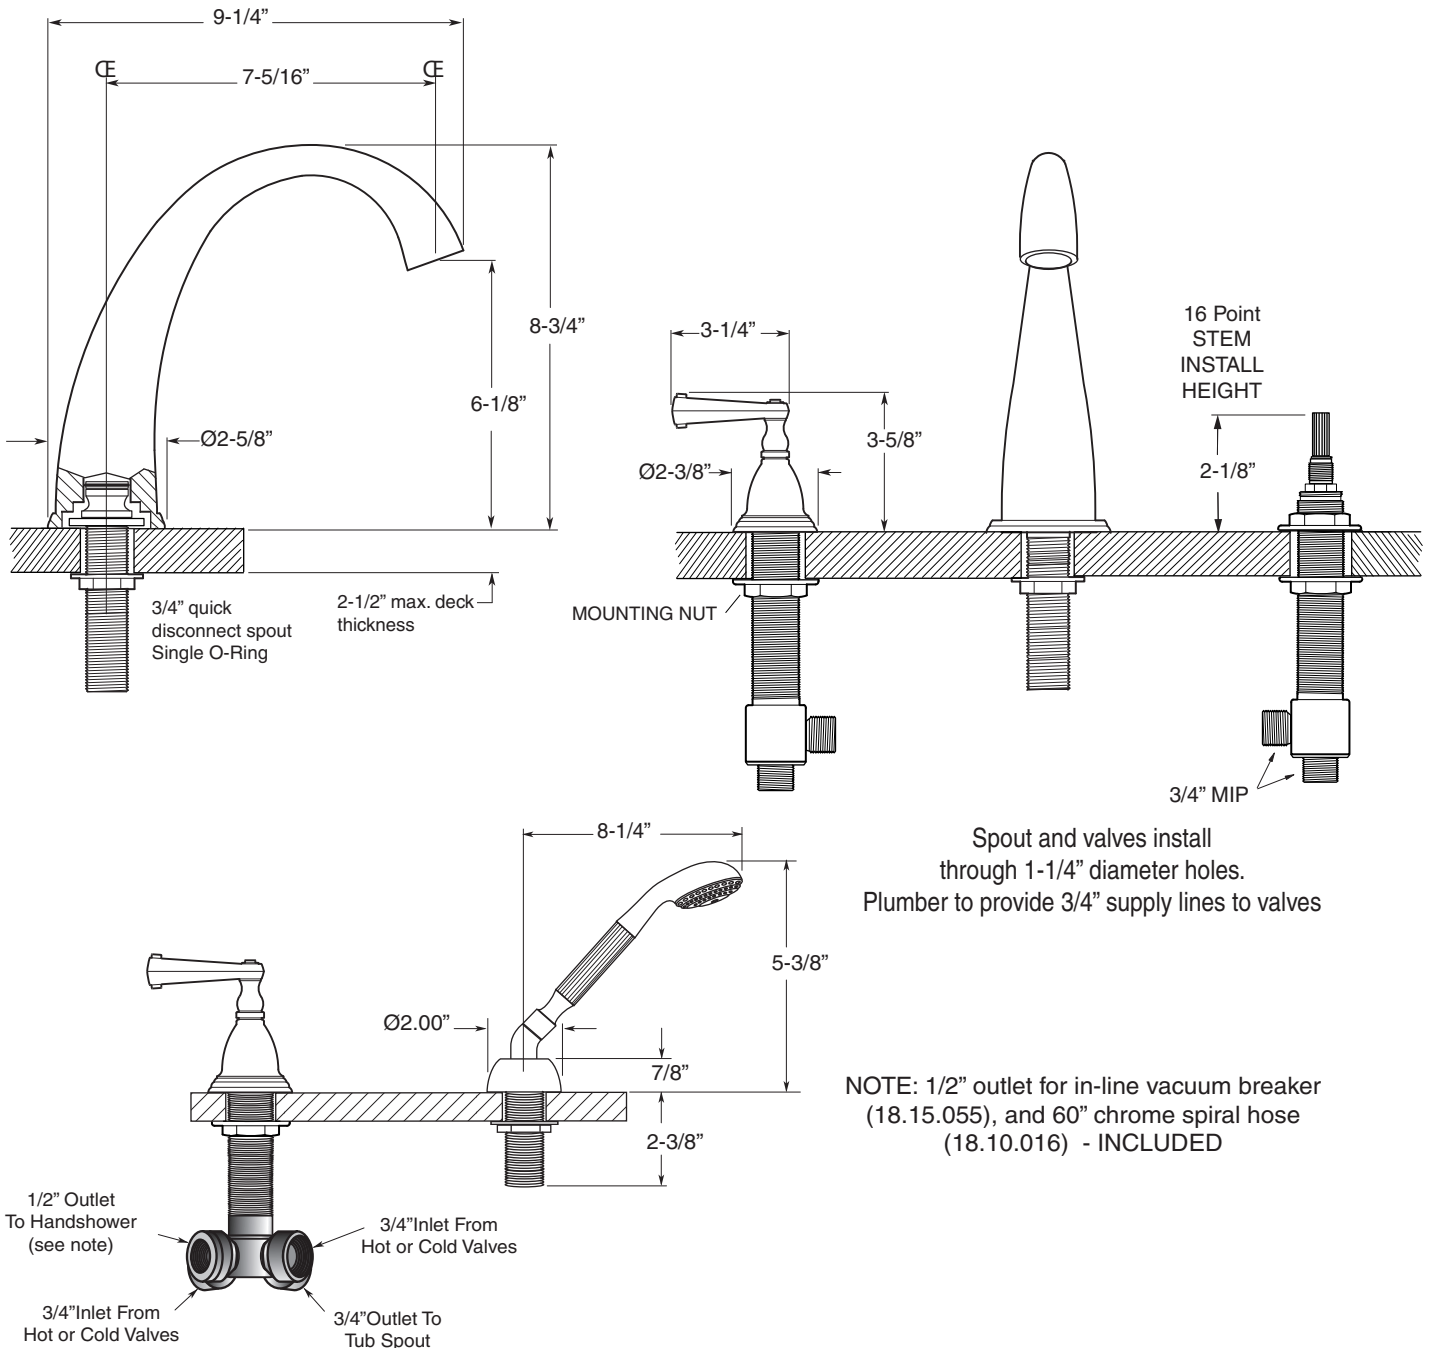

FEATURES:

- All brass construction
- Lever style handles with setscrew attachment.
- 3/4" valve bodies with 1/4-turn ceramic disc cartridge.
- Available in all finishes. Warranty varies according to finish selection.
- Certified to meet and exceed the following codes and standards:
ASME A112.18.1-2005/CSAB 125.1-2005

Hampshire
Roman Tub Set with Deckmount
Handshower and Diverter
1.201393
(1.201393T - Trim only)

Note: Measurements are subject to change or cancellation. No responsibility is assumed for use of superseded or voided pages.

Parts List Series 200

Hampshire Roman Tub Set with Deckmount Diverter and Handshower