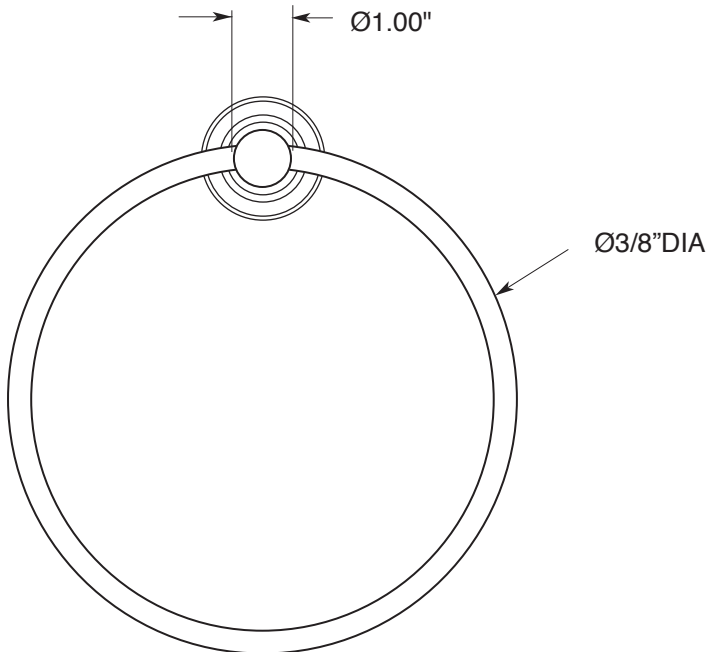

FEATURES:

- All brass construction.
- Available in all Sigma finishes. Warranty varies according to finish selection.
- Mounting bracket and screws are supplied.

Series 18
Towel Ring
1.18TR00

TOP VIEW

FRONT VIEW

SIDE VIEW

Note: Measurements are subject to change or cancellation. No responsibility is assumed for use of superseded or voided pages.