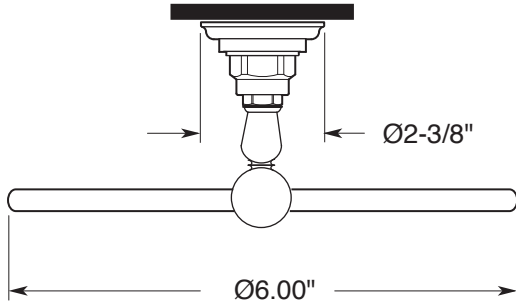

FEATURES:

- All brass construction.
- Available in all Sigma finishes. Warranty varies according to finish selection.
- Mounting bracket and screws are supplied.

Series 18
Towel Ring
1.18TR00

TOP VIEW

FRONT VIEW

SIDE VIEW

Note: Measurements are subject to change or cancellation. No responsibility is assumed for use of superseded or voided pages.