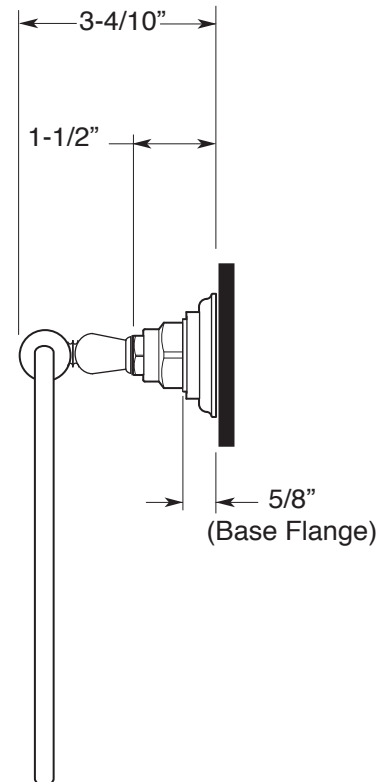

FEATURES:

- All brass construction.
- Available in all Sigma finishes. Warranty varies according to finish selection.
- Mounting bracket and screws are supplied.

Series 18
Towel Ring
1.18TR00

TOP VIEW

FRONT VIEW

SIDE VIEW

Note: Measurements are subject to change or cancellation. No responsibility is assumed for use of superseded or voided pages.