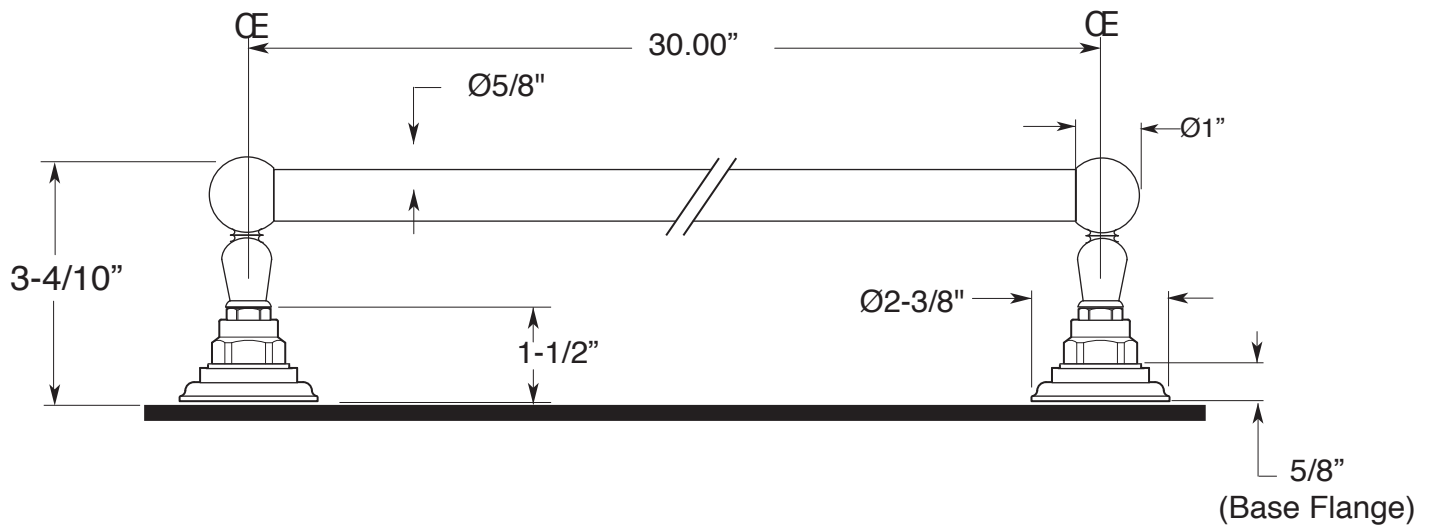

FEATURES:

- All brass construction.
- Available in all Sigma finishes. Warranty varies according to finish selection.
- Mounting brackets and screws are supplied.

Series 18
30" Towel Bar

1.18TB30

Note: Measurements are subject to change or cancellation. No responsibility is assumed for use of superseded or voided pages.