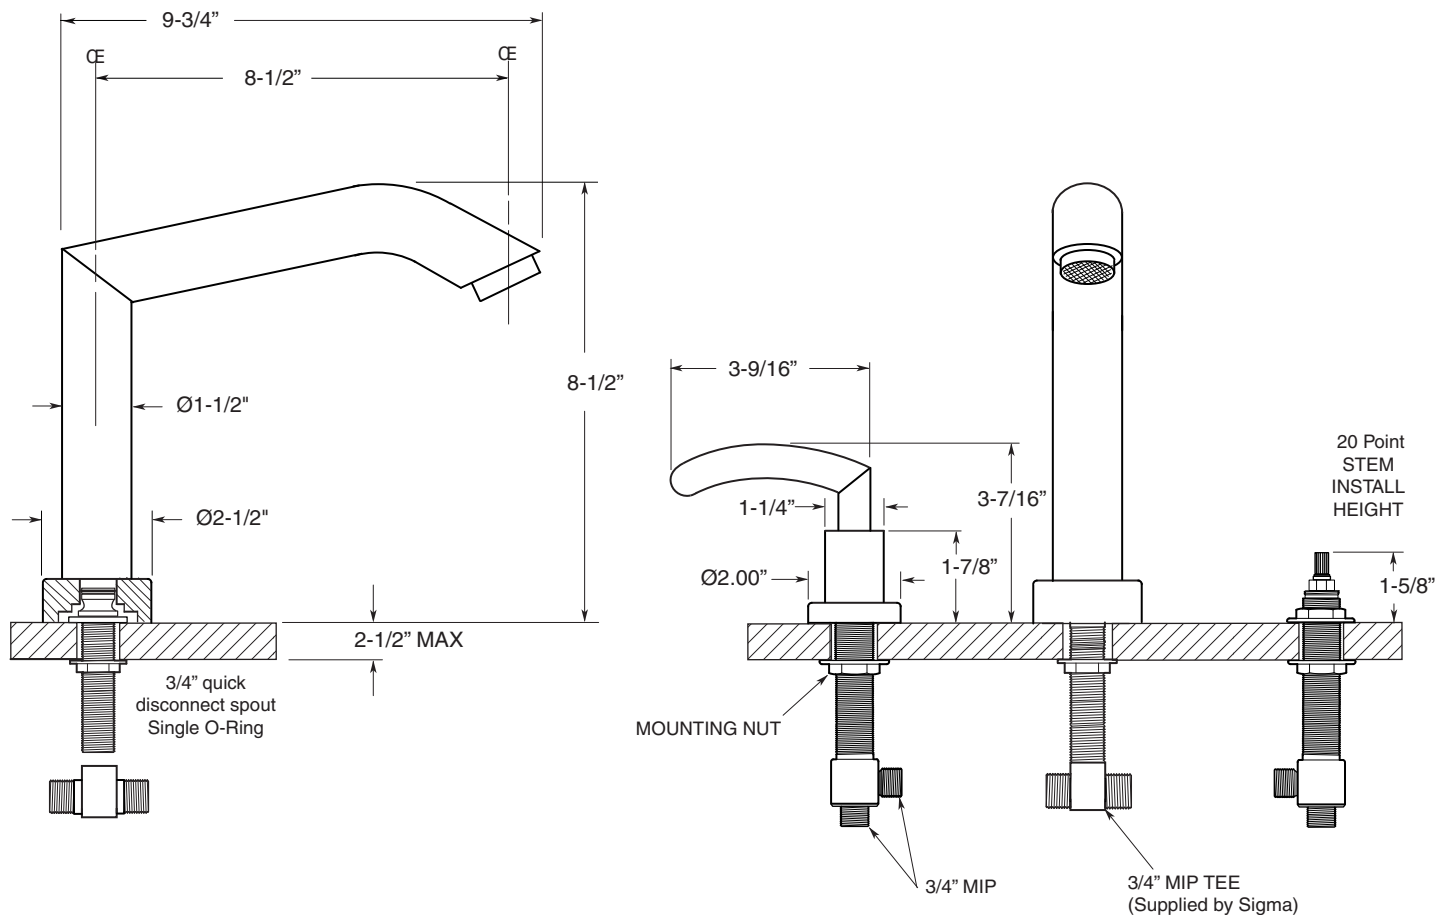

Series 1700

Prana
1.179277
(1.179277T - Trim only)

FEATURES:

- All brass construction
- Quarter turn ceramic disc valve cartridge & 3/4" valve body.
- Available in all finishes. Warranty varies according to finish selection.
- Spout & valves install through 1-1/4" Diameter holes.
- Certified to meet or exceed the following codes and standards:
ASME A112.18.1/CSAB 125.1-2011

Note: Measurements are subject to change or cancellation. No responsibility is assumed for use of superseded or voided pages.

Series 1700

Prana Roman Tub Set