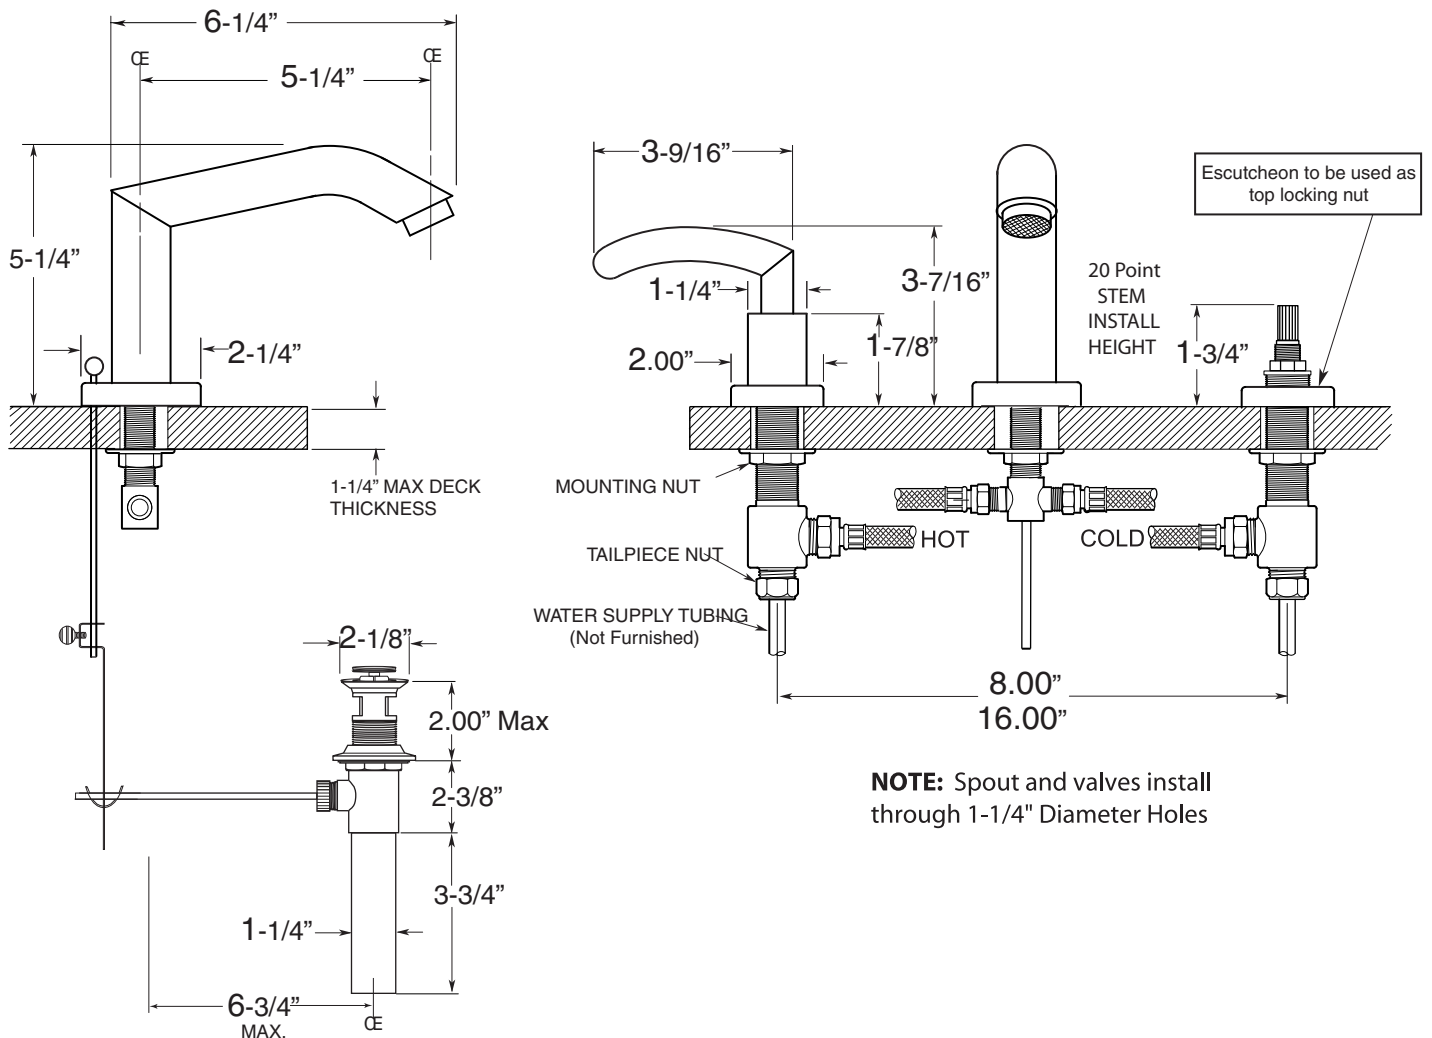

Prana
Series 1700

FEATURES:

- All brass construction. Flexible hoses designed to be installed on 8" to 16" centers. Includes pop-up style drain assembly.
- Lever style handle with inside screw attachment
- Quarter turn ceramic disc valve cartridge. - 20 point
- Available in all finishes. Warranty varies according to finish selection.
- Certified to meet and exceed the following codes and standards:
ASME A112.18.1-2005/CSAB125.1-2005

Widespread Lavatory Set
1.179208

Note: Measurements are subject to change or cancellation. No responsibility is assumed for use of superseded or voided pages.