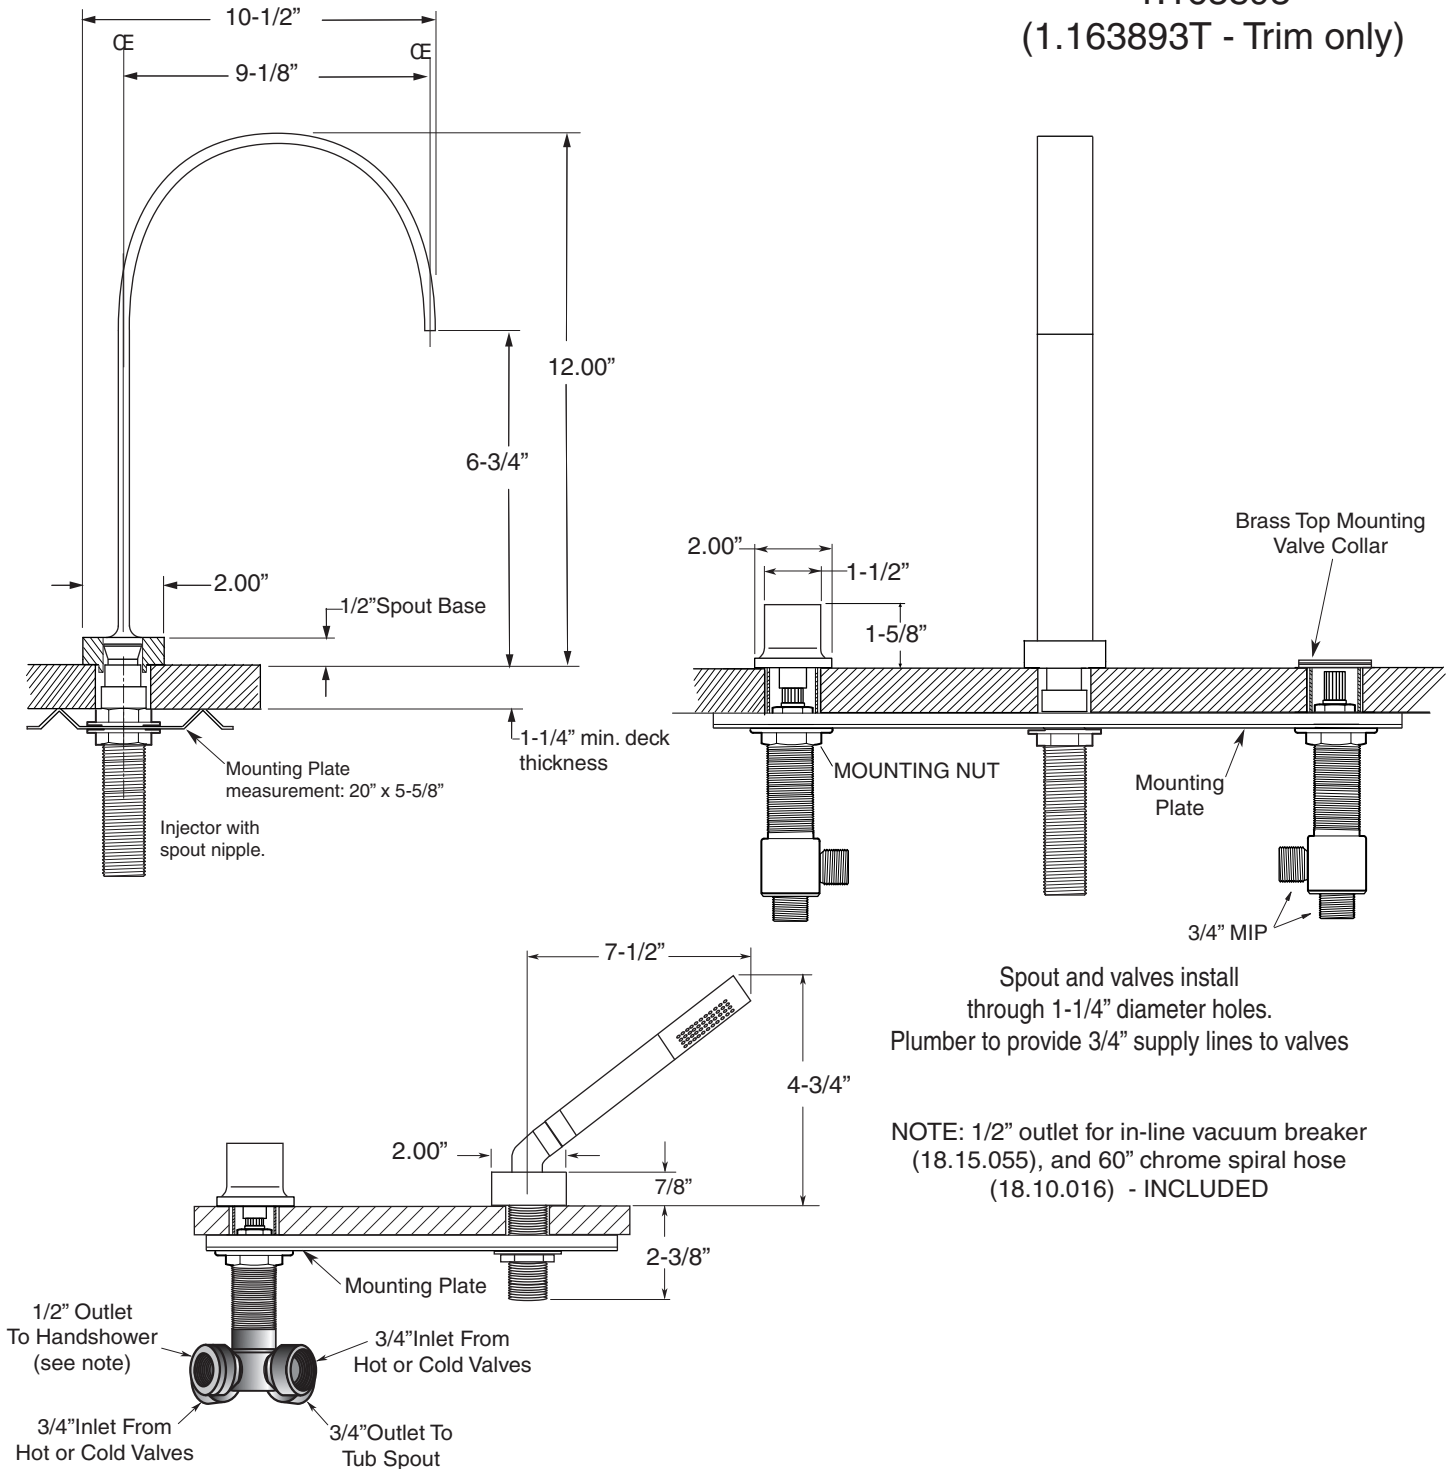

FEATURES:

- All brass construction.
- Square escutcheon with square flared handle.
- Valves and spout are factory installed on mounting plate.
- 3/4" valve bodies with 1/4-turn ceramic disc cartridge.
- Available in all finishes. Warranty varies according to finish
- Certified to meet or exceed the following codes and standards:
ASME A112.18.1/CSAB 125.1-2011

Series 1600

Nuance
Roman Tub Set with Deckmount
Diverter and Handshower
1.163893
(1.163893T - Trim only)

Note: Measurements are subject to change or cancellation. No responsibility is assumed for use of superseded or voided pages.

Series 1600

Nuance
Roman Tub Set with Deckmount
Diverter and Handshower