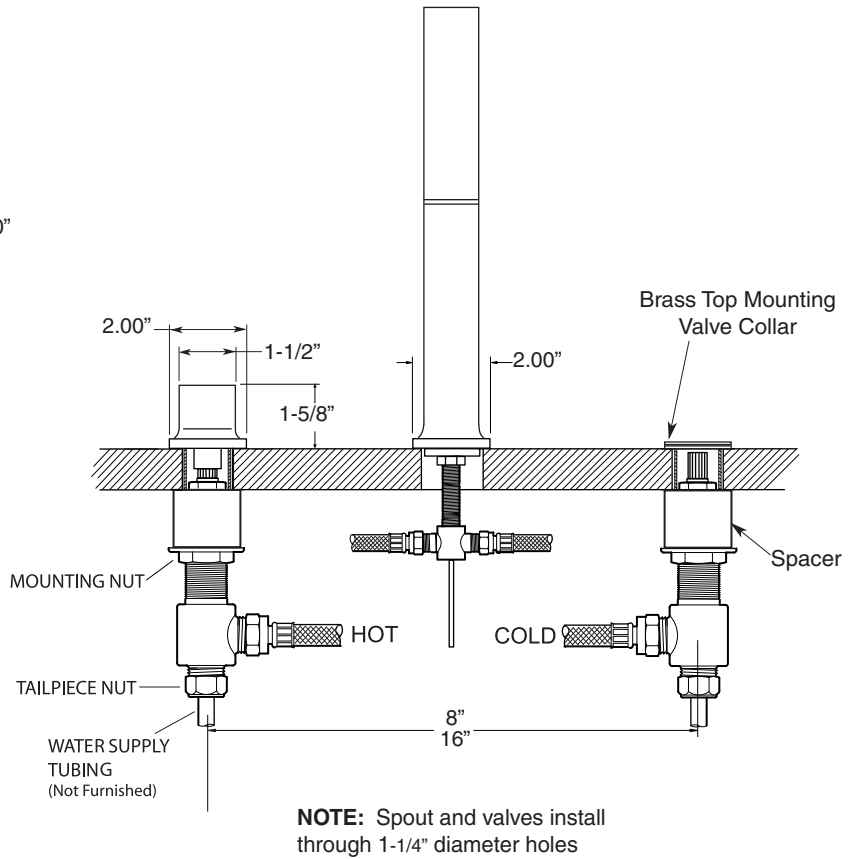

FEATURES:

- All brass construction. Flexible hoses designed to be installed on 8" to 16" centers. Includes pop-up style drain assembly.
- Square escutcheon with square flared handles.
- 1/4-turn ceramic disc valve cartridge.
- Available in all finishes. Warranty varies according to finish selection.
- Flow restrictor in spout tee is limited to 2.2 gpm.
- Certified to meet or exceed the following codes and standards:
ASME A112.18.1/CSAB 125.1-2011

1.163808

Nuance

Widespread Lavatory Set

Note: Measurements are subject to change or cancellation. No responsibility is assumed for use of superseded or voided pages.

Series 1600

Nuance
Widespread Lavatory Set