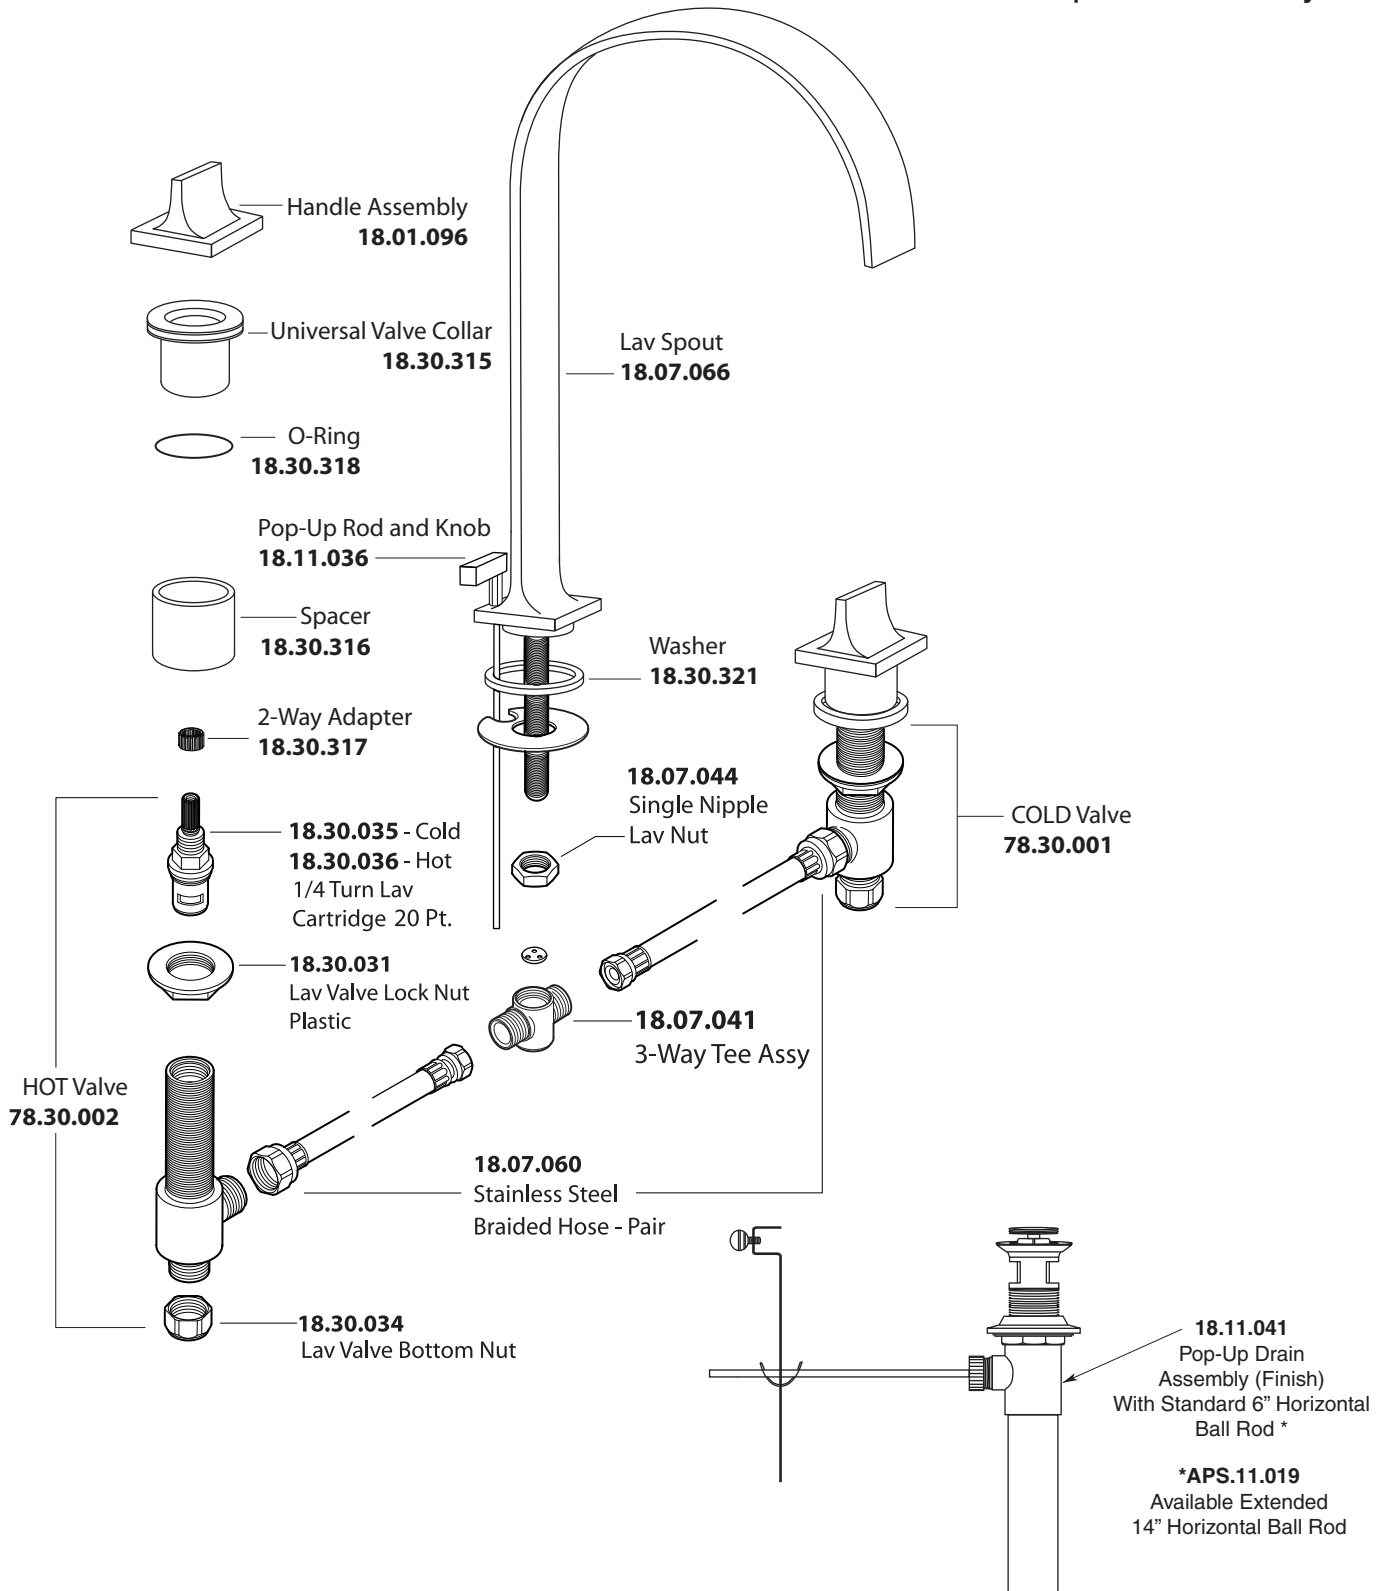

FEATURES:

- All brass construction. Flexible hoses designed to be installed on 8" to 16" centers. Includes pop-up style drain assembly.
- Square escutcheon with square flared handles.
- 1/4-turn ceramic disc valve cartridge.
- Available in all finishes. Warranty varies according to finish selection.
- Flow restrictor in spout tee is limited to 2.2 gpm.
- Certified to meet or exceed the following codes and standards:
ASME A112.18.1/CSAB 125.1-2011

1.163808

Nuance

Widespread Lavatory Set

Note: Measurements are subject to change or cancellation. No responsibility is assumed for use of superseded or voided pages.

Series 1600

Nuance
Widespread Lavatory Set