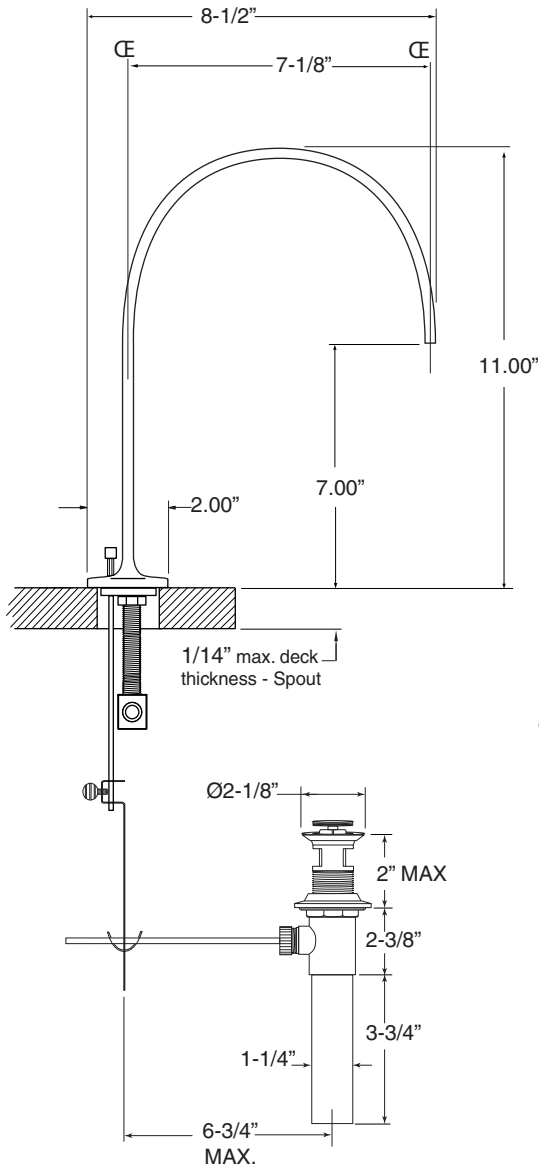

FEATURES:

- All brass construction. Flexible hoses designed to be installed on 8" to 16" centers. Includes pop-up style drain assembly.
- Square escutcheon with square flared handles.
- 1/4-turn ceramic disc valve cartridge.
- Available in all finishes. Warranty varies according to finish selection.
- Flow restrictor in spout tee is limited to 2.2 gpm.
- Certified to meet or exceed the following codes and standards:
ASME A112.18.1/CSAB 125.1-2011

1.163808

Nuance

Widespread Lavatory Set

Note: Measurements are subject to change or cancellation. No responsibility is assumed for use of superseded or voided pages.

Series 1600

Nuance
Widespread Lavatory Set