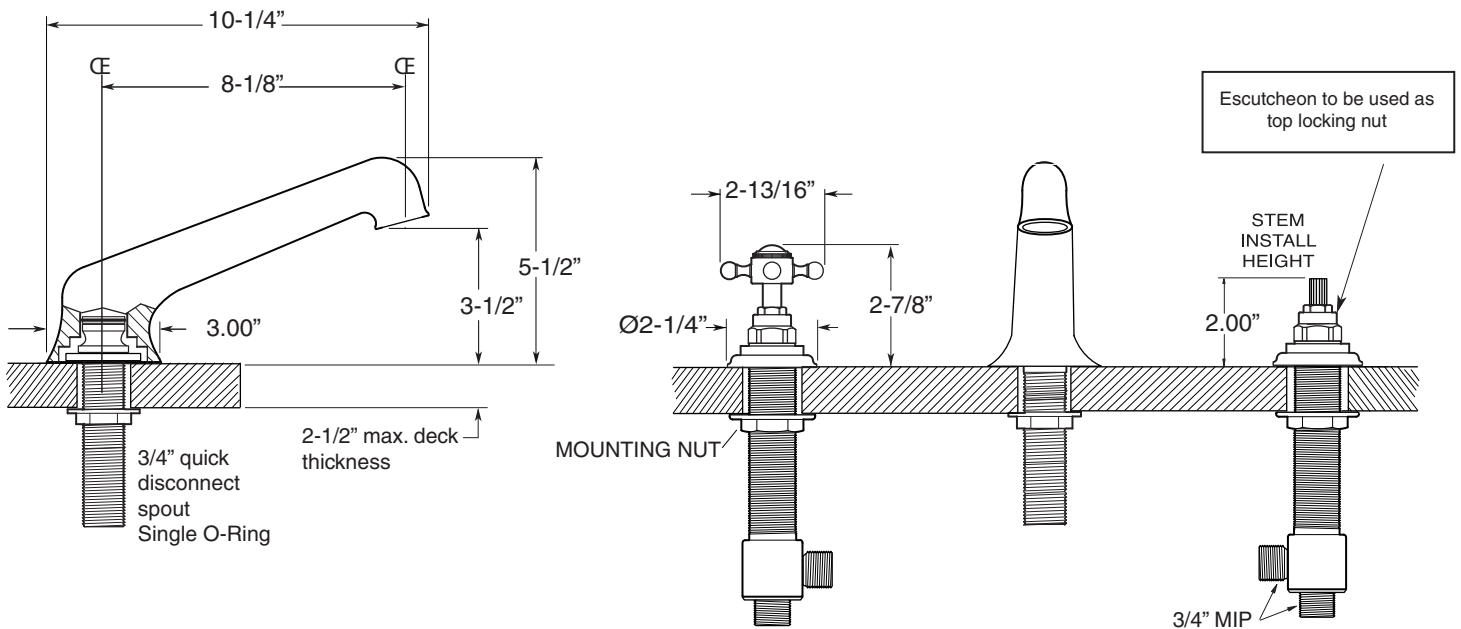

FEATURES:

- All brass construction.
- Cross handle style with center screw attachment.
- 3/4" valve bodies with 1/4-turn ceramic disc cartridge.
- Available in all finishes. Warranty varies according to finish.
- Certified to meet or exceed the following codes and standards:
ASME A112.18.1/CSAB 125.1-2011

TechData

Specifications

Series 1500

Sussex
Roman Tub Set with Deckmount
Handshower and Diverter
1.157893
(1.157893T - Trim only)

Spout and valves install through 1-1/4" diameter holes.
Plumber to provide 3/4" supply lines to valves

NOTE: 1/2" outlet for in-line vacuum breaker (18.15.055), and 60" chrome spiral hose (18.10.016) - INCLUDED

Note: Measurements are subject to change or cancellation. No responsibility is assumed for use of superseded or voided pages.

Parts List

Series 1500

Sussex Roman Tub Set with Deckmount Diverter and Handshower