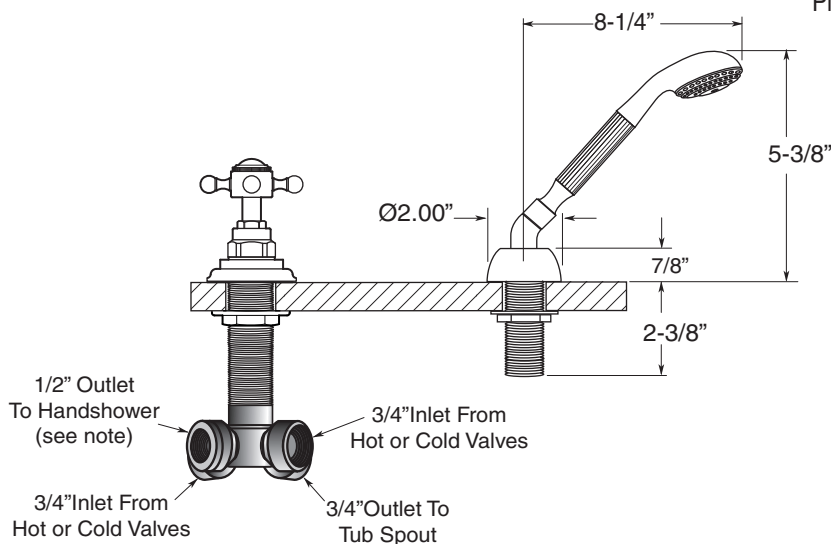

FEATURES:

- All brass construction.
- Cross handle style with center screw attachment.
- 3/4" valve bodies with 1/4-turn ceramic disc cartridge.
- Available in all finishes. Warranty varies according to finish.
- Certified to meet or exceed the following codes and standards:
ASME A112.18.1/CSAB 125.1-2011

TechData

Specifications

Series 1500

Sussex
Roman Tub Set with Deckmount
Handshower and Diverter
1.157893
(1.157893T - Trim only)

Spout and valves install through 1-1/4" diameter holes.
Plumber to provide 3/4" supply lines to valves

NOTE: 1/2" outlet for in-line vacuum breaker (18.15.055), and 60" chrome spiral hose (18.10.016) - INCLUDED

Note: Measurements are subject to change or cancellation. No responsibility is assumed for use of superseded or voided pages.

Parts List

Series 1500

Sussex Roman Tub Set with Deckmount Diverter and Handshower