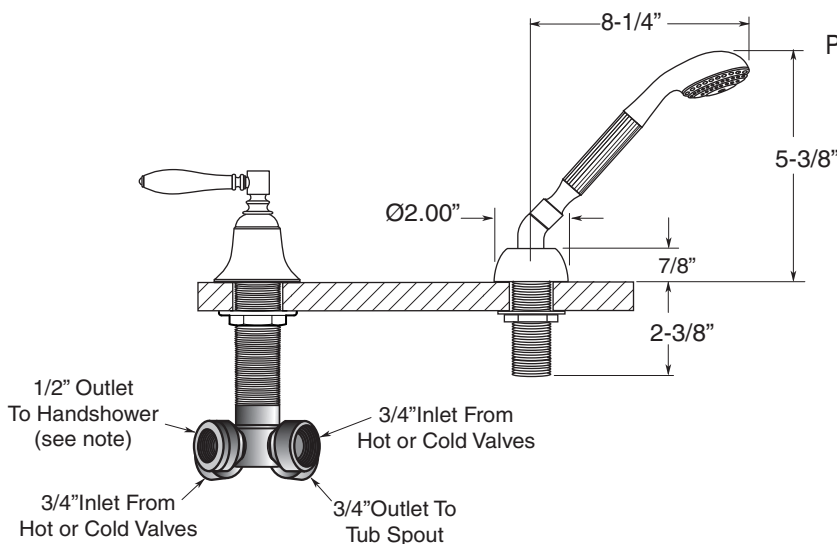

**Series 1500**

Huntington

Roman Tub Set with Deckmount  
Handshower and Diverter

1.152793

(1.152793T - Trim only)

**FEATURES:**

- All brass construction.
- Lever style handles with setscrew attachment.
- 3/4" valve bodies with 1/4-turn ceramic disc cartridge.
- Available in all finishes. Warranty varies according to finish.
- Certified to meet or exceed the following codes and standards:  
ASME A112.18.1/CSAB 125.1-2011

Spout and valves install through 1-1/4" diameter holes.  
Plumber to provide 3/4" supply lines to valves

NOTE: 1/2" outlet for in-line vacuum breaker (18.15.055), and 60" chrome spiral hose (18.10.016) - INCLUDED

Note: Measurements are subject to change or cancellation. No responsibility is assumed for use of superseded or voided pages.

## Huntington Roman Tub Set with Deckmount Diverter and Handshower