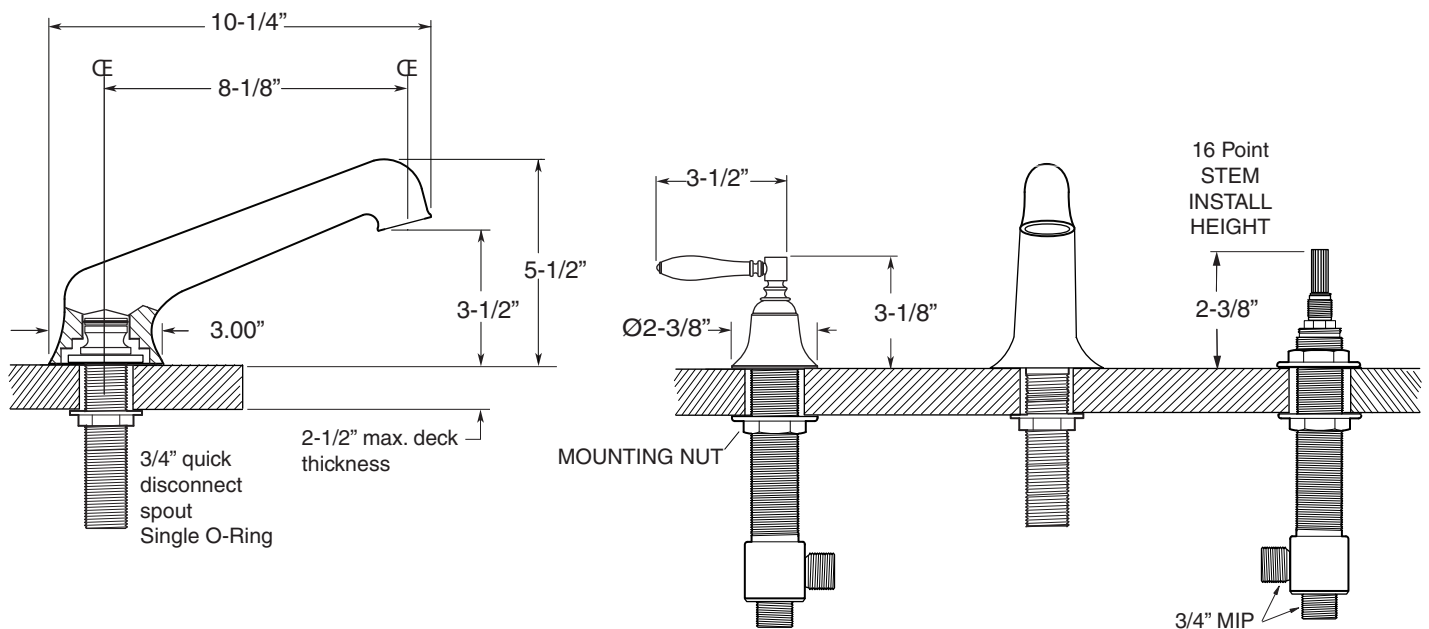

**Series 1500**

Huntington

Roman Tub Set with Deckmount  
Handshower and Diverter

1.152793

(1.152793T - Trim only)

**FEATURES:**

- All brass construction.
- Lever style handles with setscrew attachment.
- 3/4" valve bodies with 1/4-turn ceramic disc cartridge.
- Available in all finishes. Warranty varies according to finish.
- Certified to meet or exceed the following codes and standards:  
ASME A112.18.1/CSAB 125.1-2011

Spout and valves install through 1-1/4" diameter holes.  
Plumber to provide 3/4" supply lines to valves

NOTE: 1/2" outlet for in-line vacuum breaker (18.15.055), and 60" chrome spiral hose (18.10.016) - INCLUDED

Note: Measurements are subject to change or cancellation. No responsibility is assumed for use of superseded or voided pages.