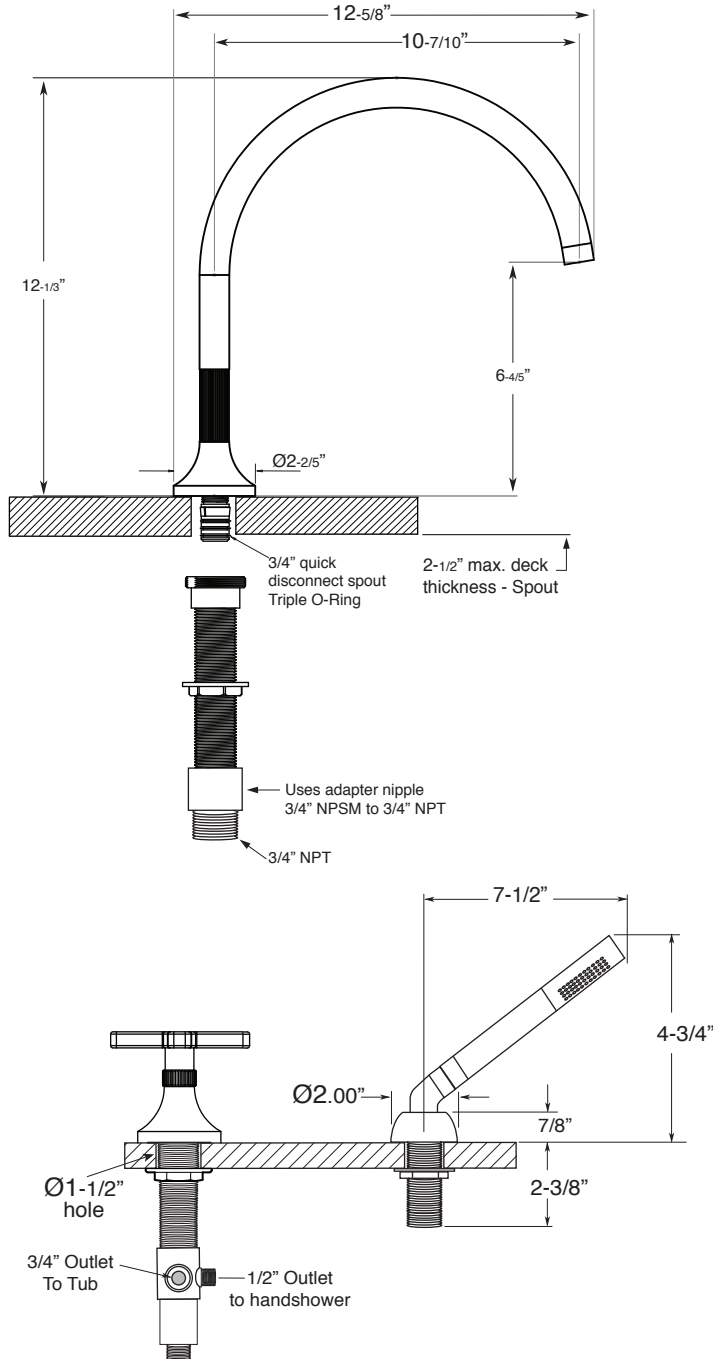

Specifications

Series 110

Stella X

Roman Tub Set with Deckmount
Handshower and Diverter
1.110893
(1.110893T - Trim Only)

Spout and valves install through 1-1/4" diameter holes.
Diverter valve installs through 1-1/2" diameter holes.
Plumber to provide 3/4" supply lines to valves

NOTE: 1/2" outlet for in-line double check valve (18.15.055), and 60" chrome spiral hose (18.10.016) - INCLUDED

Note: Measurements are subject to change or cancellation. No responsibility is assumed for use of superseded or voided pages.