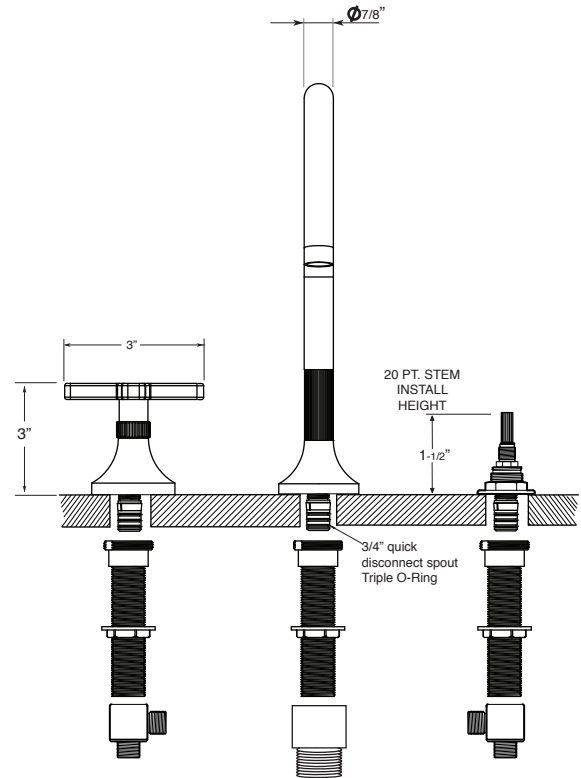

Specifications

Series 110

Stella X

Roman Tub Set with Deckmount
Handshower and Diverter
1.110893
(1.110893T - Trim Only)

Spout and valves install through 1-1/4" diameter holes.
Diverter valve installs through 1-1/2" diameter holes.
Plumber to provide 3/4" supply lines to valves

NOTE: 1/2" outlet for in-line double check valve (18.15.055), and 60" chrome spiral hose (18.10.016) - INCLUDED

Note: Measurements are subject to change or cancellation. No responsibility is assumed for use of superseded or voided pages.