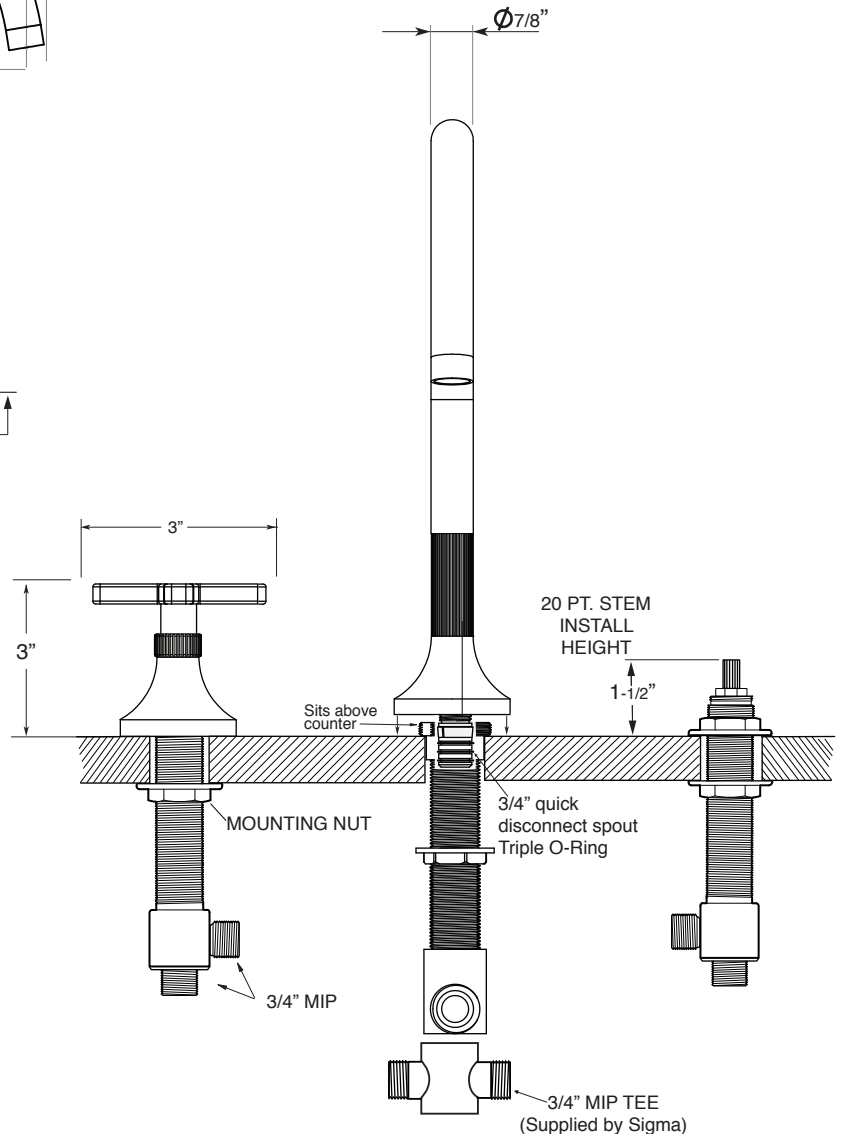

FEATURES:

- All brass construction.
- Cross handle style with inside screw attachment.
- 3/4" valve bodies with 20 PT. 1/4-turn ceramic disc cartridge.
- Available in all finishes. Warranty varies according to finish.
- Certified to meet or exceed the following codes and standards:
ASME A112.18.1/CSAB 125.1-2012

Stella X
Roman Tub Set
1.110877
(1.110877T - Trim only)

Note: Measurements are subject to change or cancellation. No responsibility is assumed for use of superseded or voided pages.