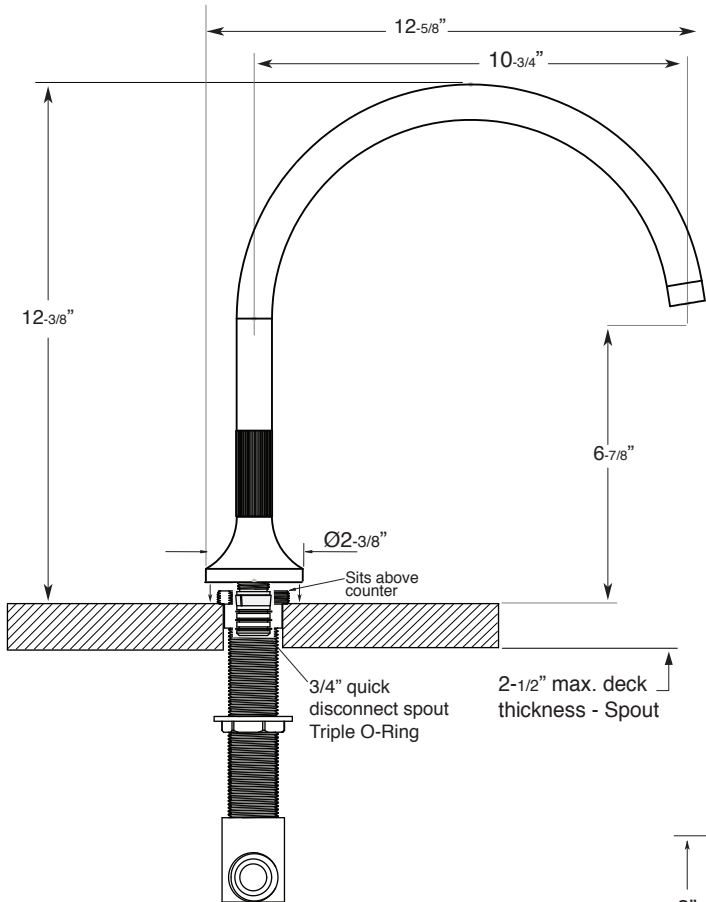

FEATURES:

- All brass construction.
- Cross handle style with inside screw attachment.
- 3/4" valve bodies with 20 PT. 1/4-turn ceramic disc cartridge.
- Available in all finishes. Warranty varies according to finish.
- Certified to meet or exceed the following codes and standards:
ASME A112.18.1/CSAB 125.1-2012

Stella X
Roman Tub Set
1.110877
(1.110877T - Trim only)

Note: Measurements are subject to change or cancellation. No responsibility is assumed for use of superseded or voided pages.