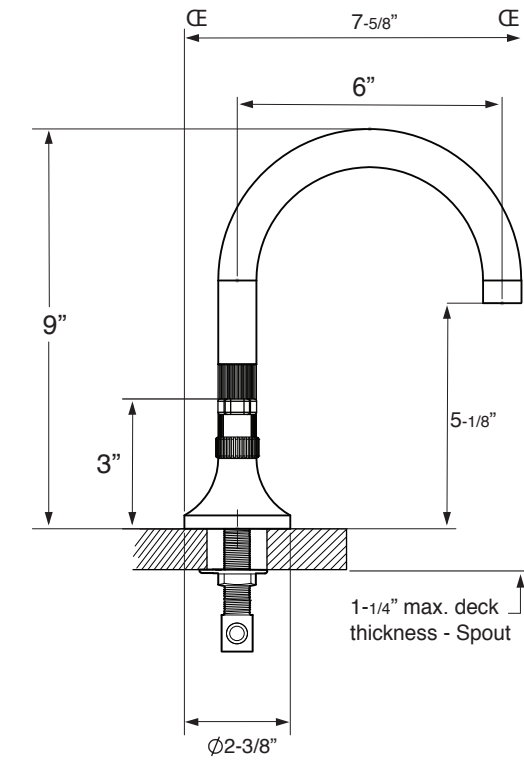

1.110808

Stella X

Widespread Lavatory Set

FEATURES:

- All brass construction. Flexible hoses designed to be installed on 8" to 16" centers. Includes soft touch drain assembly. P/N 18.11.052
- Cross style handles with inside clip attachment.
- 20 PT. 1/4-turn ceramic disc valve cartridge.
- Available in all finishes. Warranty varies according to finish selection.
- Standard aerator is limited to 1.2 gpm.
- Certified to meet or exceed the following codes and standards:
ASME A112.18.1/CSAB 125.1-2012

NOTE: Spout and valves install through 1-1/4" diameter holes

Note: Measurements are subject to change or cancellation. No responsibility is assumed for use of superseded or voided pages.