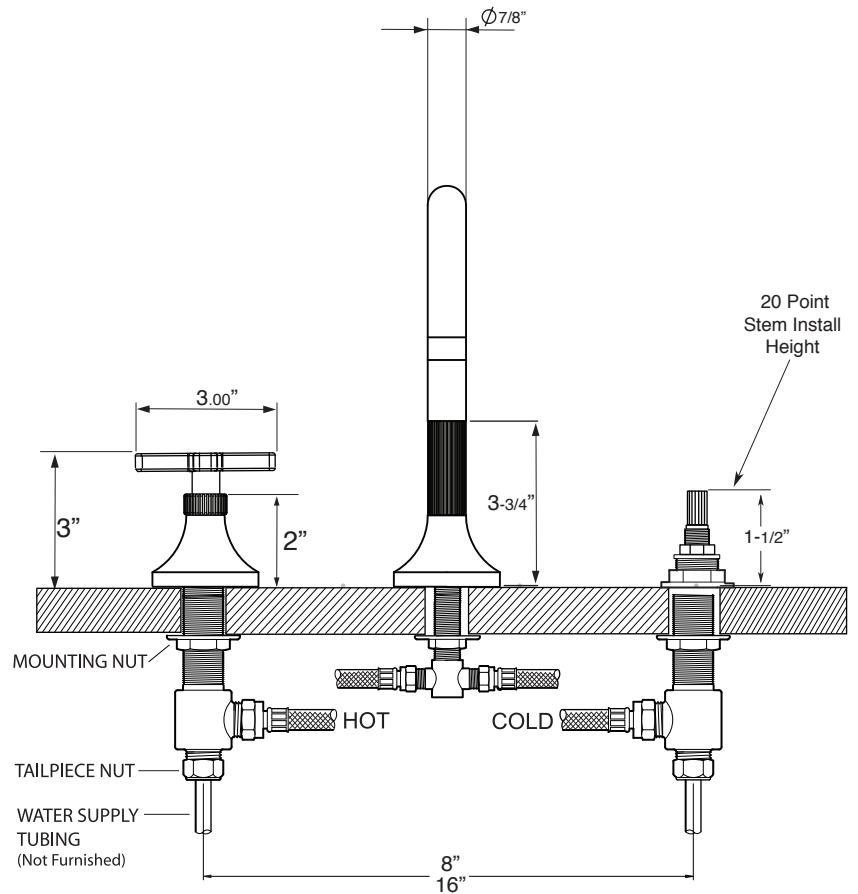

1.110808

Stella X

Widespread Lavatory Set

FEATURES:

- All brass construction. Flexible hoses designed to be installed on 8" to 16" centers. Includes soft touch drain assembly. P/N 18.11.052
- Cross style handles with inside clip attachment.
- 20 PT. 1/4-turn ceramic disc valve cartridge.
- Available in all finishes. Warranty varies according to finish selection.
- Standard aerator is limited to 1.2 gpm.
- Certified to meet or exceed the following codes and standards:
ASME A112.18.1/CSAB 125.1-2012

NOTE: Spout and valves install through 1-1/4" diameter holes

Note: Measurements are subject to change or cancellation. No responsibility is assumed for use of superseded or voided pages.