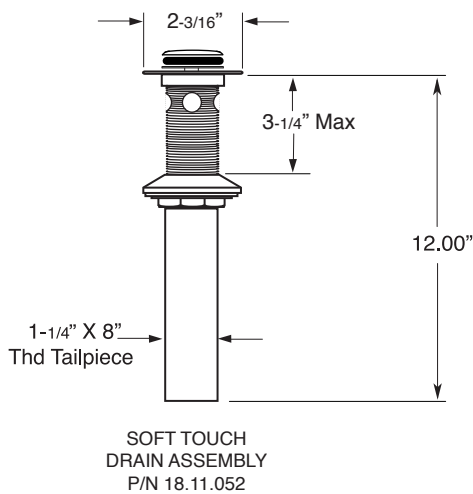

1.110808

Stella X

Widespread Lavatory Set

FEATURES:

- All brass construction. Flexible hoses designed to be installed on 8" to 16" centers. Includes soft touch drain assembly. P/N 18.11.052
- Cross style handles with inside clip attachment.
- 20 PT. 1/4-turn ceramic disc valve cartridge.
- Available in all finishes. Warranty varies according to finish selection.
- Standard aerator is limited to 1.2 gpm.
- Certified to meet or exceed the following codes and standards:
ASME A112.18.1/CSAB 125.1-2012

NOTE: Spout and valves install through 1-1/4" diameter holes

Note: Measurements are subject to change or cancellation. No responsibility is assumed for use of superseded or voided pages.