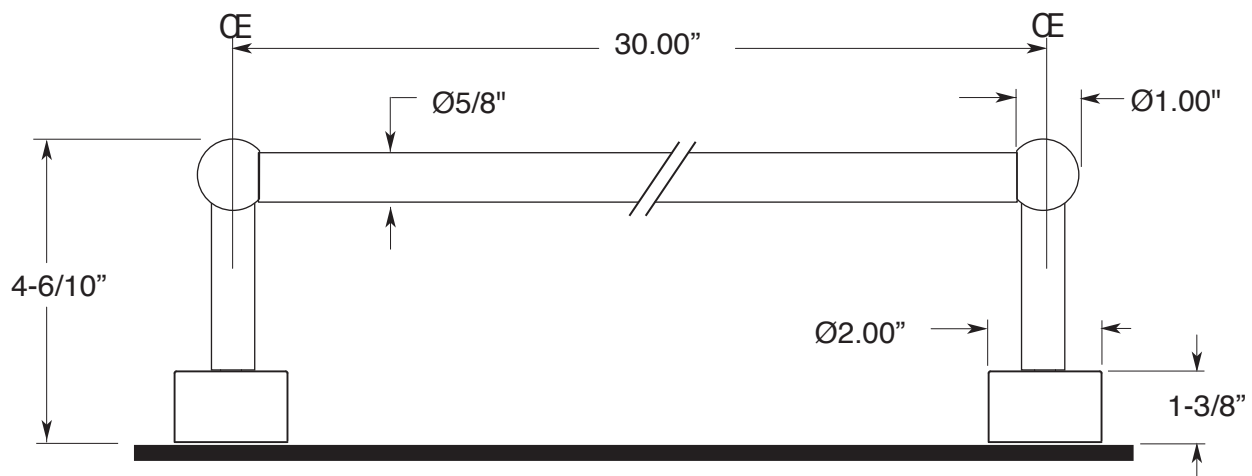

FEATURES:

- All brass construction.
- Available in all Sigma finishes. Warranty varies according to finish selection.
- Mounting brackets and screws are supplied.

Series 09
30" Towel Bar

1.09TB30

Note: Measurements are subject to change or cancellation. No responsibility is assumed for use of superseded or voided pages.