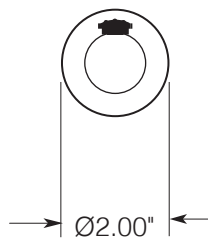

#### FEATURES:

- All brass construction.
- Available in all Sigma finishes. Warranty varies according to finish selection.
- Mounting bracket and screws are supplied.

Series 09  
Robe Hook  
1.09RH00

### TOP VIEW

### SIDE VIEW

Note: Measurements are subject to change or cancellation. No responsibility is assumed for use of superseded or voided pages.