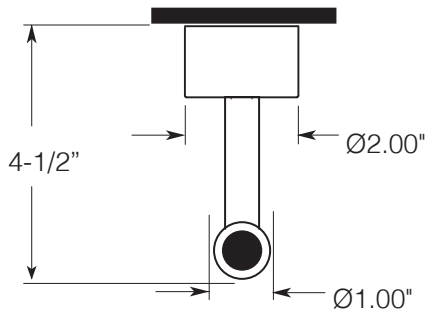

#### FEATURES:

- All brass construction.
- Available in all Sigma finishes. Warranty varies according to finish selection.
- Mounting bracket and screws are supplied.

Series 09  
Robe Hook  
1.09RH00

### SIDE VIEW

Note: Measurements are subject to change or cancellation. No responsibility is assumed for use of superseded or voided pages.