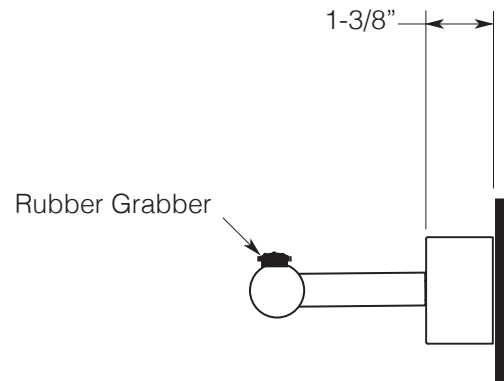

#### FEATURES:

- All brass construction.
- Available in all Sigma finishes. Warranty varies according to finish selection.
- Mounting bracket and screws are supplied.

Series 09  
Robe Hook  
1.09RH00

### TOP VIEW

### SIDE VIEW

Note: Measurements are subject to change or cancellation. No responsibility is assumed for use of superseded or voided pages.