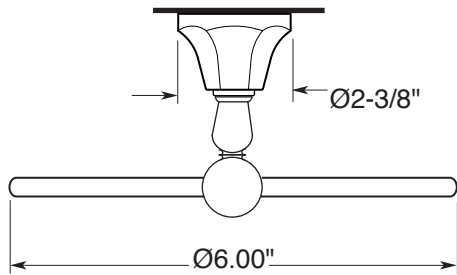

FEATURES:

- All brass construction.
- Available in all Sigma finishes. Warranty varies according to finish selection.
- Mounting bracket and screws are supplied.

Series 07
Towel Ring
1.07TR00

TOP VIEW

FRONT VIEW

SIDE VIEW

Note: Measurements are subject to change or cancellation. No responsibility is assumed for use of superseded or voided pages.