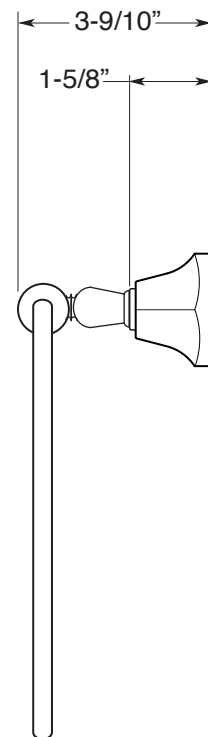

FEATURES:

- All brass construction.
- Available in all Sigma finishes. Warranty varies according to finish selection.
- Mounting bracket and screws are supplied.

Series 07
Towel Ring
1.07TR00

TOP VIEW

FRONT VIEW

SIDE VIEW

Note: Measurements are subject to change or cancellation. No responsibility is assumed for use of superseded or voided pages.