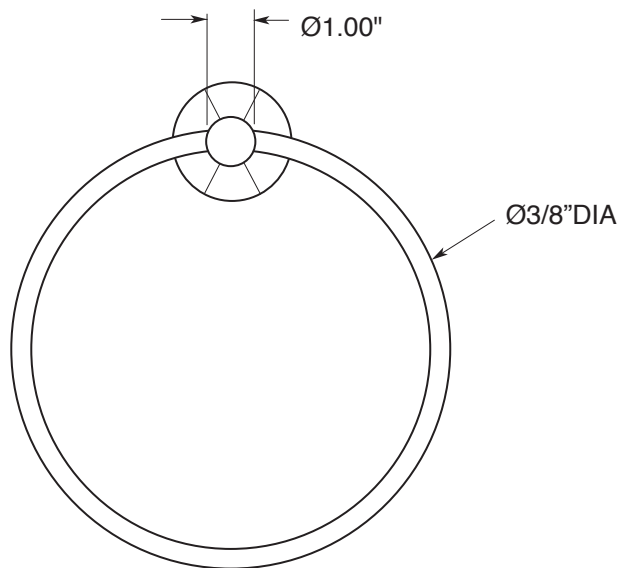

FEATURES:

- All brass construction.
- Available in all Sigma finishes. Warranty varies according to finish selection.
- Mounting bracket and screws are supplied.

Series 07
Towel Ring
1.07TR00

TOP VIEW

FRONT VIEW

SIDE VIEW

Note: Measurements are subject to change or cancellation. No responsibility is assumed for use of superseded or voided pages.