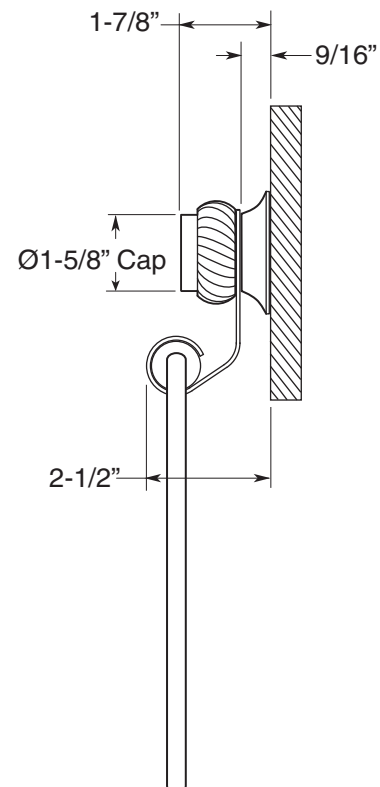

**FEATURES:**

- All brass construction.
- Decorative ring included - see catalog for available ring selection.
- Available in all Sigma finishes. Warranty varies according to finish selection.
- Mounting brackets and screws are supplied.

Series 06  
Towel Ring  
1.06TR00

**TOP VIEW**

**FRONT VIEW**

**SIDE VIEW**

Note: Measurements are subject to change or cancellation. No responsibility is assumed for use of superseded or voided pages.