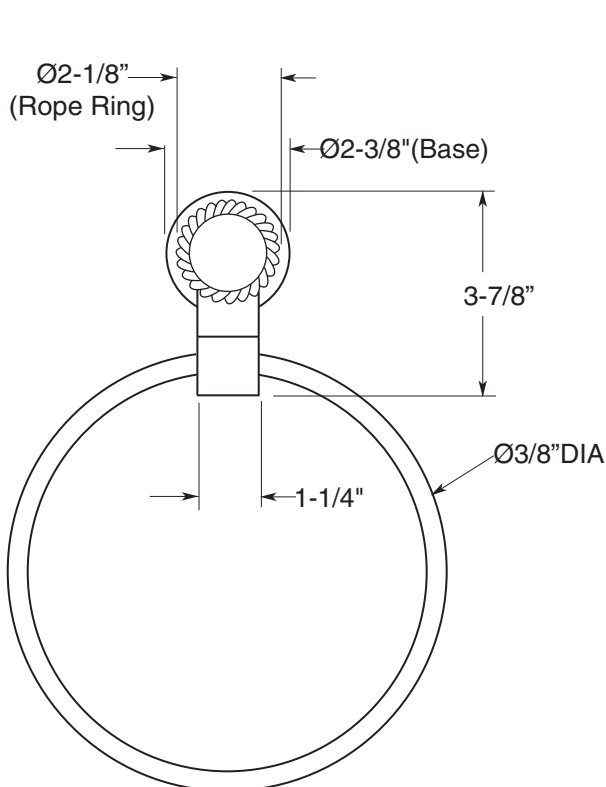

**FEATURES:**

- All brass construction.
- Decorative ring included - see catalog for available ring selection.
- Available in all Sigma finishes. Warranty varies according to finish selection.
- Mounting brackets and screws are supplied.

Series 06  
Towel Ring  
1.06TR00

**TOP VIEW**

**FRONT VIEW**

**SIDE VIEW**

Note: Measurements are subject to change or cancellation. No responsibility is assumed for use of superseded or voided pages.