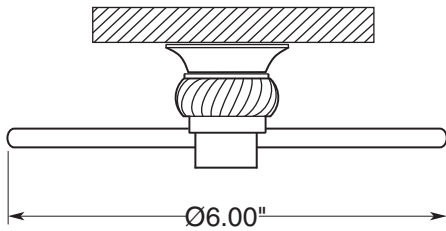

**FEATURES:**

- All brass construction.
- Decorative ring included - see catalog for available ring selection.
- Available in all Sigma finishes. Warranty varies according to finish selection.
- Mounting brackets and screws are supplied.

Series 06  
Towel Ring  
1.06TR00

**TOP VIEW**

**FRONT VIEW**

**SIDE VIEW**

Note: Measurements are subject to change or cancellation. No responsibility is assumed for use of superseded or voided pages.