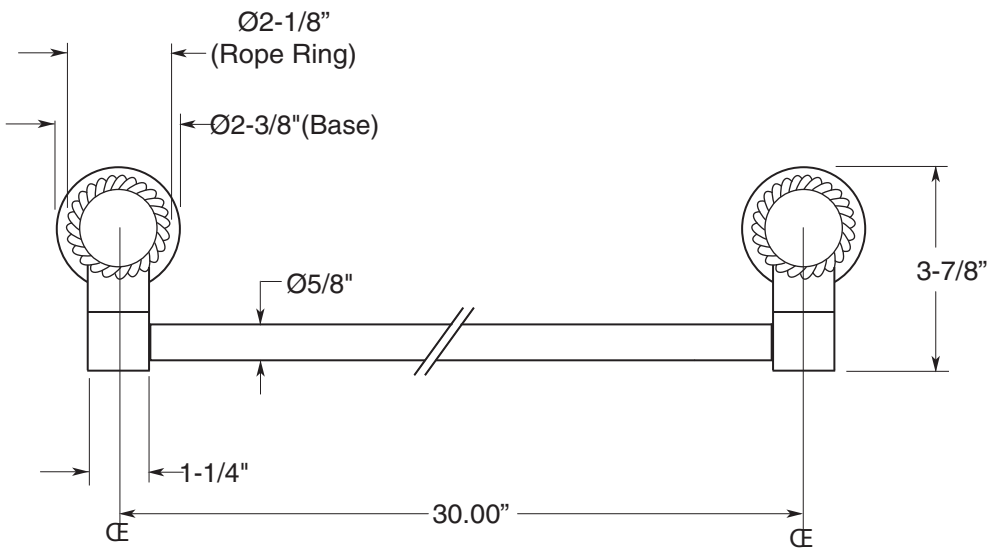

FEATURES:

- All brass construction.
- Decorative ring included - see catalog for available ring selection.
- Available in all Sigma finishes. Warranty varies according to finish selection.
- Mounting brackets and screws are supplied.

Series 06
30' Towel Bar
1.06TB30

TOP VIEW

FRONT VIEW

SIDE VIEW

Note: Measurements are subject to change or cancellation. No responsibility is assumed for use of superseded or voided pages.