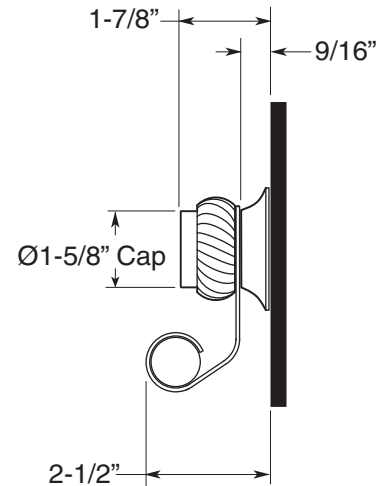

FEATURES:

- All brass construction.
- Decorative ring included - see catalog for available ring selection.
- Available in all Sigma finishes. Warranty varies according to finish selection.
- Mounting brackets and screws are supplied.

Series 06
30' Towel Bar
1.06TB30

TOP VIEW

FRONT VIEW

SIDE VIEW

Note: Measurements are subject to change or cancellation. No responsibility is assumed for use of superseded or voided pages.