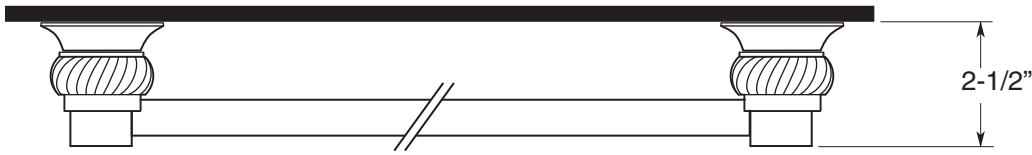

FEATURES:

- All brass construction.
- Decorative ring included - see catalog for available ring selection.
- Available in all Sigma finishes. Warranty varies according to finish selection.
- Mounting brackets and screws are supplied.

Series 06
30' Towel Bar
1.06TB30

TOP VIEW

FRONT VIEW

SIDE VIEW

Note: Measurements are subject to change or cancellation. No responsibility is assumed for use of superseded or voided pages.