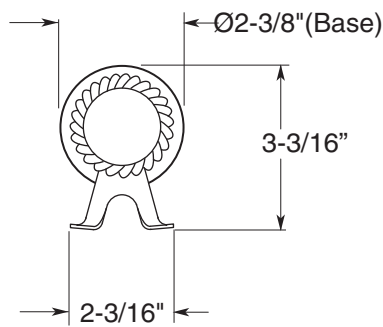

FEATURES:

- All brass construction.
- Decorative ring included - see catalog for available ring selection
- Available in all Sigma finishes. Warranty varies according to finish selection.
- Mounting bracket and screws are supplied.

Series 06
Robe Hook
1.06RH00

TOP VIEW

FRONT VIEW

SIDE VIEW

Note: Measurements are subject to change or cancellation. No responsibility is assumed for use of superseded or voided pages.