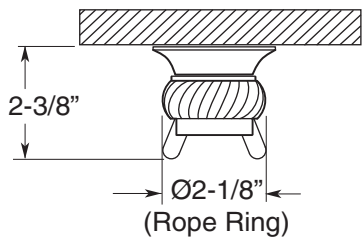

FEATURES:

- All brass construction.
- Decorative ring included - see catalog for available ring selection
- Available in all Sigma finishes. Warranty varies according to finish selection.
- Mounting bracket and screws are supplied.

Series 06
Robe Hook
1.06RH00

TOP VIEW

FRONT VIEW

SIDE VIEW

Note: Measurements are subject to change or cancellation. No responsibility is assumed for use of superseded or voided pages.