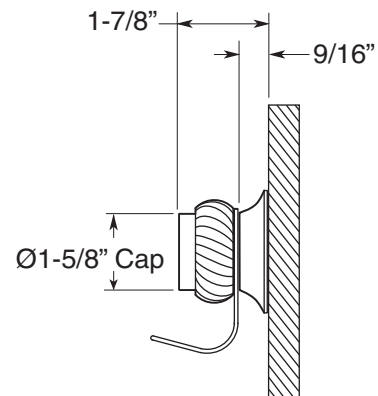

FEATURES:

- All brass construction.
- Decorative ring included - see catalog for available ring selection
- Available in all Sigma finishes. Warranty varies according to finish selection.
- Mounting bracket and screws are supplied.

Series 06
Robe Hook
1.06RH00

TOP VIEW

FRONT VIEW

SIDE VIEW

Note: Measurements are subject to change or cancellation. No responsibility is assumed for use of superseded or voided pages.