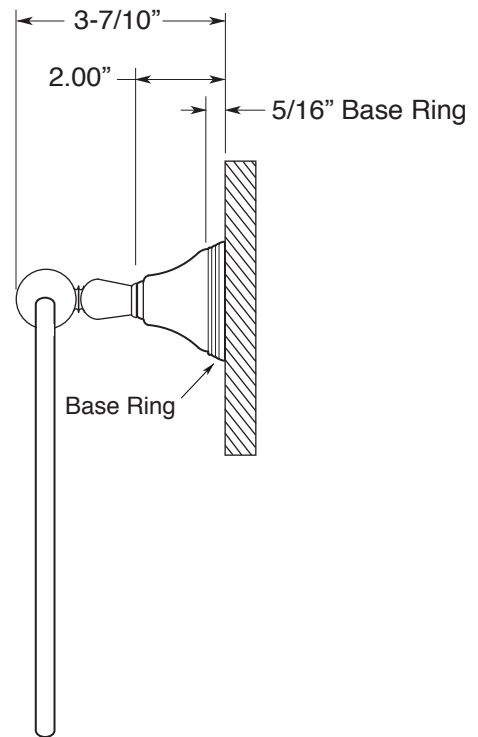

FEATURES:

- All brass construction.
- Available in all Sigma finishes. Warranty varies according to finish selection.
- Mounting bracket and screws are supplied.

Series 01
 Towel Ring
 1.01TR00

TOP VIEW

FRONT VIEW

SIDE VIEW

Note: Measurements are subject to change or cancellation. No responsibility is assumed for use of superseded or voided pages.