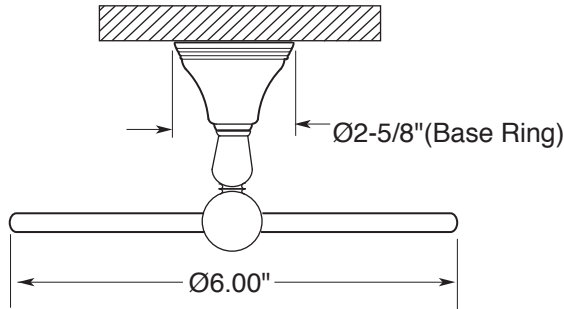

FEATURES:

- All brass construction.
- Available in all Sigma finishes. Warranty varies according to finish selection.
- Mounting bracket and screws are supplied.

Series 01
 Towel Ring
 1.01TR00

TOP VIEW

FRONT VIEW

SIDE VIEW

Note: Measurements are subject to change or cancellation. No responsibility is assumed for use of superseded or voided pages.