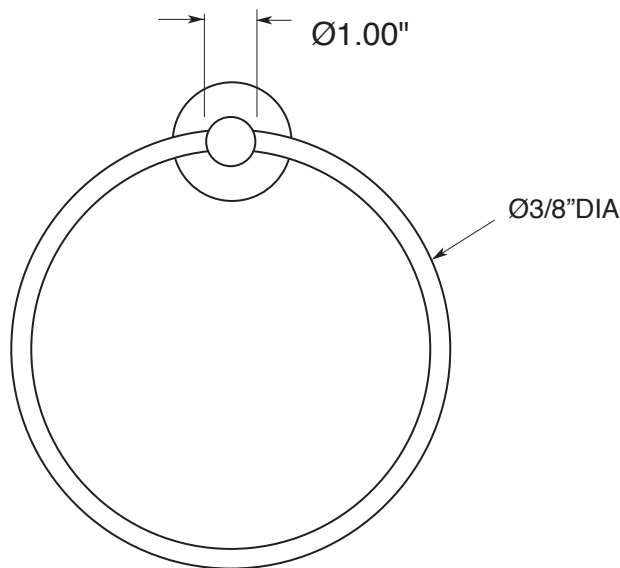

FEATURES:

- All brass construction.
- Available in all Sigma finishes. Warranty varies according to finish selection.
- Mounting bracket and screws are supplied.

Series 01
 Towel Ring
 1.01TR00

TOP VIEW

FRONT VIEW

SIDE VIEW

Note: Measurements are subject to change or cancellation. No responsibility is assumed for use of superseded or voided pages.