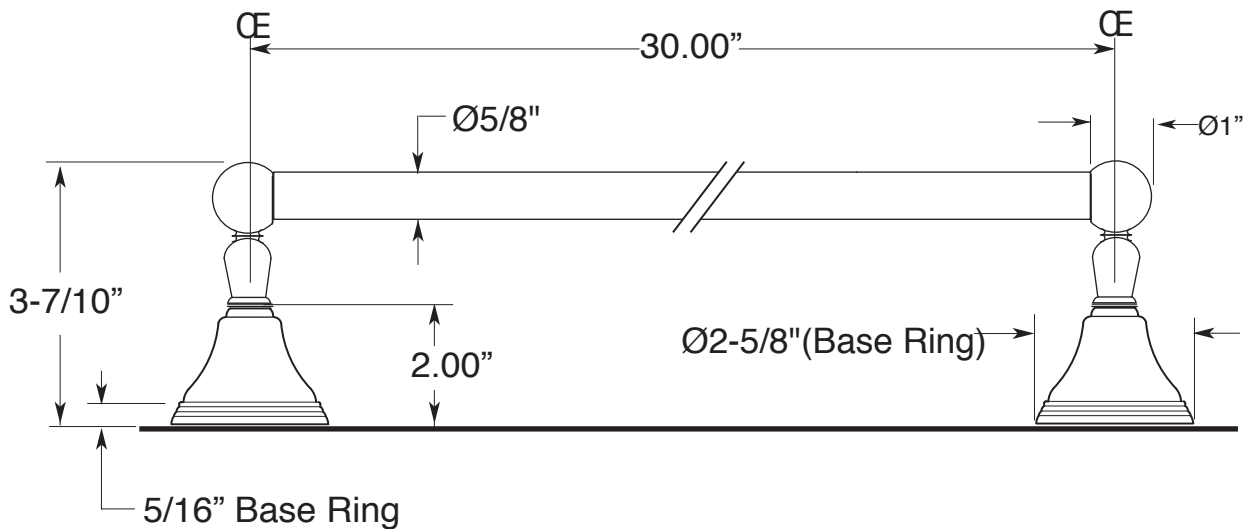

FEATURES:

- All brass construction.
- Available in all Sigma finishes. Warranty varies according to finish selection.
- Mounting bracket and screws are supplied.

Series 01
30" Towel Bar
1.01TB30

Note: Measurements are subject to change or cancellation. No responsibility is assumed for use of superseded or voided pages.