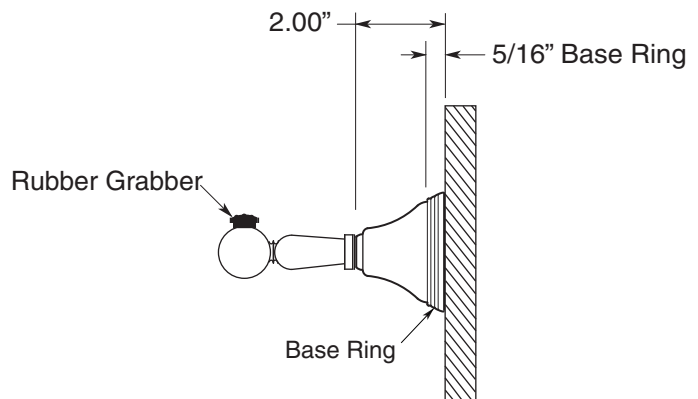

FEATURES:

- All brass construction.
- Available in all Sigma finishes. Warranty varies according to finish selection.
- Mounting bracket and screws are supplied.

Series 01
Robe Hook
1.01RH00

TOP VIEW

FRONT VIEW

SIDE VIEW

Note: Measurements are subject to change or cancellation. No responsibility is assumed for use of superseded or voided pages.