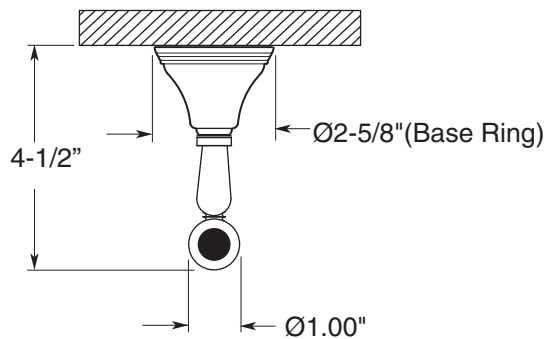

FEATURES:

- All brass construction.
- Available in all Sigma finishes. Warranty varies according to finish selection.
- Mounting bracket and screws are supplied.

Series 01
Robe Hook
1.01RH00

TOP VIEW

FRONT VIEW

SIDE VIEW

Note: Measurements are subject to change or cancellation. No responsibility is assumed for use of superseded or voided pages.