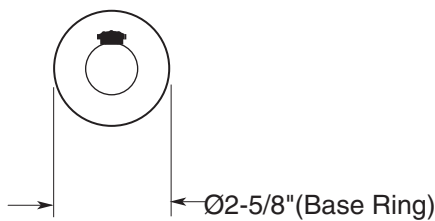

FEATURES:

- All brass construction.
- Available in all Sigma finishes. Warranty varies according to finish selection.
- Mounting bracket and screws are supplied.

Series 01
Robe Hook
1.01RH00

TOP VIEW

FRONT VIEW

SIDE VIEW

Note: Measurements are subject to change or cancellation. No responsibility is assumed for use of superseded or voided pages.