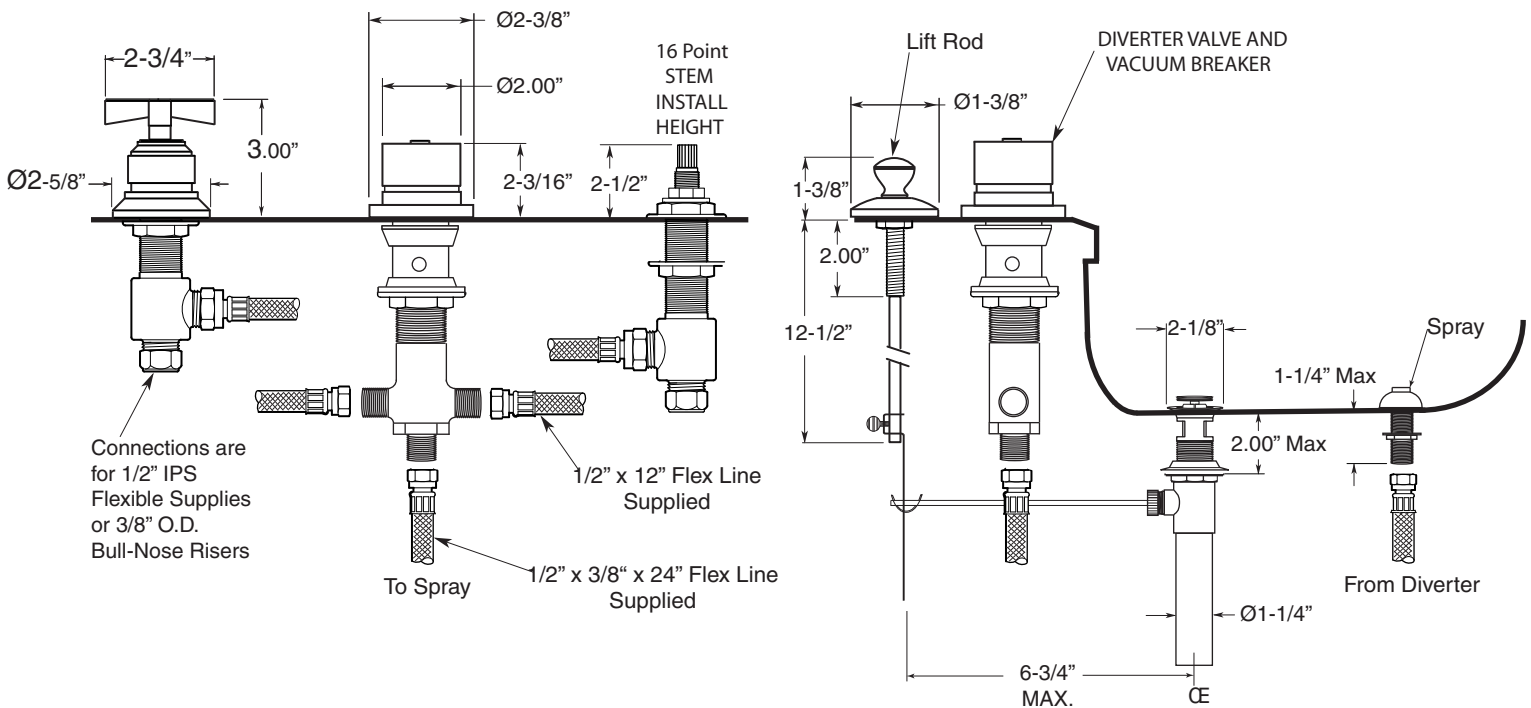

**Specifications**

*Series 620*

**3-Hold Bidet Set  
Moderne Cross Handle**

1.009490

**FEATURES:**

- All brass construction.
- Hot & Cold valves and Diverter require 1-1/4" holes Max.
- Includes pop-up drain assembly with overflow. Longer ball rod available on request, P/N: APS.11.019
- Integral vacuum breaker with transfer valve
- Diverter controls water flow between douche spray & flushing rim
- Flexible hose connections supplied.
- Quarter turn ceramic disc valve cartridge.
- Available in all finishes. Warranty varies according to finish selection.
- Certified to meet and exceed the following codes and standards:  
ASME A112.18.1-2005/CSAB125.1-2005

Note: Measurements are subject to change or cancellation. No responsibility is assumed for use of superseded or voided pages.