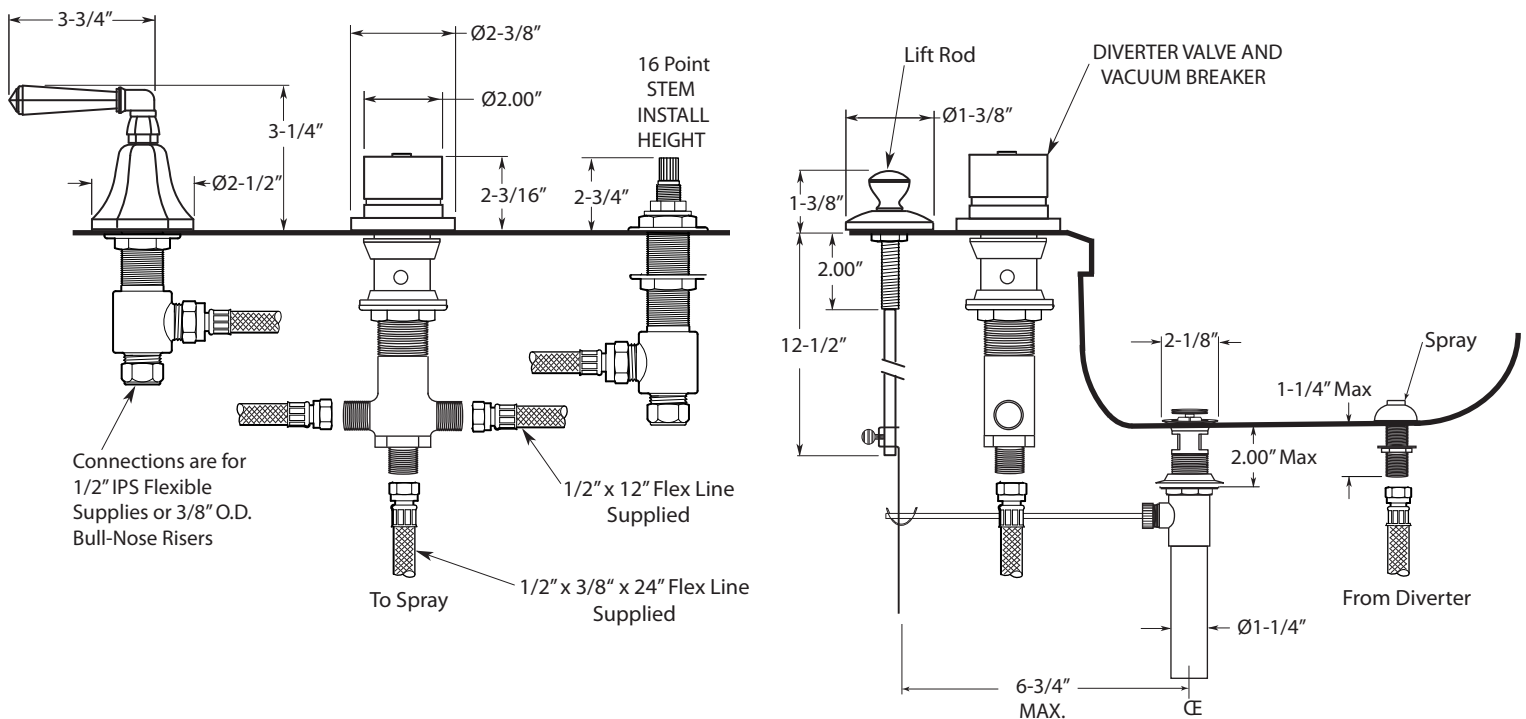

Specifications

*Series 720*

**3-Hole Bidet Faucet  
Valencia Handle**

**1.007490**

FEATURES:

- All brass construction.
- Hot & Cold valves and Diverter require 1-1/4" holes Max.
- Includes pop-up drain assembly with overflow. Longer ball rod available on request, P/N: APS.11.019
- Integral vacuum breaker with transfer valve
- Diverter controls water flow between douche spray & flushing rim
- Flexible hose connections supplied.
- Quarter turn ceramic disc valve cartridge.
- Available in all finishes. Warranty varies according to finish selection.
- Certified to meet and exceed the following codes and standards:  
ASME A112.18.1-2005/CSAB125.1-2005

Note: Measurements are subject to change or cancellation. No responsibility is assumed for use of superseded or voided pages.