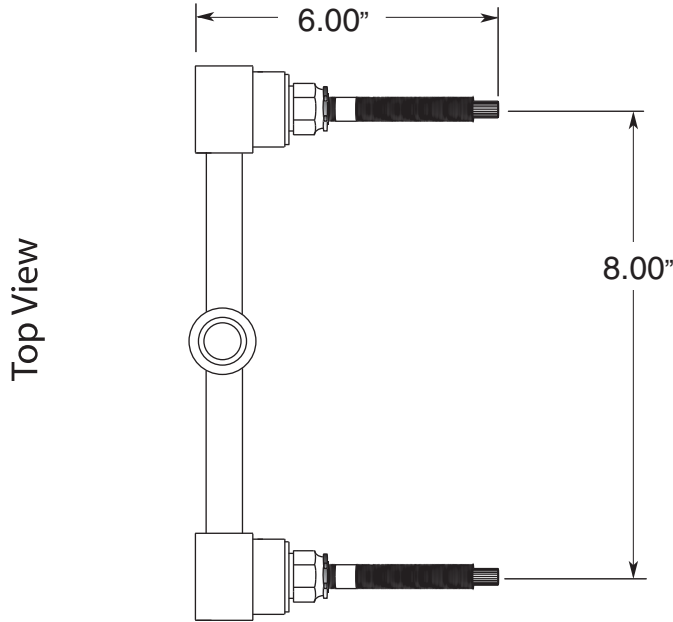

Features:

- Forged brass construction
- 10" Center to Center available on request
- Meets: ASME A112.18.1-2005/CSAB125.1-2005

2 Valve Shower Set
8" Spread
1.007442
Valencia Handle

(1.007442T Trim Only)

Note: Measurements are subject to change or cancellation. No responsibility is assumed for use of superseded or voided pages.