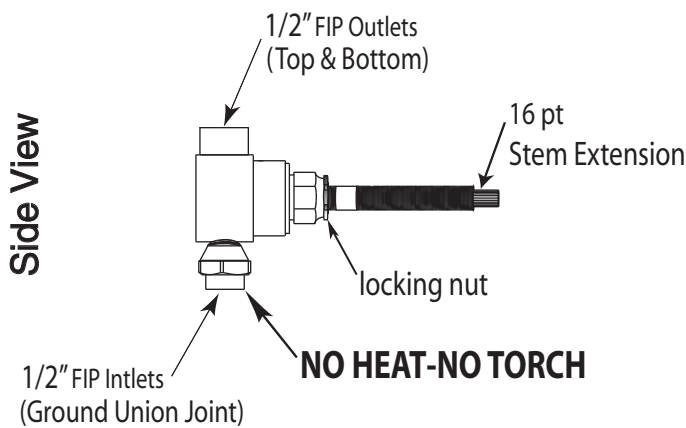

Features:

- Forged brass construction
- 10" Center to Center available on request
- Meets: ASME A112.18.1-2005/CSAB125.1-2005

2 Valve Shower Set
8" Spread
1.007442
Valencia Handle

(1.007442T Trim Only)

Note: Measurements are subject to change or cancellation. No responsibility is assumed for use of superseded or voided pages.