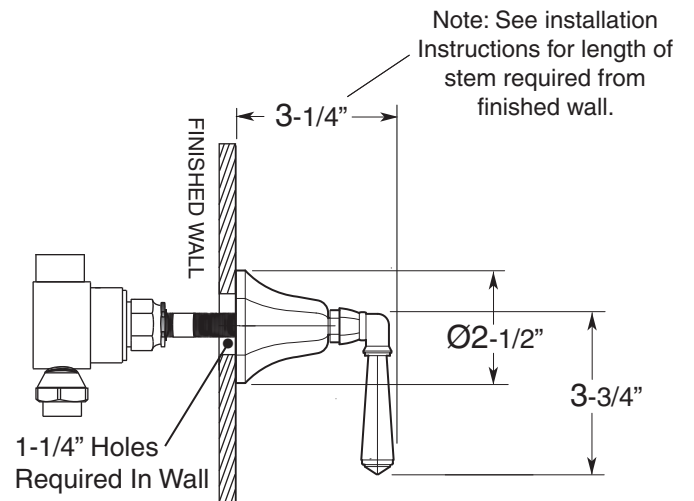

Features:

- Forged brass construction
- 10" Center to Center available on request
- Meets: ASME A112.18.1-2005/CSAB125.1-2005

2 Valve Shower Set
8" Spread
1.007442
Valencia Handle

(1.007442T Trim Only)

Note: Measurements are subject to change or cancellation. No responsibility is assumed for use of superseded or voided pages.