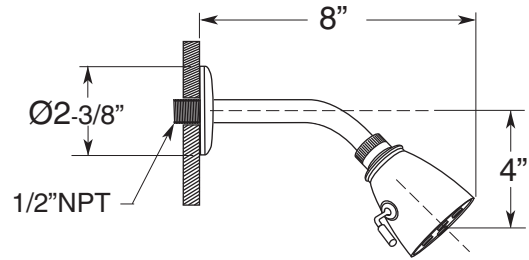

Features:

- Forged brass construction
- 10" Center to Center available on request
- Meets: ASME A112.18.1-2005/CSAB125.1-2005

2 Valve Shower Set
8" Spread
1.007442
Valencia Handle

(1.007442T Trim Only)

Note: Measurements are subject to change or cancellation. No responsibility is assumed for use of superseded or voided pages.