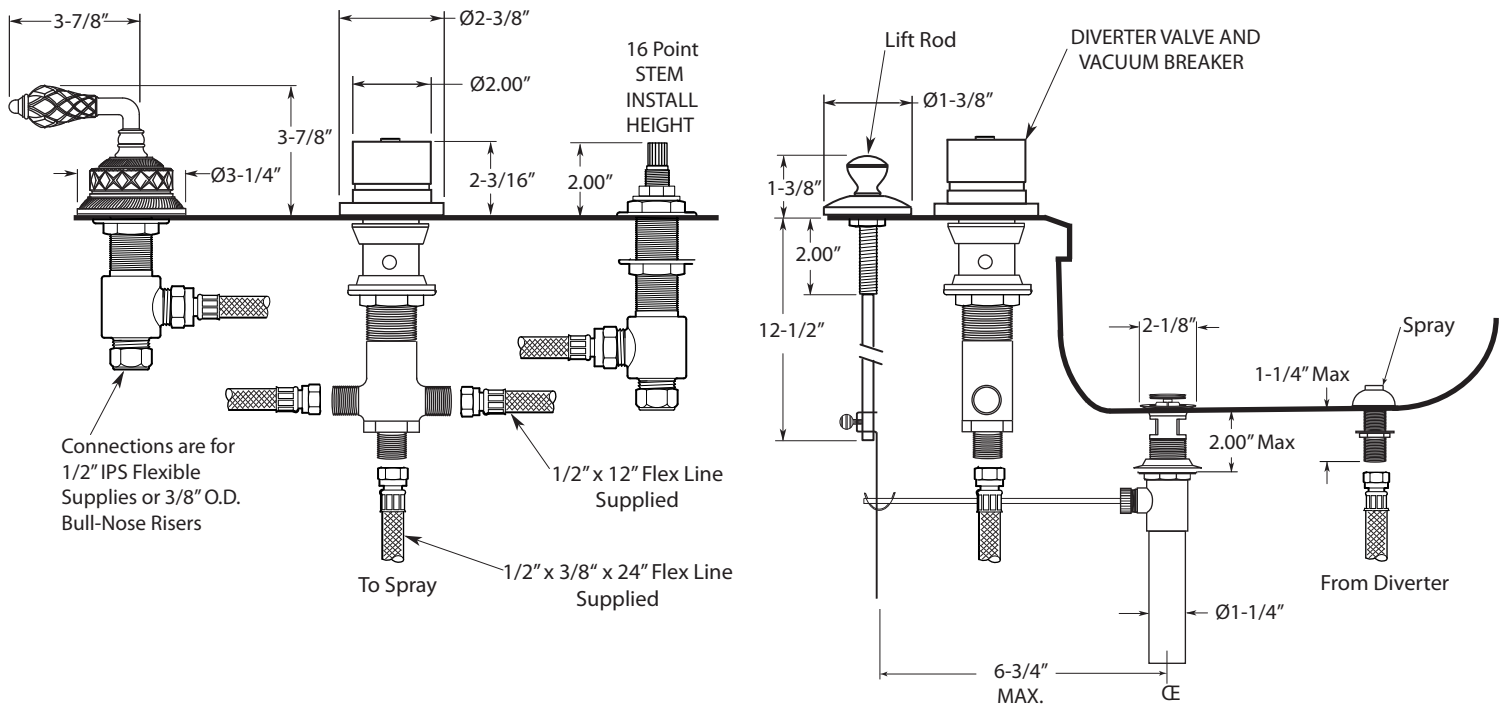

Specifications

Series 1200/2200

**3-Hole Bidet Faucet
Luxembourg Handle
(Crystal Lever & Escutcheon)**

1.006590

FEATURES:

- All brass construction.
- Hot & Cold valves and Diverter require 1-1/4" holes Max.
- Includes pop-up drain assembly with overflow. Longer ball rod available on request, P/N: APS.11.019
- Integral vacuum breaker with transfer valve
- Diverter controls water flow between douche spray & flushing rim
- Flexible hose connections supplied.
- Quarter turn ceramic disc valve cartridge.
- Available in all finishes. Warranty varies according to finish selection.
- Certified to meet and exceed the following codes and standards:
ASME A112.18.1-2005/CSAB125.1-2005

Note: Measurements are subject to change or cancellation. No responsibility is assumed for use of superseded or voided pages.