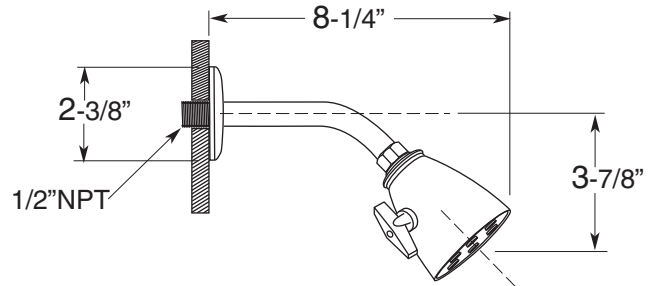

SPECIFICATIONS

2 Valve Shower Set

8" Spread

1.006542D

Luxembourg Handle

(Crystal Lever and Escutcheon)

(1.006542DT Trim Only)

Features:

- Forged brass construction
- 8" Center to Center valve (18.30.008)
- 10" Center to Center valve available on request (18.30.141)
- Replacement ceramic disc cartridges:
COLD 18.30.035 / HOT 18.30.036
- Includes 6 Plunger Deluxe Showerhead (18.10.024)
- Certified to meet or exceed the following codes and standards:
ASME A112.18.1/CSAB 125.1-2011

Note: Measurements are subject to change or cancellation. No responsibility is assumed for use of superseded or voided pages.