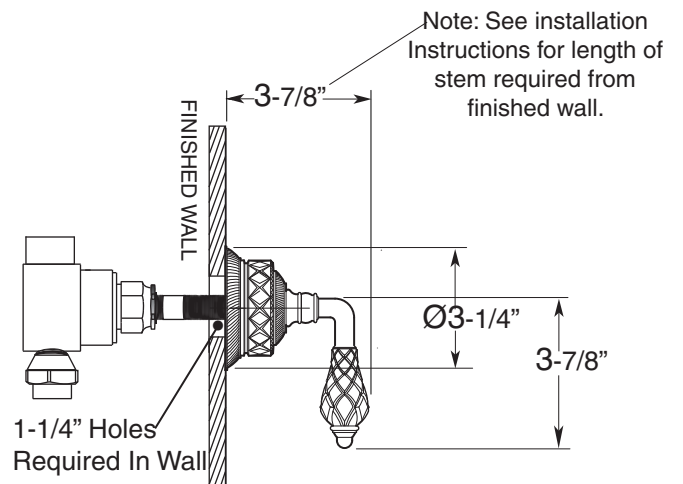

SPECIFICATIONS

2 Valve Shower Set

8" Spread

1.006542D

Luxembourg Handle

(Crystal Lever and Escutcheon)

(1.006542DT Trim Only)

Features:

- Forged brass construction
- 8" Center to Center valve (18.30.008)
- 10" Center to Center valve available on request (18.30.141)
- Replacement ceramic disc cartridges:
COLD 18.30.035 / HOT 18.30.036
- Includes 6 Plunger Deluxe Showerhead (18.10.024)
- Certified to meet or exceed the following codes and standards:
ASME A112.18.1/CSAB 125.1-2011

Note: Measurements are subject to change or cancellation. No responsibility is assumed for use of superseded or voided pages.