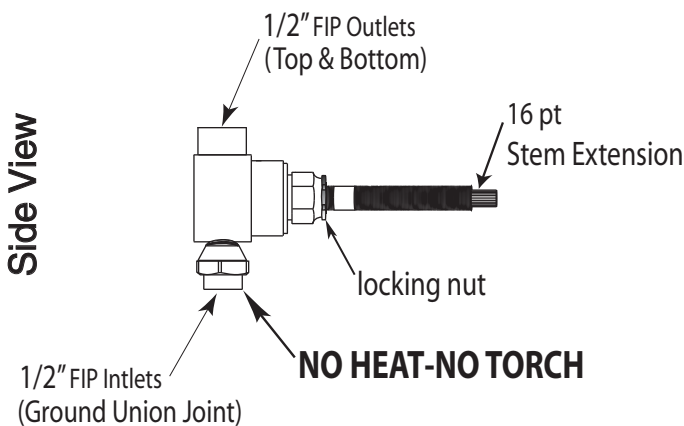

SPECIFICATIONS

2 Valve Shower Set

8" Spread

1.006542D

Luxembourg Handle

(Crystal Lever and Escutcheon)

(1.006542DT Trim Only)

Features:

- Forged brass construction
- 8" Center to Center valve (18.30.008)
- 10" Center to Center valve available on request (18.30.141)
- Replacement ceramic disc cartridges:
COLD 18.30.035 / HOT 18.30.036
- Includes 6 Plunger Deluxe Showerhead (18.10.024)
- Certified to meet or exceed the following codes and standards:
ASME A112.18.1/CSAB 125.1-2011

Note: Measurements are subject to change or cancellation. No responsibility is assumed for use of superseded or voided pages.