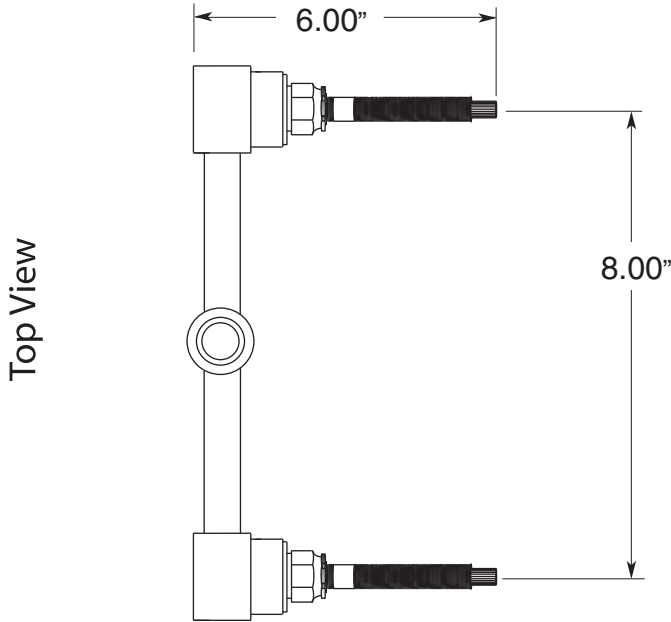

SPECIFICATIONS

2 Valve Shower Set

8" Spread

1.006542D

Luxembourg Handle

(Crystal Lever and Escutcheon)

(1.006542DT Trim Only)

Features:

- Forged brass construction
- 8" Center to Center valve (18.30.008)
- 10" Center to Center valve available on request (18.30.141)
- Replacement ceramic disc cartridges:
COLD 18.30.035 / HOT 18.30.036
- Includes 6 Plunger Deluxe Showerhead (18.10.024)
- Certified to meet or exceed the following codes and standards:
ASME A112.18.1/CSAB 125.1-2011

Note: Measurements are subject to change or cancellation. No responsibility is assumed for use of superseded or voided pages.