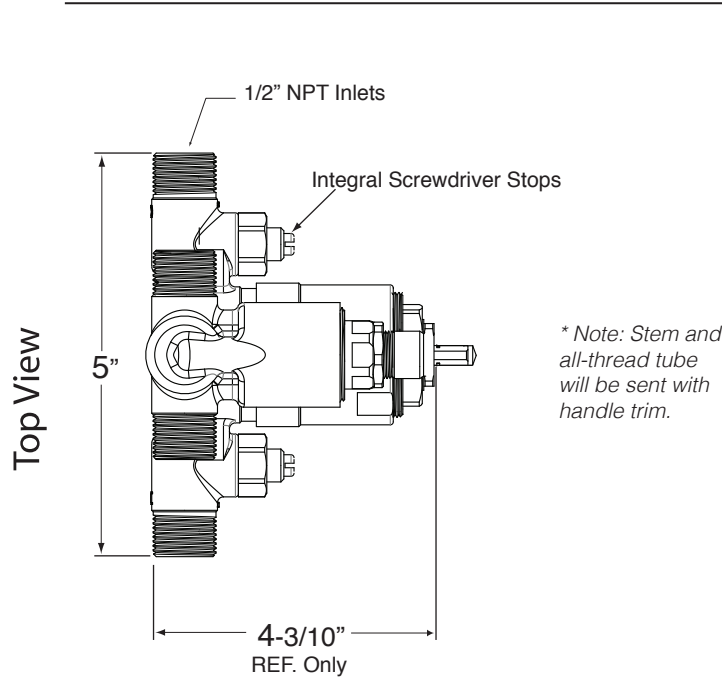

TechData

SPECIFICATIONS

Bordeaux

Features:

- Forged brass construction
- Valve cartridge 18.30.893
- Diverter Cartridge: 18.30.898
- Adjustable hot limit safety stop
- Reversible cartridge
- 4.5 GPM @ 45 PSI
- Certified to meet or exceed the following codes and standards:
ASME A112.18.1/CSAB 125.1-2011

Pressure Balance
Shower by Shower Set
1.006467
(1.006467T Trim Only)

Note: MUST purchase showerhead, arm, flange, and handshower option separately.

Note: Measurements are subject to change or cancellation. No responsibility is assumed for use of superseded or voided pages.