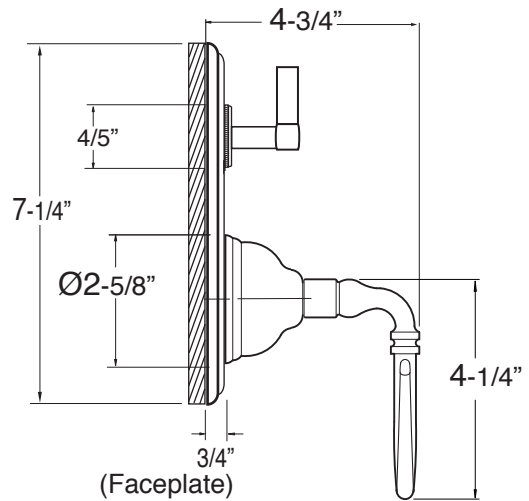

TechData

SPECIFICATIONS

Bordeaux

Features:

- Forged brass construction
- Valve cartridge 18.30.893
- Diverter Cartridge: 18.30.898
- Adjustable hot limit safety stop
- Reversible cartridge
- 4.5 GPM @ 45 PSI
- Certified to meet or exceed the following codes and standards:
ASME A112.18.1/CSAB 125.1-2011

Pressure Balance
Shower by Shower Set
1.006467
(1.006467T Trim Only)

Note: MUST purchase showerhead, arm, flange, and handshower option separately.

Note: Measurements are subject to change or cancellation. No responsibility is assumed for use of superseded or voided pages.