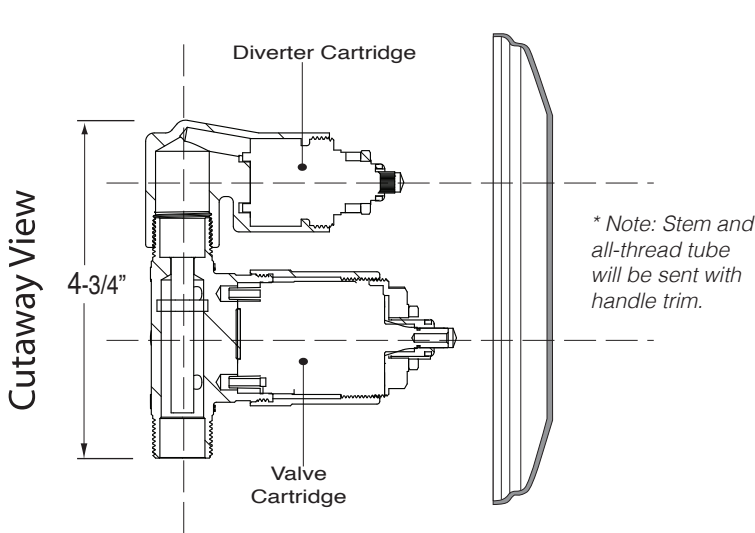

TechData

SPECIFICATIONS

Bordeaux

Features:

- Forged brass construction
- Valve cartridge 18.30.893
- Diverter Cartridge: 18.30.898
- Adjustable hot limit safety stop
- Reversible cartridge
- 4.5 GPM @ 45 PSI
- Certified to meet or exceed the following codes and standards:
ASME A112.18.1/CSAB 125.1-2011

Pressure Balance
Shower by Shower Set
1.006467
(1.006467T Trim Only)

Note: MUST purchase showerhead, arm, flange, and handshower option separately.

Note: Measurements are subject to change or cancellation. No responsibility is assumed for use of superseded or voided pages.