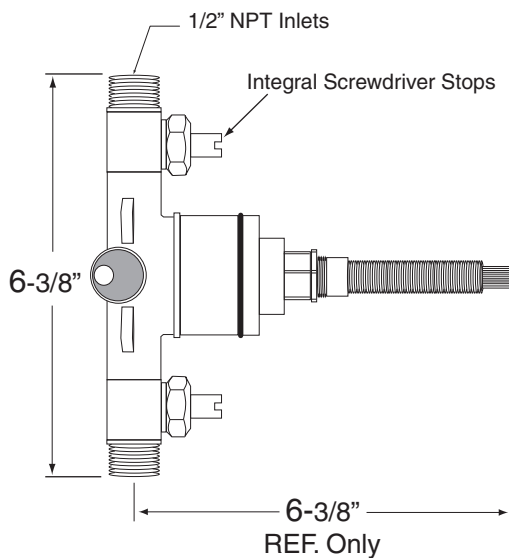

Features:

- Forged brass construction
- Ceramic disk valve cartridge 18.30.865
- Adjustable hot limit safety stop
- Reversible cartridge
- 5.6 GPM @ 45 PSI
- Certified to meet or exceed the following codes and standards:
ASME A112.18.1/CSAB 125.1-2011

Pressure Balance Shower Set
1.006464
(1.006464T Trim Only)

Cutaway View

Top View

Note: Measurements are subject to change or cancellation. No responsibility is assumed for use of superseded or voided pages.