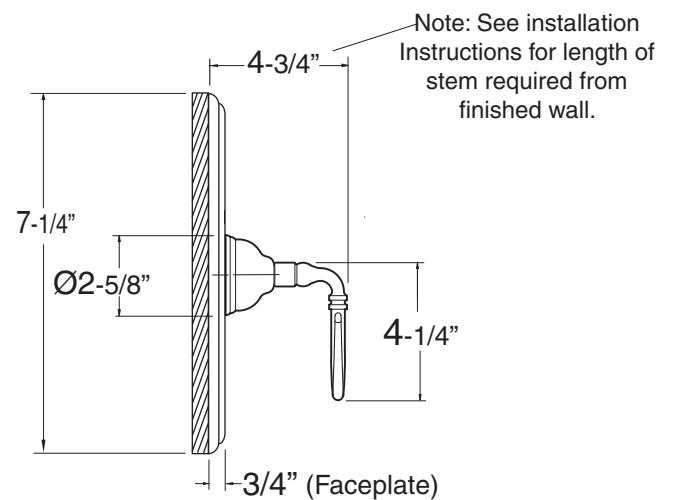

Features:

- Forged brass construction
- Ceramic disk valve cartridge 18.30.865
- Adjustable hot limit safety stop
- Reversible cartridge
- 5.6 GPM @ 45 PSI
- Certified to meet or exceed the following codes and standards:
ASME A112.18.1/CSAB 125.1-2011

Pressure Balance Shower Set
1.006464
(1.006464T Trim Only)

Cutaway View

Top View

Note: Measurements are subject to change or cancellation. No responsibility is assumed for use of superseded or voided pages.