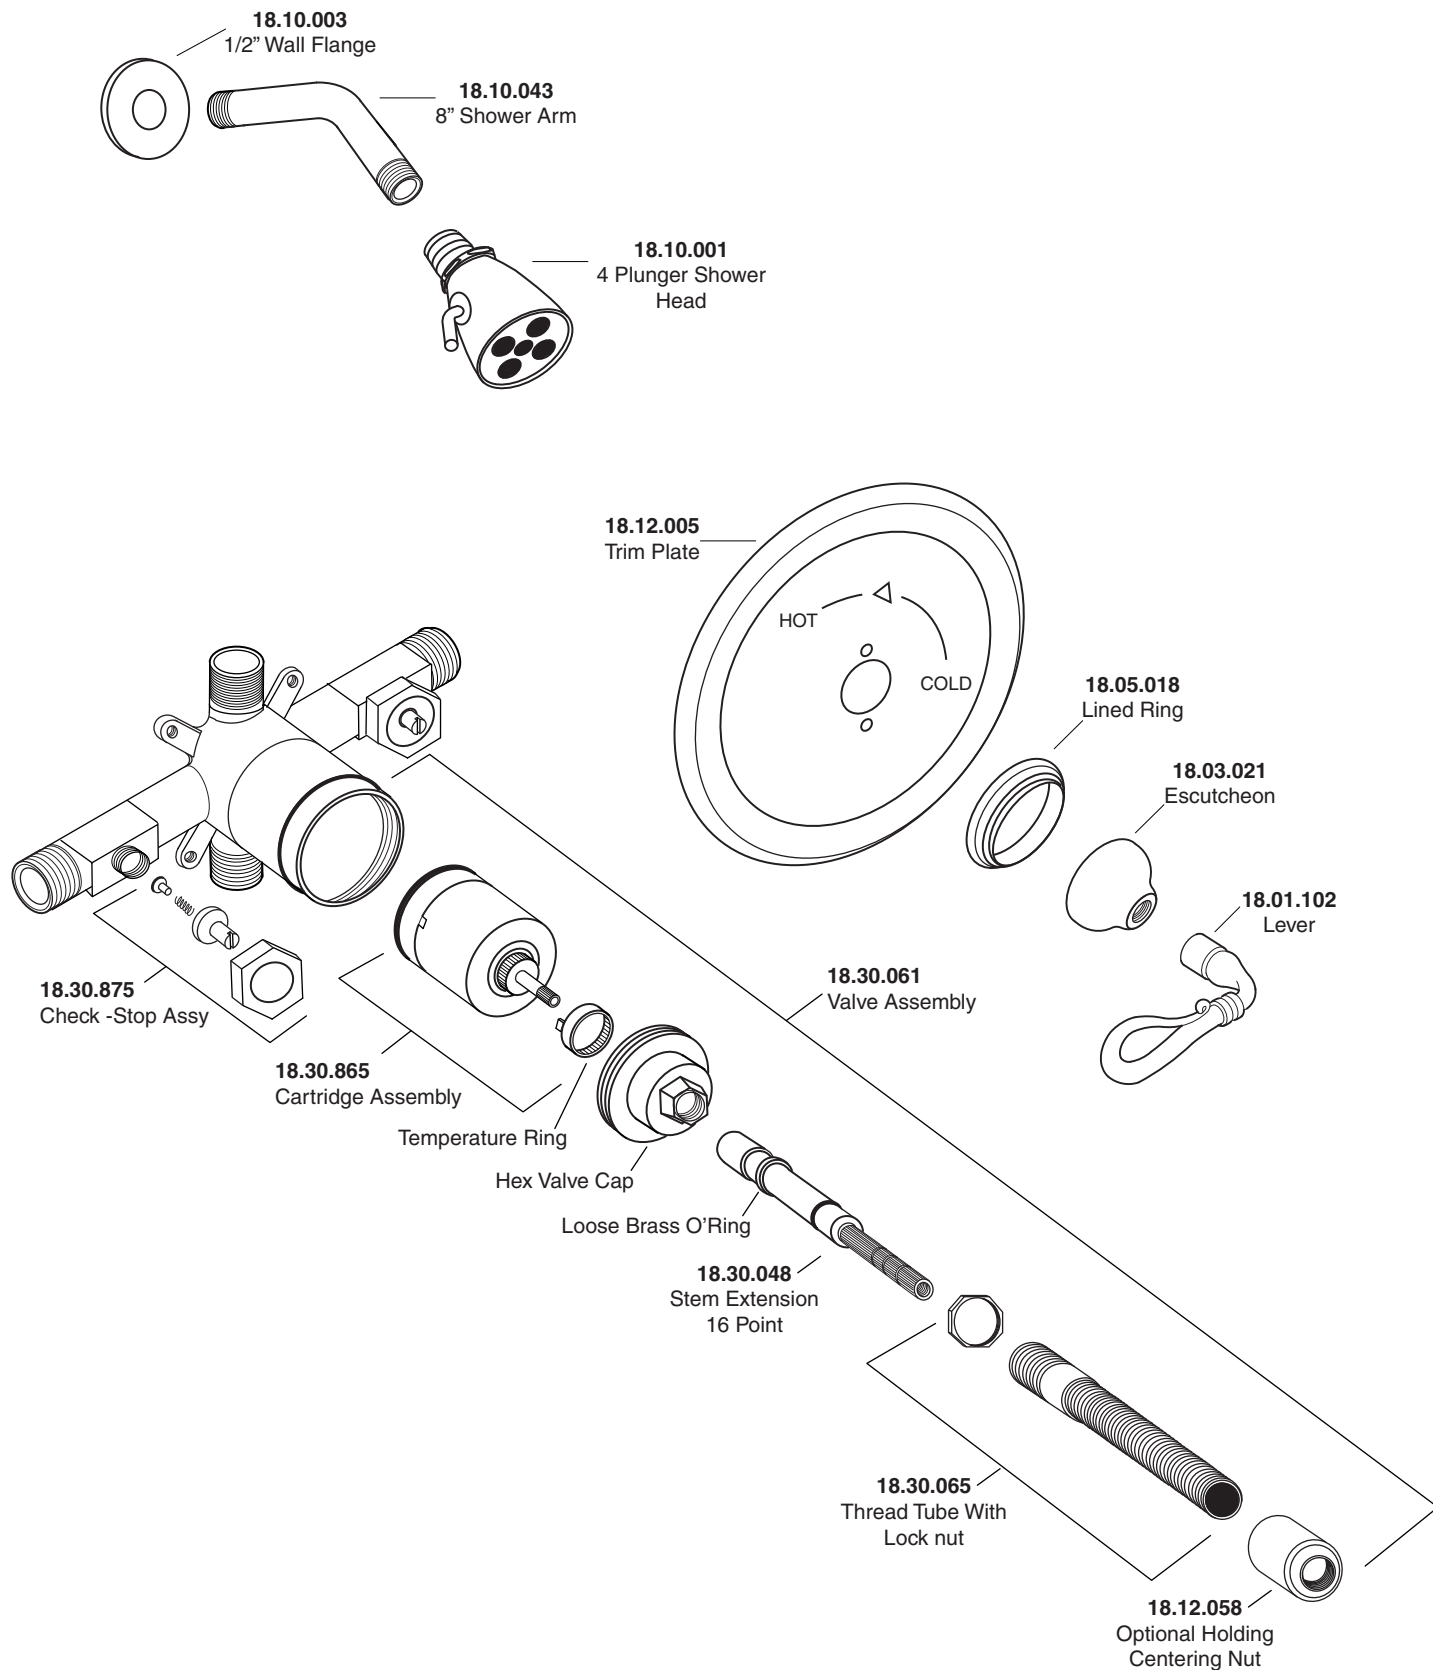

Features:

- Forged brass construction
- Ceramic disk valve cartridge 18.30.865
- Adjustable hot limit safety stop
- Reversible cartridge
- 5.6 GPM @ 45 PSI
- Certified to meet or exceed the following codes and standards:
ASME A112.18.1/CSAB 125.1-2011

Pressure Balance Shower Set
1.006464
(1.006464T Trim Only)

Cutaway View

Top View

Note: Measurements are subject to change or cancellation. No responsibility is assumed for use of superseded or voided pages.

Parts List
Bordeaux
Pressure Balance Shower Set

American Faucet & Coatings Corporation.

Tel: 760-598-5895, Toll Free Fax 800-621-8383, customerservice@sigmafaucet.com