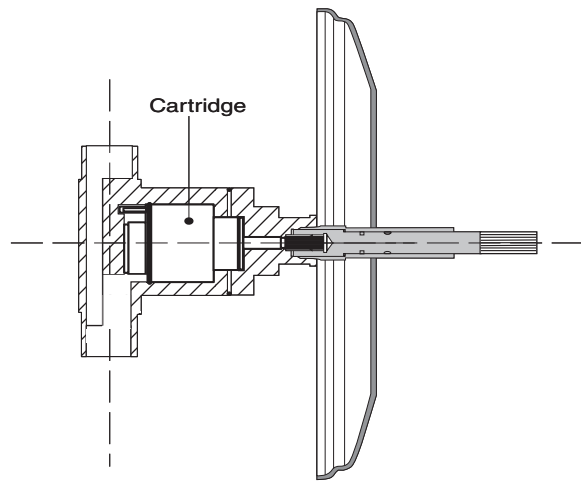

Features:

- Forged brass construction
- Ceramic disk valve cartridge 18.30.865
- Adjustable hot limit safety stop
- Reversible cartridge
- 5.6 GPM @ 45 PSI
- Certified to meet or exceed the following codes and standards:
ASME A112.18.1/CSAB 125.1-2011

Pressure Balance Shower Set
1.006464
(1.006464T Trim Only)

Cutaway View

Top View

Note: Measurements are subject to change or cancellation. No responsibility is assumed for use of superseded or voided pages.