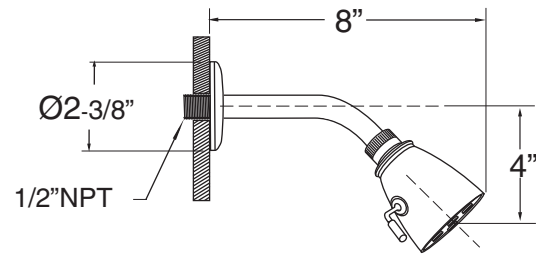

Features:

- Forged brass construction
- Ceramic disk valve cartridge 18.30.865
- Adjustable hot limit safety stop
- Reversible cartridge
- 5.6 GPM @ 45 PSI
- Certified to meet or exceed the following codes and standards:
ASME A112.18.1/CSAB 125.1-2011

Pressure Balance Shower Set
1.006464
(1.006464T Trim Only)

Cutaway View

Top View

Note: Measurements are subject to change or cancellation. No responsibility is assumed for use of superseded or voided pages.