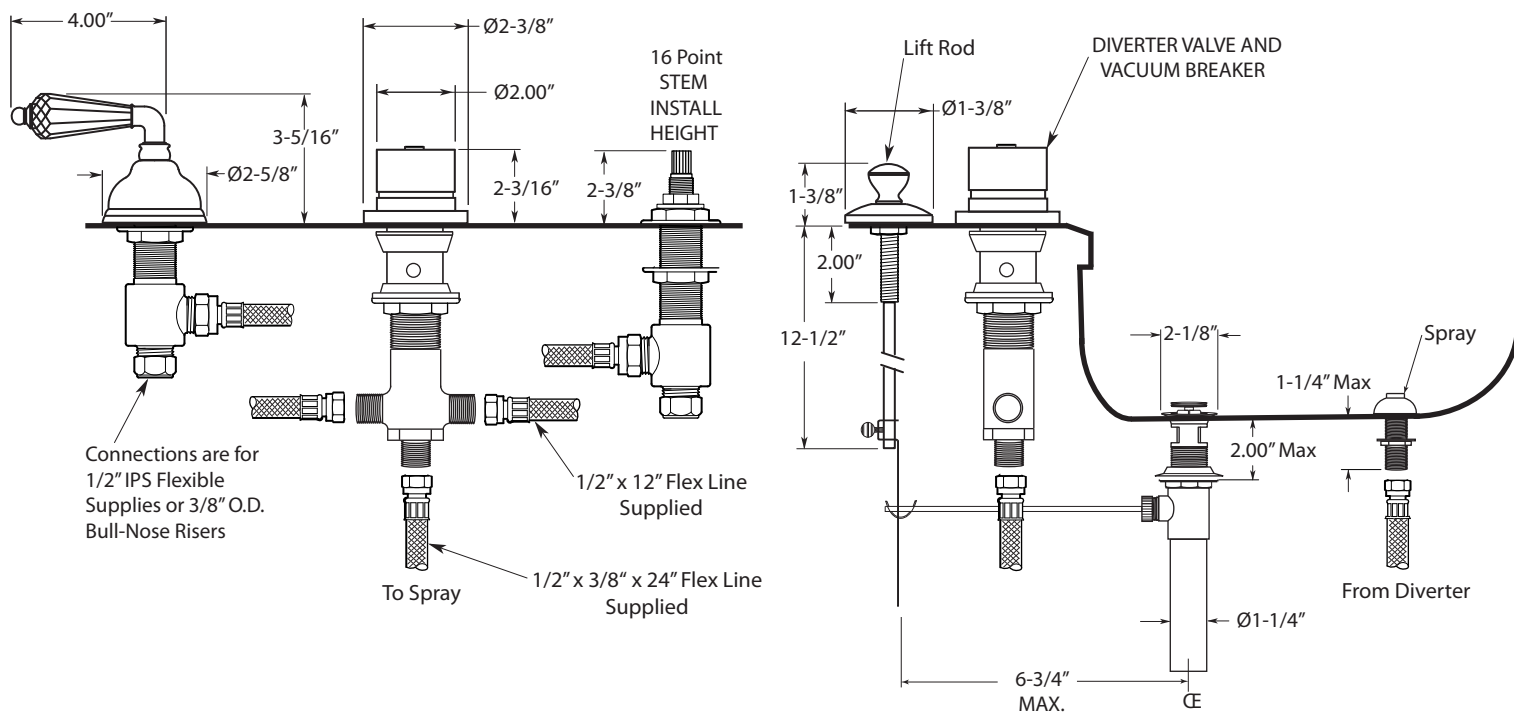

Specifications

Series 400

**3-Hole Bidet Faucet
Portofino Handle
(Crystal Lever)**

1.006390

FEATURES:

- All brass construction.
- Hot & Cold valves and Diverter require 1-1/4" holes Max.
- Includes pop-up drain assembly with overflow. Longer ball rod available on request, P/N: APS.11.019
- Integral vacuum breaker with transfer valve
- Diverter controls water flow between douche spray & flushing rim
- Flexible hose connections supplied.
- Quarter turn ceramic disc valve cartridge.
- Available in all finishes. Warranty varies according to finish selection.
- Certified to meet and exceed the following codes and standards:
ASME A112.18.1-2005/CSAB125.1-2005

Note: Measurements are subject to change or cancellation. No responsibility is assumed for use of superseded or voided pages.