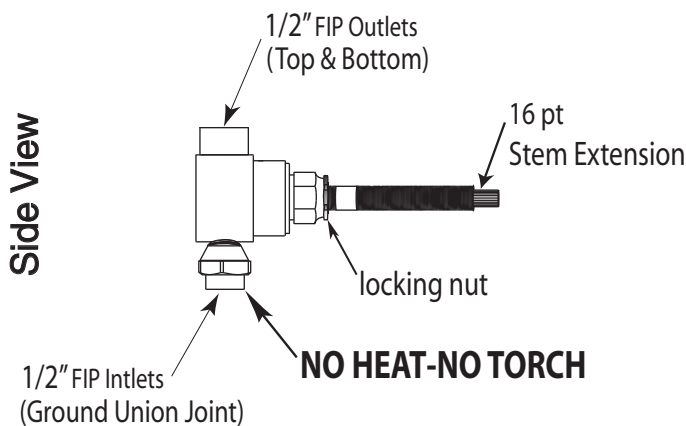

SPECIFICATIONS

2 Valve Shower Set

8" Spread

1.006342

Portofino Lever

(Crystal Lever)

(1.006342T Trim Only)

Features:

- Forged brass construction
- 8" Center to Center valve (18.30.008)
- 10" Center to Center valve available on request (18.30.141)
- Replacement ceramic disc cartridges:
COLD 18.30.035 / HOT 18.30.036
- Certified to meet or exceed the following codes and standards:
ASME A112.18.1/CSAB 125.1-2011

Note: Measurements are subject to change or cancellation. No responsibility is assumed for use of superseded or voided pages.