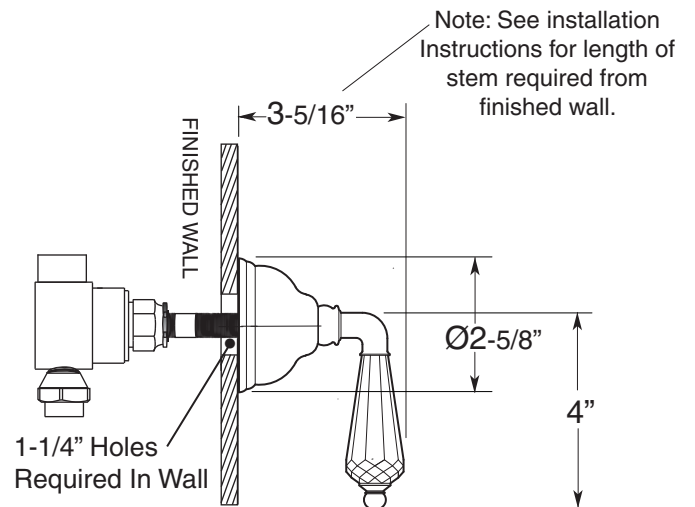

SPECIFICATIONS

2 Valve Shower Set

8" Spread

1.006342

Portofino Lever

(Crystal Lever)

(1.006342T Trim Only)

Features:

- Forged brass construction
- 8" Center to Center valve (18.30.008)
- 10" Center to Center valve available on request (18.30.141)
- Replacement ceramic disc cartridges:
COLD 18.30.035 / HOT 18.30.036
- Certified to meet or exceed the following codes and standards:
ASME A112.18.1/CSAB 125.1-2011

Note: Measurements are subject to change or cancellation. No responsibility is assumed for use of superseded or voided pages.