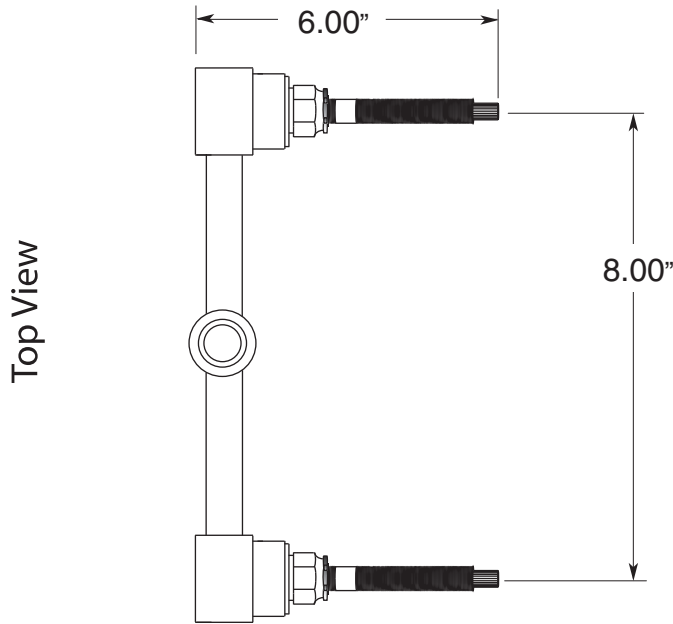

SPECIFICATIONS

2 Valve Shower Set

8" Spread

1.006342

Portofino Lever

(Crystal Lever)

(1.006342T Trim Only)

Features:

- Forged brass construction
- 8" Center to Center valve (18.30.008)
- 10" Center to Center valve available on request (18.30.141)
- Replacement ceramic disc cartridges:
COLD 18.30.035 / HOT 18.30.036
- Certified to meet or exceed the following codes and standards:
ASME A112.18.1/CSAB 125.1-2011

Note: Measurements are subject to change or cancellation. No responsibility is assumed for use of superseded or voided pages.