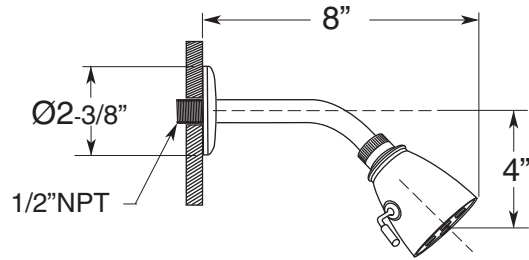

SPECIFICATIONS

2 Valve Shower Set

8" Spread

1.006342

Portofino Lever

(Crystal Lever)

(1.006342T Trim Only)

Features:

- Forged brass construction
- 8" Center to Center valve (18.30.008)
- 10" Center to Center valve available on request (18.30.141)
- Replacement ceramic disc cartridges:
COLD 18.30.035 / HOT 18.30.036
- Certified to meet or exceed the following codes and standards:
ASME A112.18.1/CSAB 125.1-2011

Note: Measurements are subject to change or cancellation. No responsibility is assumed for use of superseded or voided pages.