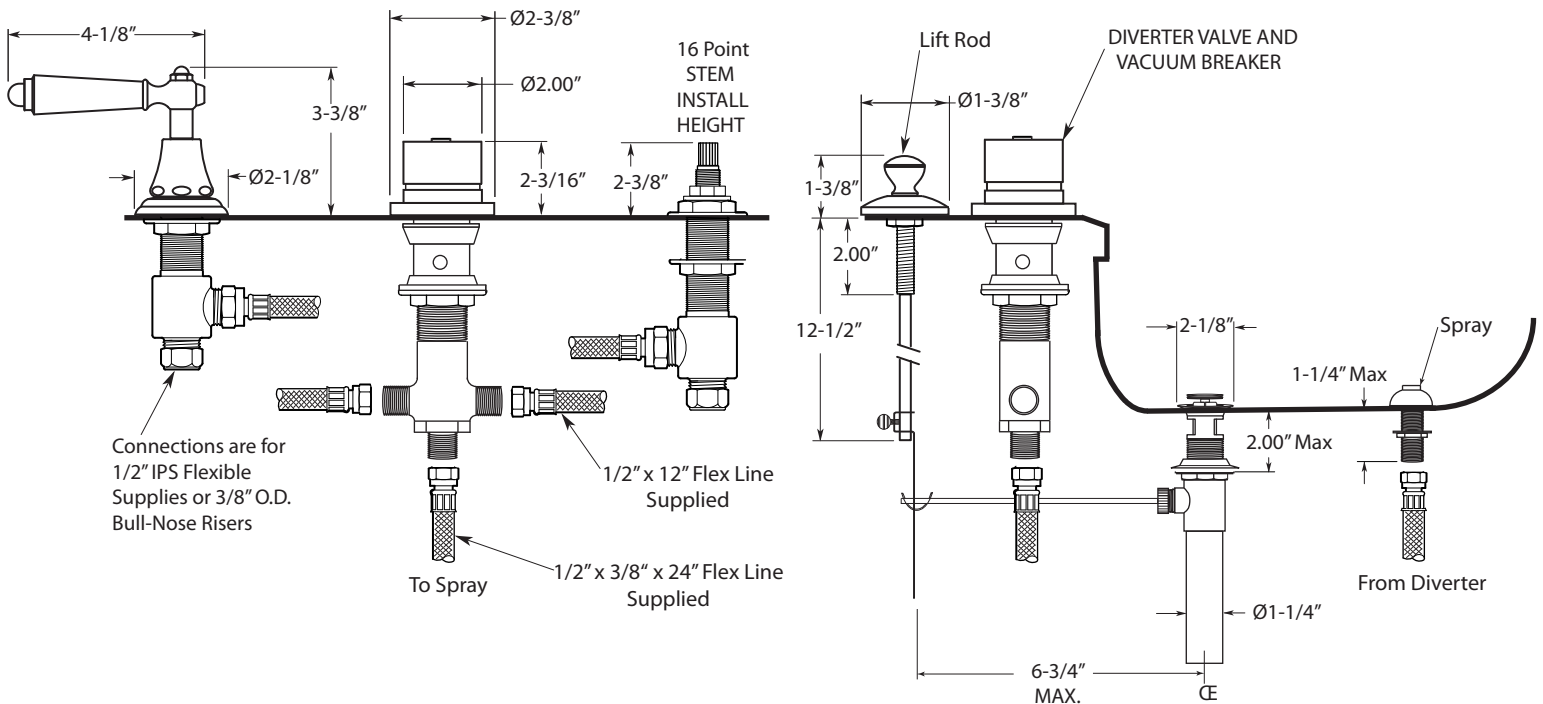

**Specifications**

*Series 350*

**3-Hole Bidet Faucet  
Orleans Handle  
(Porcelain Lever)**

**1.005790**

**FEATURES:**

- All brass construction.
- Hot & Cold valves and Diverter require 1-1/4" holes Max.
- Includes pop-up drain assembly with overflow. Longer ball rod available on request, P/N: APS.11.019
- Integral vacuum breaker with transfer valve
- Diverter controls water flow between douche spray & flushing rim
- Flexible hose connections supplied.
- Quarter turn ceramic disc valve cartridge.
- Available in all finishes. Warranty varies according to finish selection.
- Certified to meet and exceed the following codes and standards:  
ASME A112.18.1-2005/CSAB125.1-2005

Note: Measurements are subject to change or cancellation. No responsibility is assumed for use of superseded or voided pages.