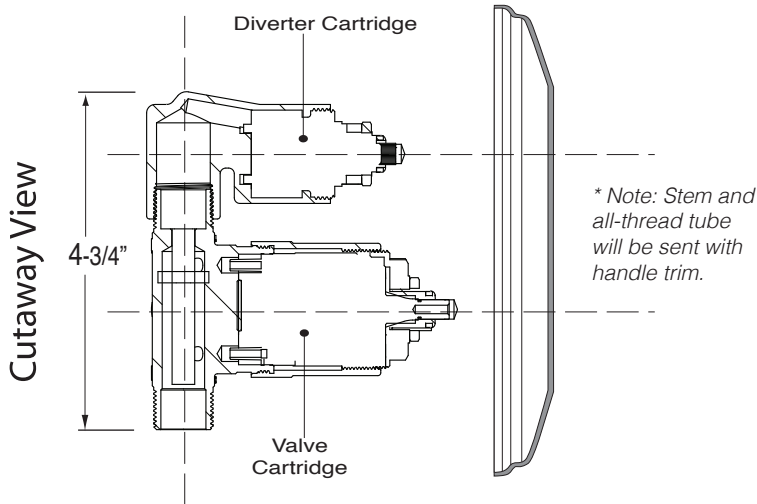

Loire
Pressure Balance
Shower by Shower Set
1.005667
(1.005667T Trim Only)

Features:

- Forged brass construction
- Valve cartridge 18.30.893
- Diverter Cartridge: 18.30.898
- Adjustable hot limit safety stop
- Reversible cartridge
- 4.5 GPM @ 45 PSI
- Certified to meet or exceed the following codes and standards:
ASME A112.18.1/CSAB 125.1-2011

Note: MUST purchase showerhead, arm, flange, and handshower option separately.

Note: Measurements are subject to change or cancellation. No responsibility is assumed for use of superseded or voided pages.