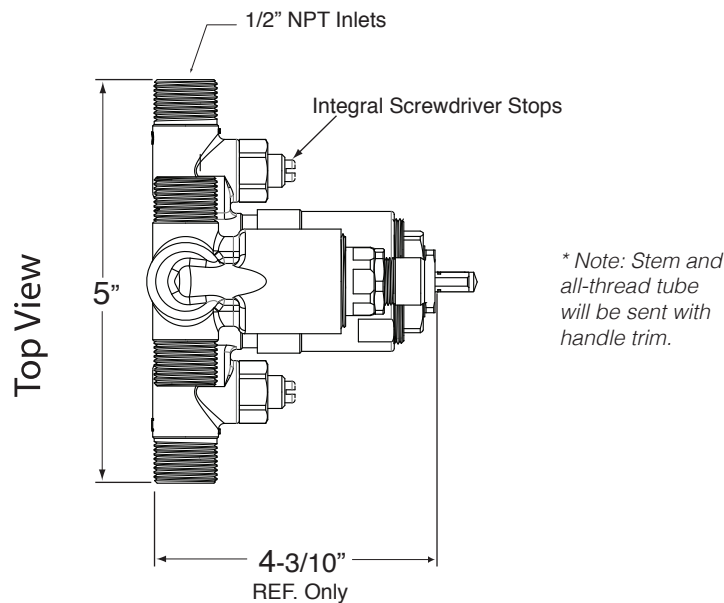

Loire
Pressure Balance
Shower by Shower Set
1.005667
(1.005667T Trim Only)

Features:

- Forged brass construction
- Valve cartridge 18.30.893
- Diverter Cartridge: 18.30.898
- Adjustable hot limit safety stop
- Reversible cartridge
- 4.5 GPM @ 45 PSI
- Certified to meet or exceed the following codes and standards:
ASME A112.18.1/CSAB 125.1-2011

Note: MUST purchase showerhead, arm, flange, and handshower option separately.

Note: Measurements are subject to change or cancellation. No responsibility is assumed for use of superseded or voided pages.