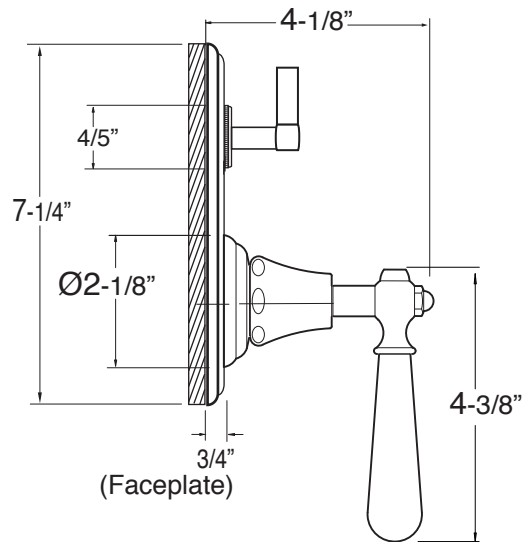

Loire
Pressure Balance
Shower by Shower Set
1.005667
(1.005667T Trim Only)

Features:

- Forged brass construction
- Valve cartridge 18.30.893
- Diverter Cartridge: 18.30.898
- Adjustable hot limit safety stop
- Reversible cartridge
- 4.5 GPM @ 45 PSI
- Certified to meet or exceed the following codes and standards:
ASME A112.18.1/CSAB 125.1-2011

Note: MUST purchase showerhead, arm, flange, and handshower option separately.

Note: Measurements are subject to change or cancellation. No responsibility is assumed for use of superseded or voided pages.