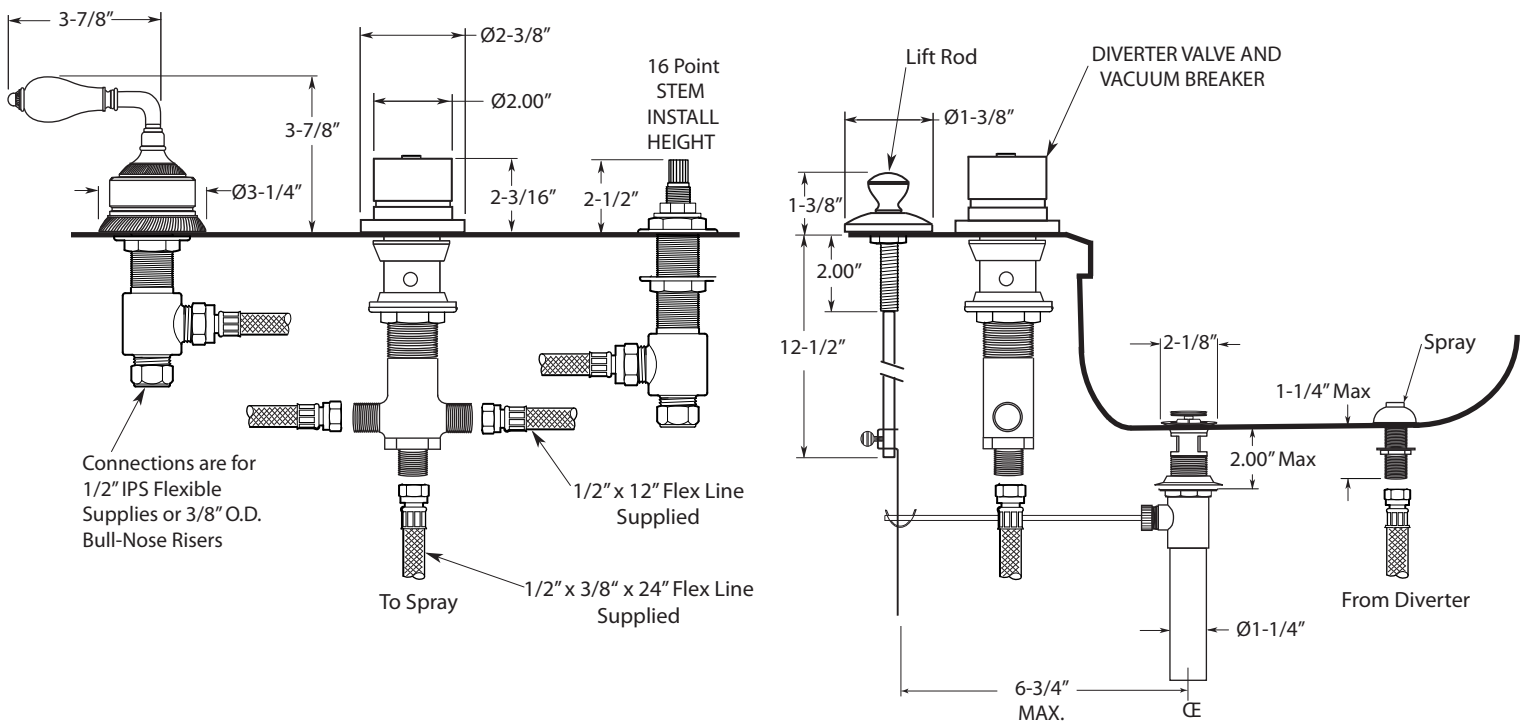

**Specifications**

*Series 1200/2200*

**3-Hole Bidet Faucet  
Venezia Handle  
( Marble Lever & Escutcheon )**

**1.002590**

**FEATURES:**

- All brass construction.
- Hot & Cold valves and Diverter require 1-1/4" holes Max.
- Includes pop-up drain assembly with overflow. Longer ball rod available on request, P/N: APS.11.019
- Integral vacuum breaker with transfer valve
- Diverter controls water flow between douche spray & flushing rim
- Flexible hose connections supplied.
- Quarter turn ceramic disc valve cartridge.
- Available in all finishes. Warranty varies according to finish selection.
- Certified to meet and exceed the following codes and standards:  
ASME A112.18.1-2005/CSAB125.1-2005

Note: Measurements are subject to change or cancellation. No responsibility is assumed for use of superseded or voided pages.