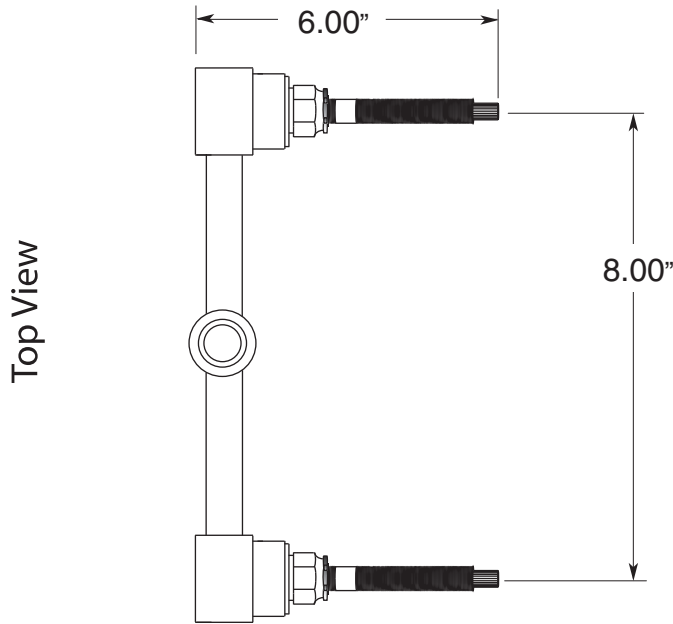

SPECIFICATIONS

2 Valve Shower Set

8" Spread

1.002542D

Venezia Lever

(Marble Lever & Escutcheon)

(1.002542DT Trim Only)

Features:

- Forged brass construction
- 8" Center to Center valve (18.30.008)
- 10" Center to Center valve available on request (18.30.141)
- Includes 6 Plunger Deluxe Showerhead (18.10.024)
- Replacement ceramic disc cartridges:
COLD 18.30.035 / HOT 18.30.036
- Certified to meet or exceed the following codes and standards:
ASME A112.18.1/CSAB 125.1-2011

Note: Measurements are subject to change or cancellation. No responsibility is assumed for use of superseded or voided pages.