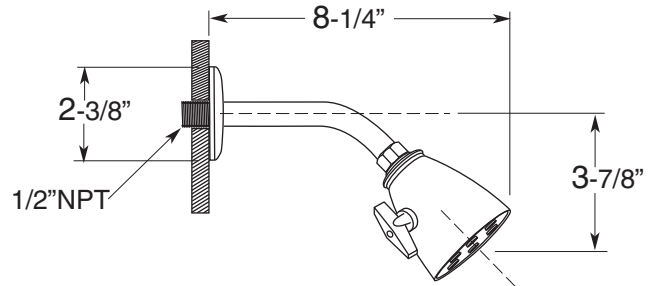

SPECIFICATIONS

2 Valve Shower Set

8" Spread

1.002542D

Venezia Lever

(Marble Lever & Escutcheon)

(1.002542DT Trim Only)

Features:

- Forged brass construction
- 8" Center to Center valve (18.30.008)
- 10" Center to Center valve available on request (18.30.141)
- Includes 6 Plunger Deluxe Showerhead (18.10.024)
- Replacement ceramic disc cartridges:
COLD 18.30.035 / HOT 18.30.036
- Certified to meet or exceed the following codes and standards:
ASME A112.18.1/CSAB 125.1-2011

Note: Measurements are subject to change or cancellation. No responsibility is assumed for use of superseded or voided pages.