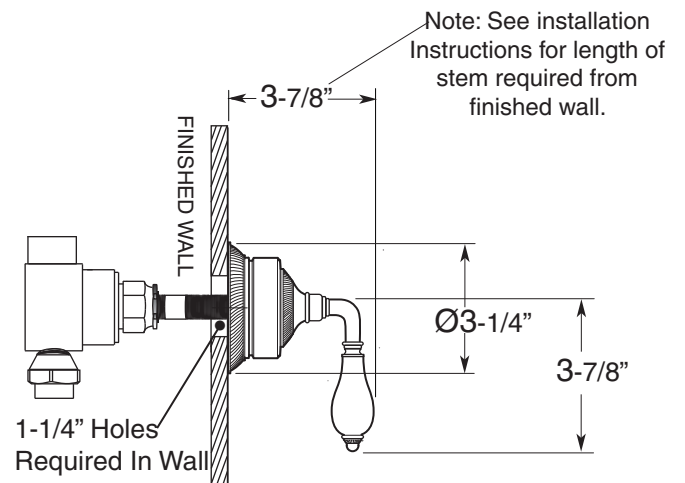

SPECIFICATIONS

2 Valve Shower Set

8" Spread

1.002542D

Venezia Lever

(Marble Lever & Escutcheon)

(1.002542DT Trim Only)

Features:

- Forged brass construction
- 8" Center to Center valve (18.30.008)
- 10" Center to Center valve available on request (18.30.141)
- Includes 6 Plunger Deluxe Showerhead (18.10.024)
- Replacement ceramic disc cartridges:
COLD 18.30.035 / HOT 18.30.036
- Certified to meet or exceed the following codes and standards:
ASME A112.18.1/CSAB 125.1-2011

Note: Measurements are subject to change or cancellation. No responsibility is assumed for use of superseded or voided pages.