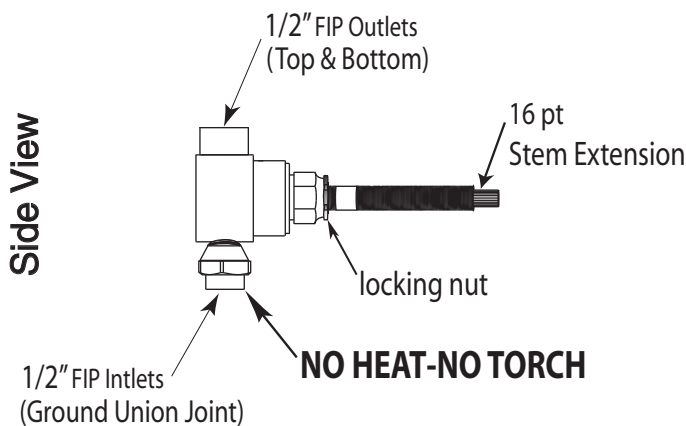

SPECIFICATIONS

2 Valve Shower Set

8" Spread

1.002542D

Venezia Lever

(Marble Lever & Escutcheon)

(1.002542DT Trim Only)

Features:

- Forged brass construction
- 8" Center to Center valve (18.30.008)
- 10" Center to Center valve available on request (18.30.141)
- Includes 6 Plunger Deluxe Showerhead (18.10.024)
- Replacement ceramic disc cartridges:
COLD 18.30.035 / HOT 18.30.036
- Certified to meet or exceed the following codes and standards:
ASME A112.18.1/CSAB 125.1-2011

Note: Measurements are subject to change or cancellation. No responsibility is assumed for use of superseded or voided pages.