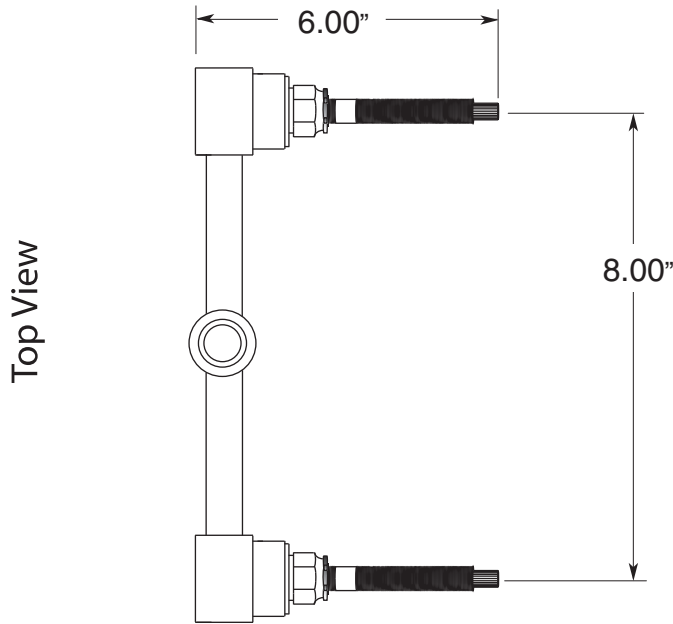

**SPECIFICATIONS**

**2 Valve Shower Set**

8" Spread

1.001742

Montreal Handle

(1.001742T Trim Only)

Features:

- Forged brass construction
- 8" Center to Center valve (18.30.008)
- 10" Center to Center valve available on request (18.30.141)
- Replacement ceramic disc cartridges:  
COLD 18.30.035 / HOT 18.30.036
- Certified to meet or exceed the following codes and standards:  
ASME A112.18.1/CSAB 125.1-2011

Note: Measurements are subject to change or cancellation. No responsibility is assumed for use of superseded or voided pages.