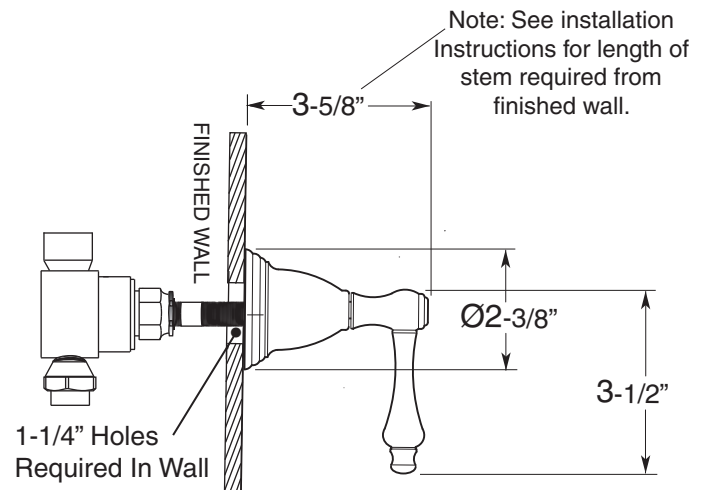

**SPECIFICATIONS**

**2 Valve Shower Set**

8" Spread

1.001742

Montreal Handle

(1.001742T Trim Only)

Features:

- Forged brass construction
- 8" Center to Center valve (18.30.008)
- 10" Center to Center valve available on request (18.30.141)
- Replacement ceramic disc cartridges:  
COLD 18.30.035 / HOT 18.30.036
- Certified to meet or exceed the following codes and standards:  
ASME A112.18.1/CSAB 125.1-2011

Note: Measurements are subject to change or cancellation. No responsibility is assumed for use of superseded or voided pages.