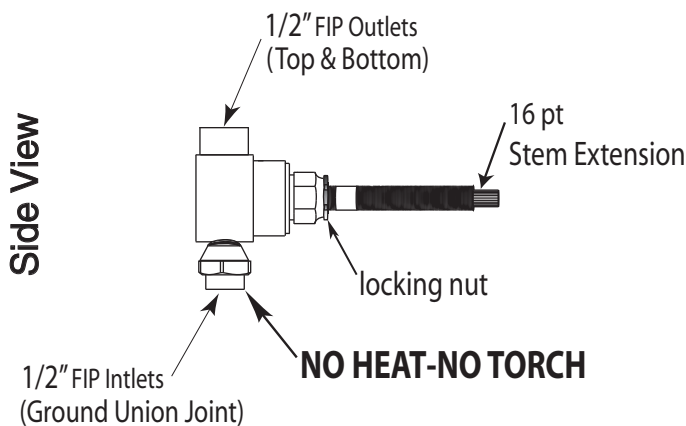

**SPECIFICATIONS**

**2 Valve Shower Set**

8" Spread

1.001742

Montreal Handle

(1.001742T Trim Only)

Features:

- Forged brass construction
- 8" Center to Center valve (18.30.008)
- 10" Center to Center valve available on request (18.30.141)
- Replacement ceramic disc cartridges:  
COLD 18.30.035 / HOT 18.30.036
- Certified to meet or exceed the following codes and standards:  
ASME A112.18.1/CSAB 125.1-2011

Note: Measurements are subject to change or cancellation. No responsibility is assumed for use of superseded or voided pages.