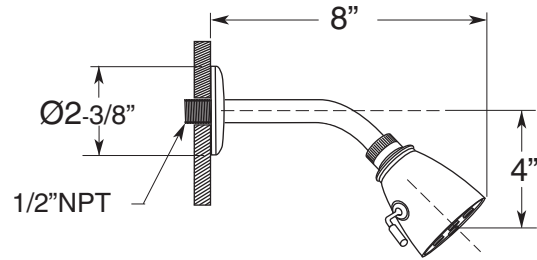

**SPECIFICATIONS**

**2 Valve Shower Set**

8" Spread

1.001742

Montreal Handle

(1.001742T Trim Only)

Features:

- Forged brass construction
- 8" Center to Center valve (18.30.008)
- 10" Center to Center valve available on request (18.30.141)
- Replacement ceramic disc cartridges:  
COLD 18.30.035 / HOT 18.30.036
- Certified to meet or exceed the following codes and standards:  
ASME A112.18.1/CSAB 125.1-2011

Note: Measurements are subject to change or cancellation. No responsibility is assumed for use of superseded or voided pages.