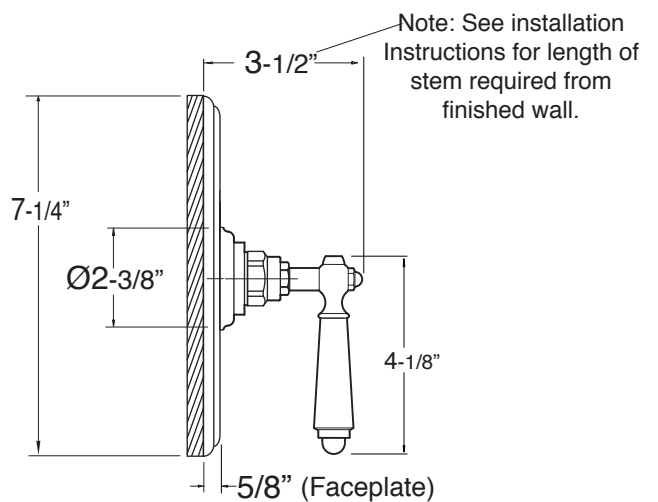

Aria

Pressure Balance Shower Set
with Traditional Showerhead
1.000164

(1.000164T - Trim Only)

Features:

- Forged brass construction
- Ceramic disk valve cartridge 18.30.865
- Adjustable hot limit safety stop
- Reversible cartridge
- 5.6 GPM @ 45 PSI
- Certified to meet or exceed the following codes and standards:
ASME A112.18.1/CSAB 125.1-2012

Cutaway View

Top View

Note: Measurements are subject to change or cancellation. No responsibility is assumed for use of superseded or voided pages.