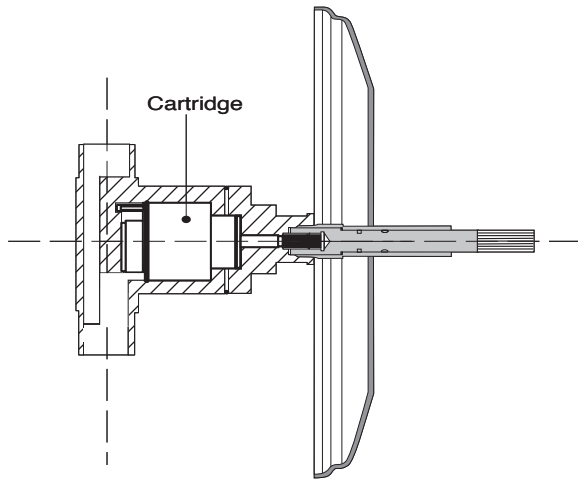

Aria

Pressure Balance Shower Set
with Traditional Showerhead
1.000164

(1.000164T - Trim Only)

Features:

- Forged brass construction
- Ceramic disk valve cartridge 18.30.865
- Adjustable hot limit safety stop
- Reversible cartridge
- 5.6 GPM @ 45 PSI
- Certified to meet or exceed the following codes and standards:
ASME A112.18.1/CSAB 125.1-2012

Cutaway View

Top View

Note: Measurements are subject to change or cancellation. No responsibility is assumed for use of superseded or voided pages.