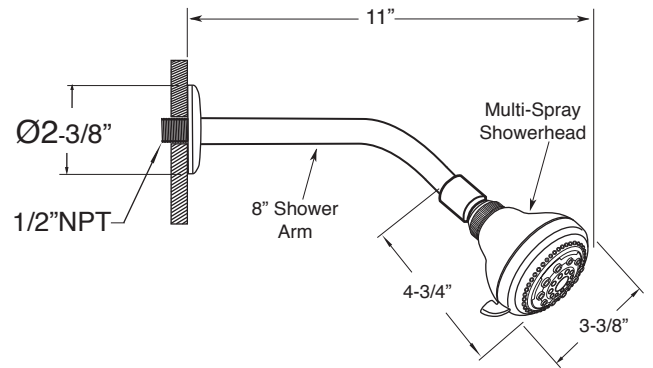

Aria

Pressure Balance Shower Set
with Traditional Showerhead
1.000164

(1.000164T - Trim Only)

Features:

- Forged brass construction
- Ceramic disk valve cartridge 18.30.865
- Adjustable hot limit safety stop
- Reversible cartridge
- 5.6 GPM @ 45 PSI
- Certified to meet or exceed the following codes and standards:
ASME A112.18.1/CSAB 125.1-2012

Cutaway View

Top View

Note: Measurements are subject to change or cancellation. No responsibility is assumed for use of superseded or voided pages.