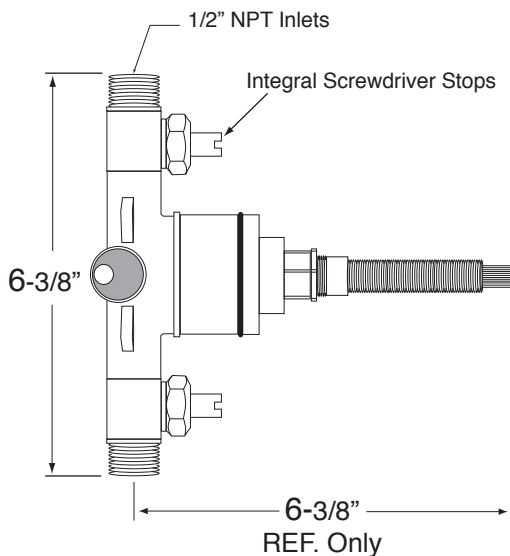

Aria

Pressure Balance Shower Set
with Traditional Showerhead
1.000164

(1.000164T - Trim Only)

Features:

- Forged brass construction
- Ceramic disk valve cartridge 18.30.865
- Adjustable hot limit safety stop
- Reversible cartridge
- 5.6 GPM @ 45 PSI
- Certified to meet or exceed the following codes and standards:
ASME A112.18.1/CSAB 125.1-2012

Cutaway View

Top View

Note: Measurements are subject to change or cancellation. No responsibility is assumed for use of superseded or voided pages.