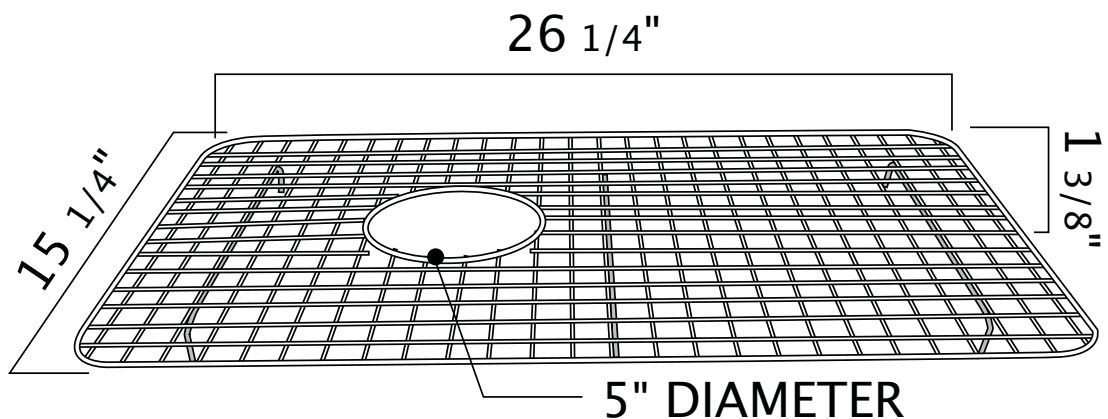

WARRANTY

- One Year on Manufacturer defects

Consult your local Rohlshowroom for additional information and specifications. For complete warranty details and a list of showrooms, go to www.rohlhome.com.