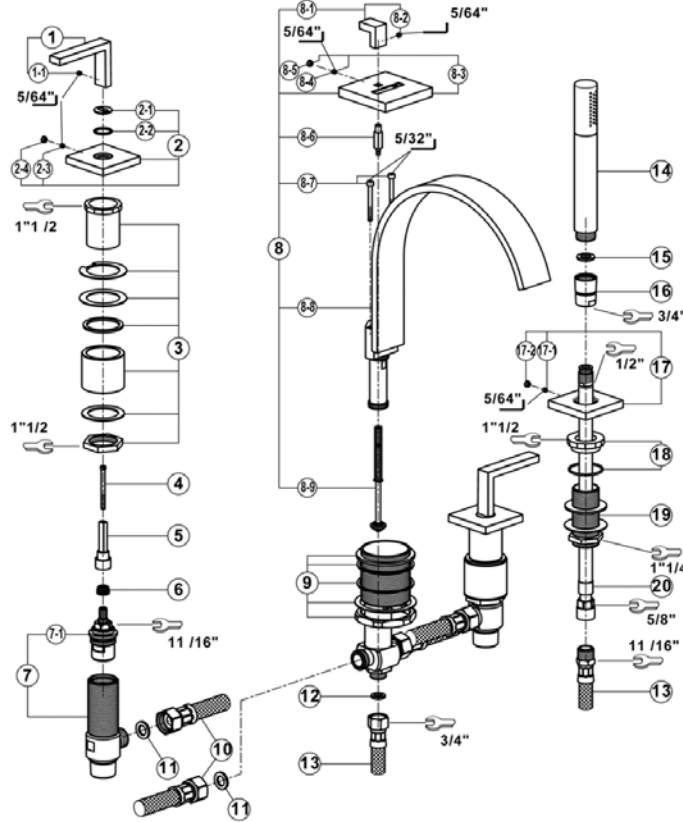

COLORS/FINISHES

- Polished Chrome
- Satin Nickel

WARRANTY

- Limited Lifetime

WA26L Spare Parts

POS.	DESCRIPTION	CODE
1	Handle "WA" for cold water	ZZ 94710 0
1-1	Screw stainless steel M.4	ZZ 93328 0
1	Handle "WA" for hot water	ZZ 94706 0
1-1	Screw stainless steel M.4	ZZ 93328 0
2	Escutcheon for basin mixer	ZZ 94703 0
2-1	Hole covering plate	ZZ 94705 0
2-2	Plastic ring	ZZ 94704 0
2-3	Screw stainless steel M.4	ZZ 93328 0
2-4	Hole covering cap	ZZ 93371 0
3	Installation set for deck mounted bath mixer	ZZ 94928 0
4	Screw M.4x45	ZZ 94733 0
5	Screw M.4x45	ZZ 94733 0
6	Complete broached reduction piece	ZZ 93330 0
7	Tail piece G.3/4" for hot water	ZZ 94929 0
7-1	Ceramic headvalve G.3/4" for hot water	ZZ 94251 0
7	Tail piece G.3/4" for cold water	ZZ 94930 0
7-1	Ceramic headvalve G.3/4" for cold water	ZZ 94252 0
8	Complete spout bath mixer with diverter	ZZ 94931 0
8	Complete spout bath mixer without diverter	ZZ 94932 0
8-1	Knob for diverter	ZZ 94933 0
8-2	Screw stainless steel M.4	ZZ 93328 0
8-3	Escutcheon for spout bath mixer with diverter	ZZ 94934 0
8-3	Escutcheon for spout bath mixer without diverter	ZZ 94935 0
8-4	Screw stainless steel M.4	ZZ 93328 0
8-5	Hole covering cap	ZZ 93371 0
8-6	Extension for diverter	ZZ 94936 0
8-7	Screw M.4x40	ZZ 94937 0
8-8	Spout bath mixer with diverter	ZZ 94938 0
8-8	Spout bath mixer without diverter	ZZ 94939 0
8-9	Diverter for bath mixer	ZZ 94940 0
9	Installation set for deck mounted spout	ZZ 94941 0
10	Flex 1/2" x 1/2"	ZZ 93077 0
11	Gasket rubber 18.5x11x2	ZZ 92714 0
12	Gasket rubber 3/8"	ZZ 92696 0
13	Flex 3/8" x 3/8" L.500	ZZ 93078 0
14	Minimal handshower	DS 01409 0
15	Gasket rubber 18.5x11x2	ZZ 92714 0
16	Connection for shower	ZZ 92680 0
17	Escutcheon for shower holder	ZZ 94942 0
17-1	Screw stainless steel M.4	ZZ 93328 0
17-2	Hole covering cap	ZZ 93371 0
18	Conic seat shower holder	ZZ 94943 0
19	Tube - deck mounted - shower	ZZ 92824 0
20	Flex 175cm Ø14 3/8" M.15x1	ZZ92 757 0