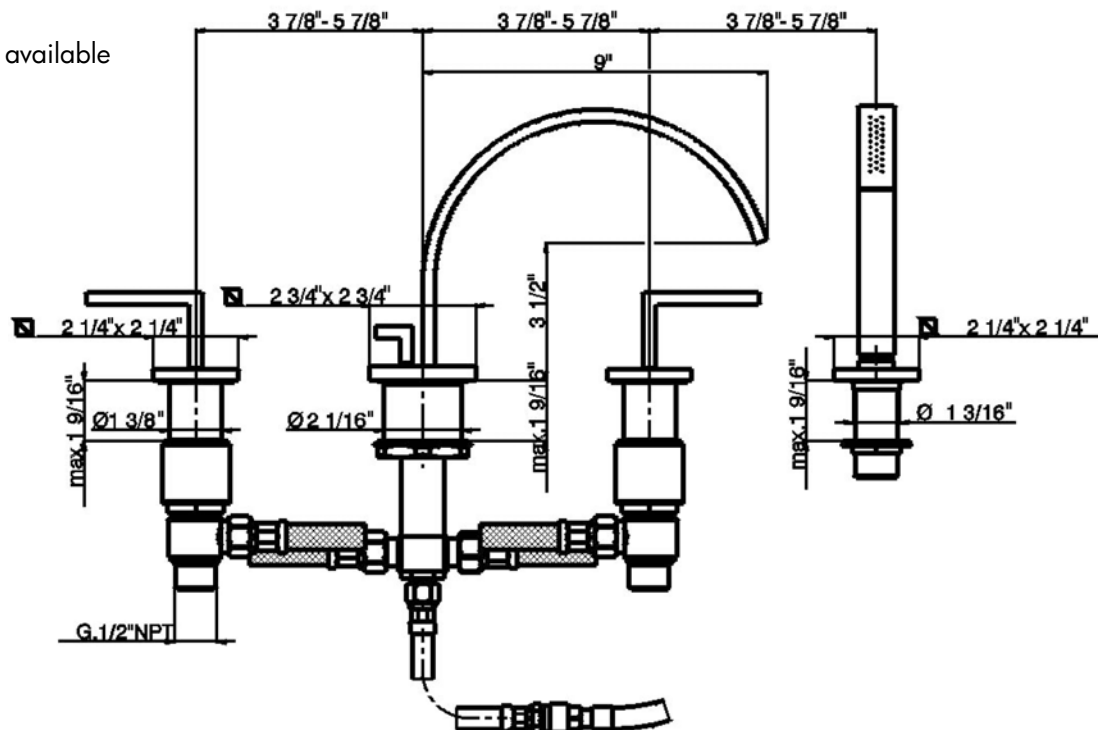

WARRANTY

- Limited Lifetime