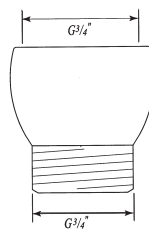

### U.5390 3/4"M x 3/4"F Adaptor

- Allows the use of a rigid riser (U.5391, etc.) with the exposed tub fillers (U.3530, U.3531, etc)

### U.5399 3/4"F x 1/2"M Adaptor

- To reduce outlet of U.5384 Shower Arm to 1/2"

U.5379

U.5389

U.5390

U.5399

### Packed Weight:

lbs