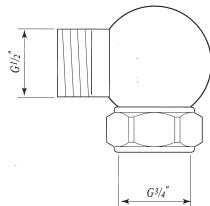

### U.5379 3/4"M x 1/2"F Adaptor

- Allows 3/4" inlet showerheads to be installed on existing 1/2" shower outlets

### U.5389 Swivel Outlet & Connector for Exposed Shower Valves

- For use with shower mixers to supply handshower exposed hose
- Allows hose to swivel to avoid twisting on top of exposed mixers

### U.5390 3/4"M x 3/4"F Adaptor

- Allows the use of a rigid riser (U.5391, etc.) with the exposed tub fillers (U.3530, U.3531, etc)

### U.5399 3/4"F x 1/2"M Adaptor

- To reduce outlet of U.5384 Shower Arm to 1/2"

U.5379

U.5389

U.5390

U.5399