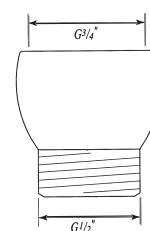

### U.5390 3/4"M x 3/4"F Adaptor

- Allows the use of a rigid riser (U.5391, etc.) with the exposed tub fillers (U.3530, U.3531, etc)

### U.5399 3/4"F x 1/2"M Adaptor

- To reduce outlet of U.5384 Shower Arm to 1/2"

U.5379

U.5389

U.5390

U.5399

### Packed Weight:

lbs