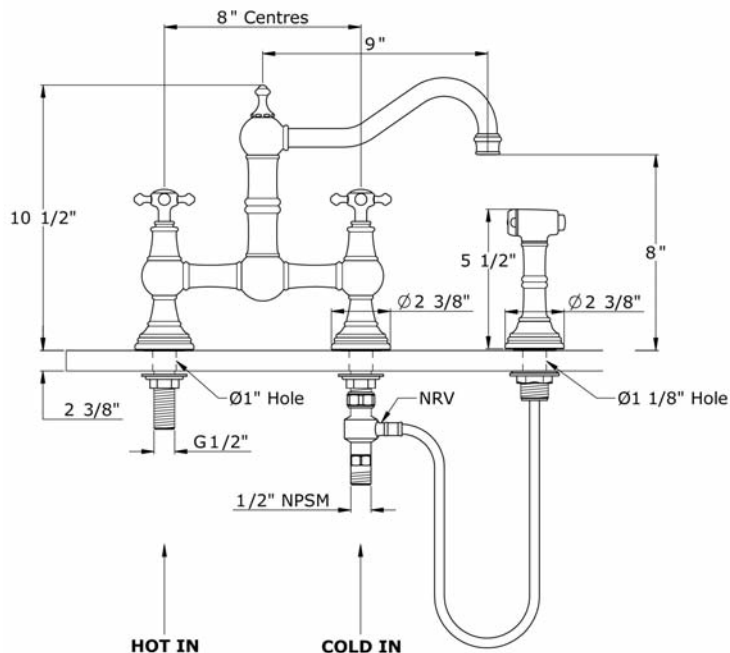

Bridge Mixer With Cross Handles And Handspray

ROHL Perrin & Rowe Kitchen

U.4755X*

FEATURES

- Cross handles
- Made from solid brass
- Ceramic 1/4-turn valves
- Swivel spout with two point bearings and sealing
- Insulated brass sidespray
- 2 3/8" max. installation depth on deck

COLORS/FINISHES

- Polished Chrome
- Polished Nickel
- Satin Nickel
- Inca Brass
- English Bronze

WARRANTY

- Limited Lifetime

* For CA/VT, place a "2" at end of model number for code compliant product. (Example A3608LMAPC-2)