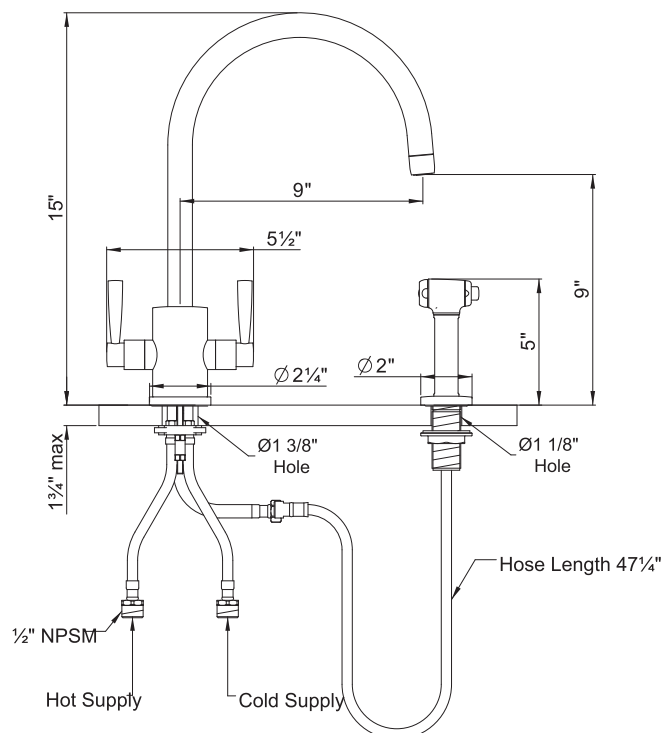

WARRANTY

- Limited Lifetime